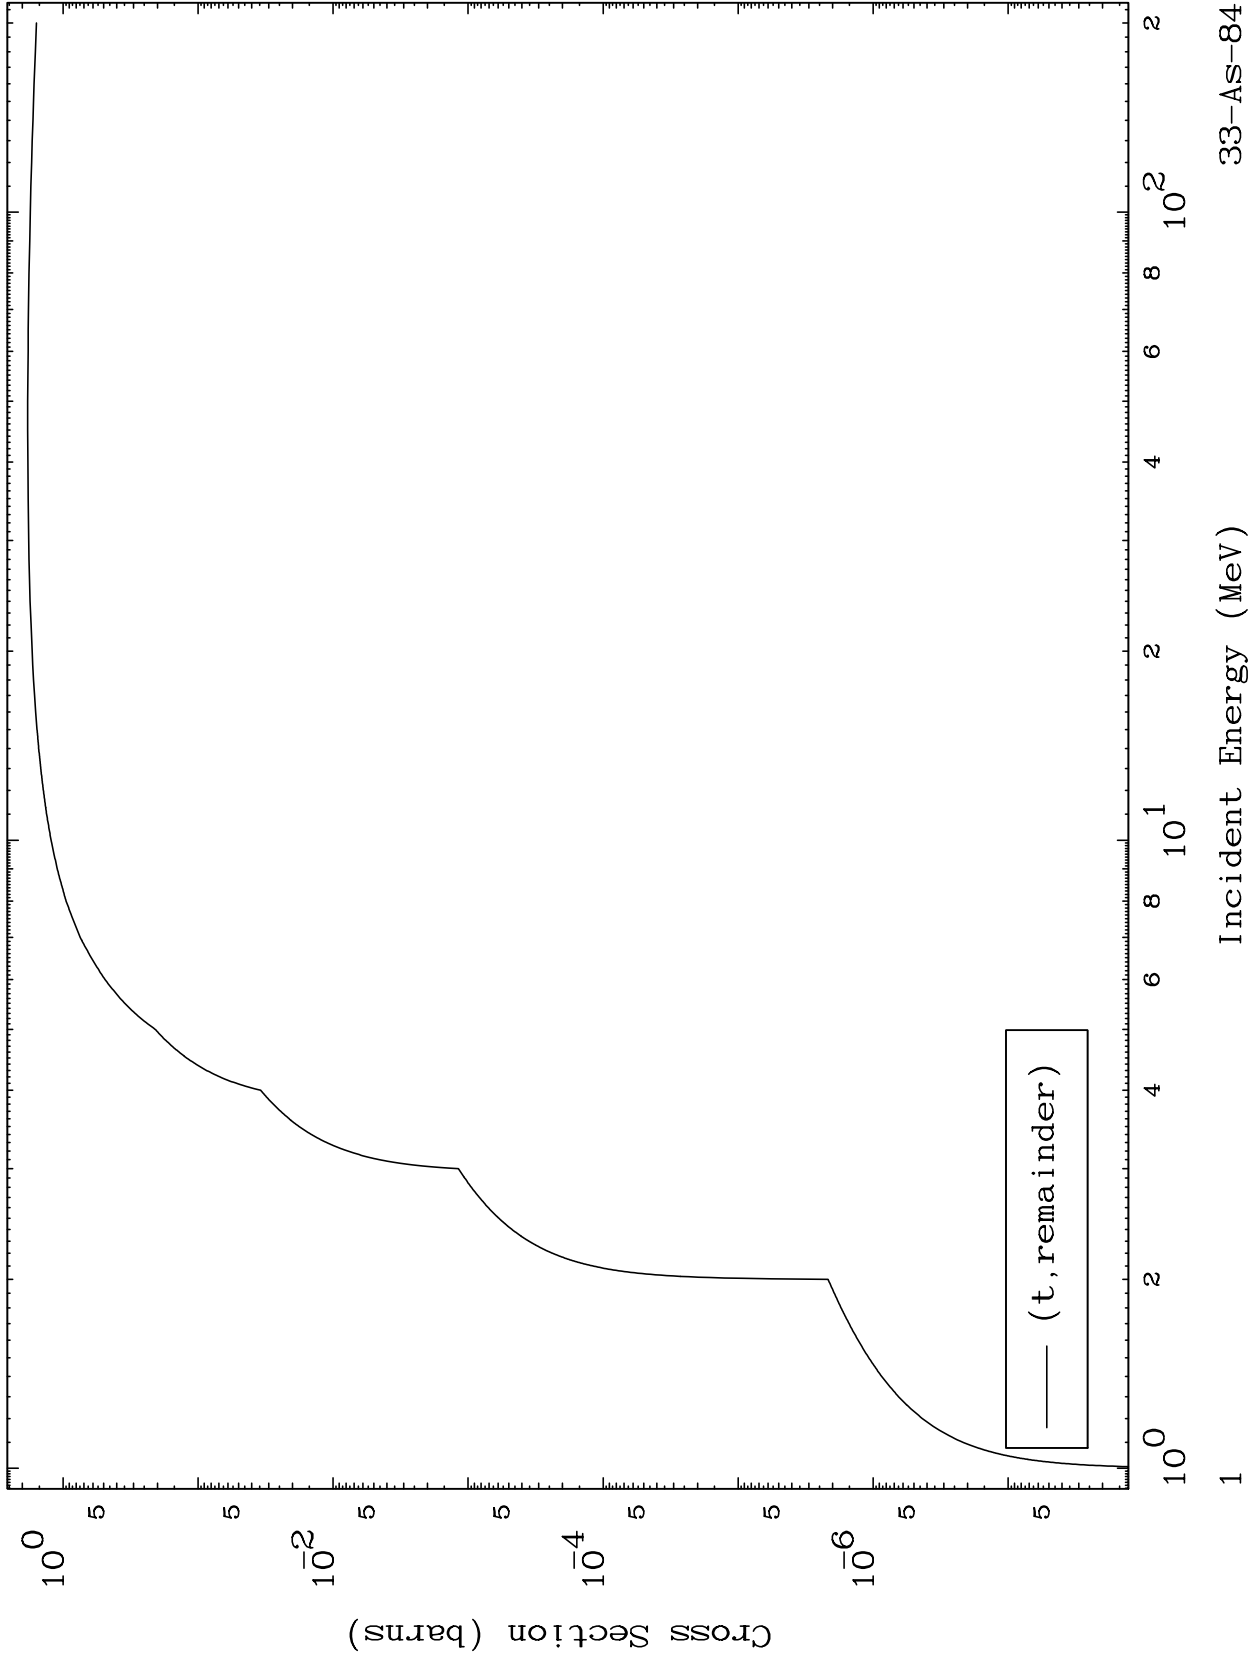

Press Mouse Button to Start

MAT 3352

Triton Major
0 Kelvin Cross Sections

33-As-84

Incident Energy (MeV)

33-As-84