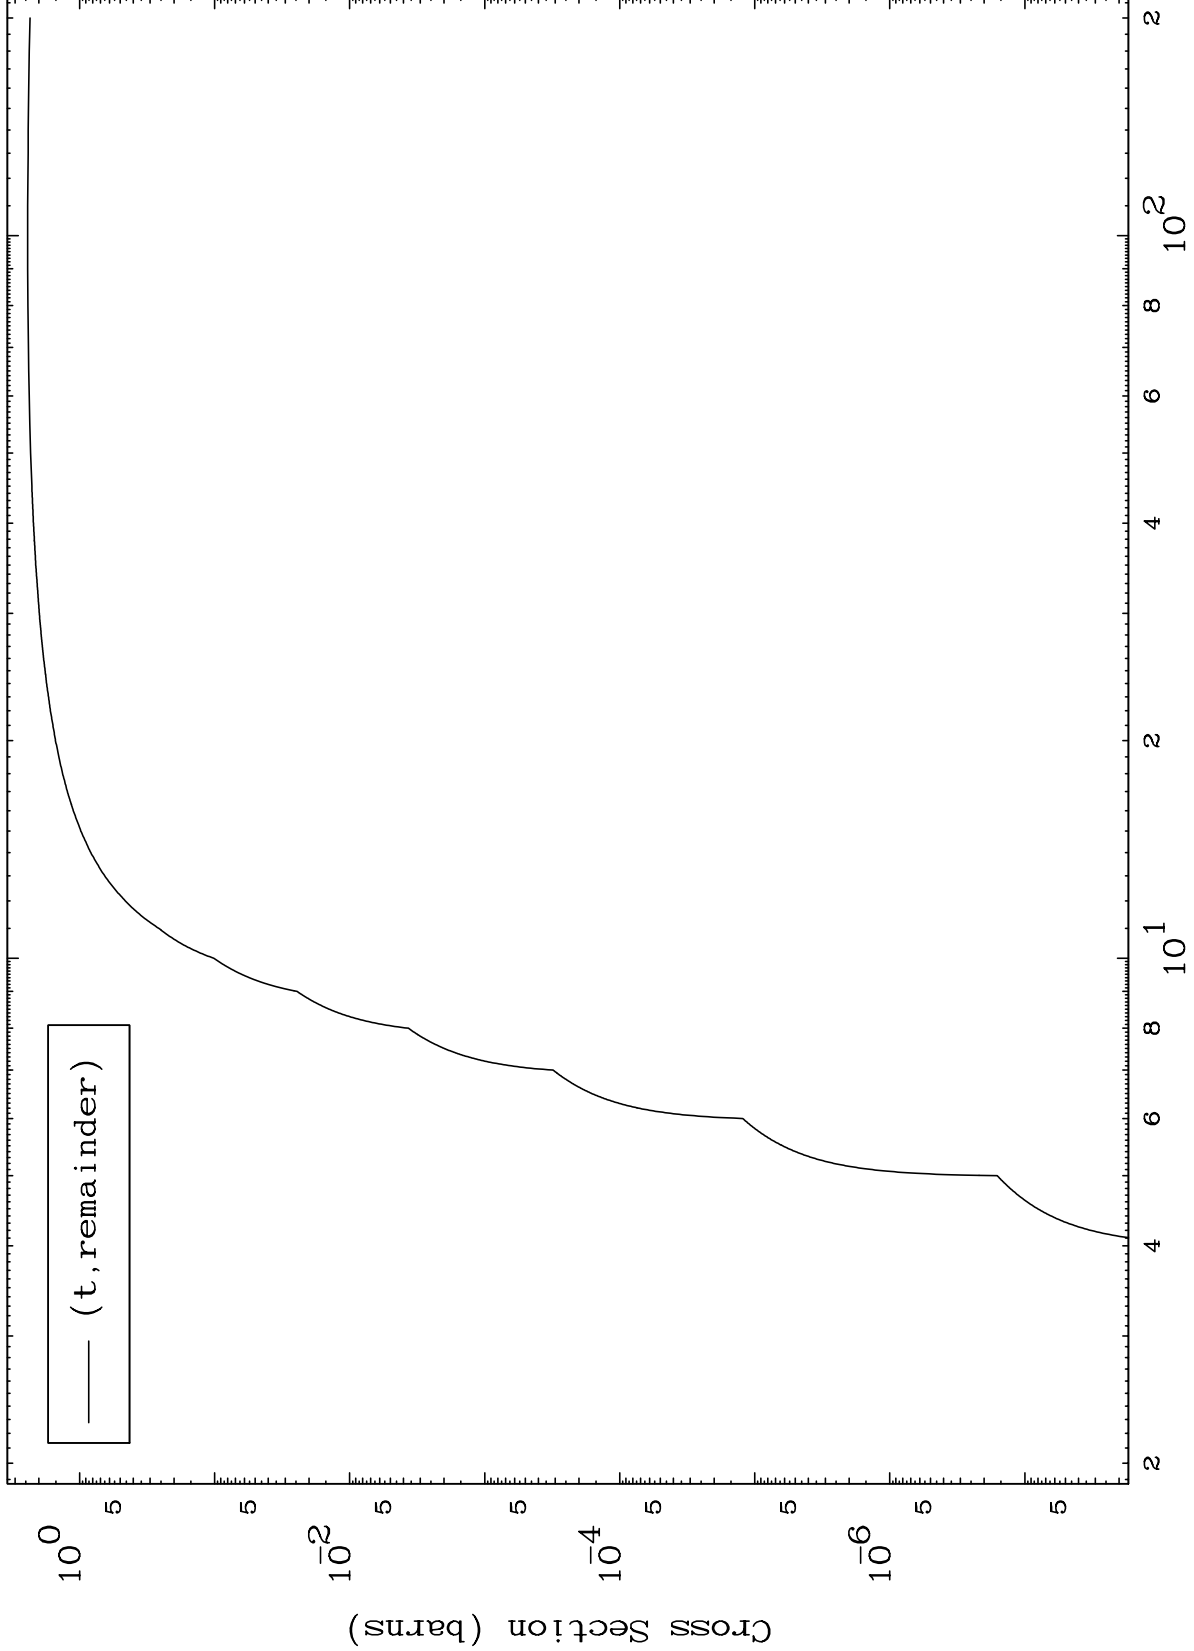

Press Mouse Button to Start

MAT 7863

Triton Major

79-Au-176

0 Kelvin Cross Sections

(t, remainder)

1

Incident Energy (MeV)