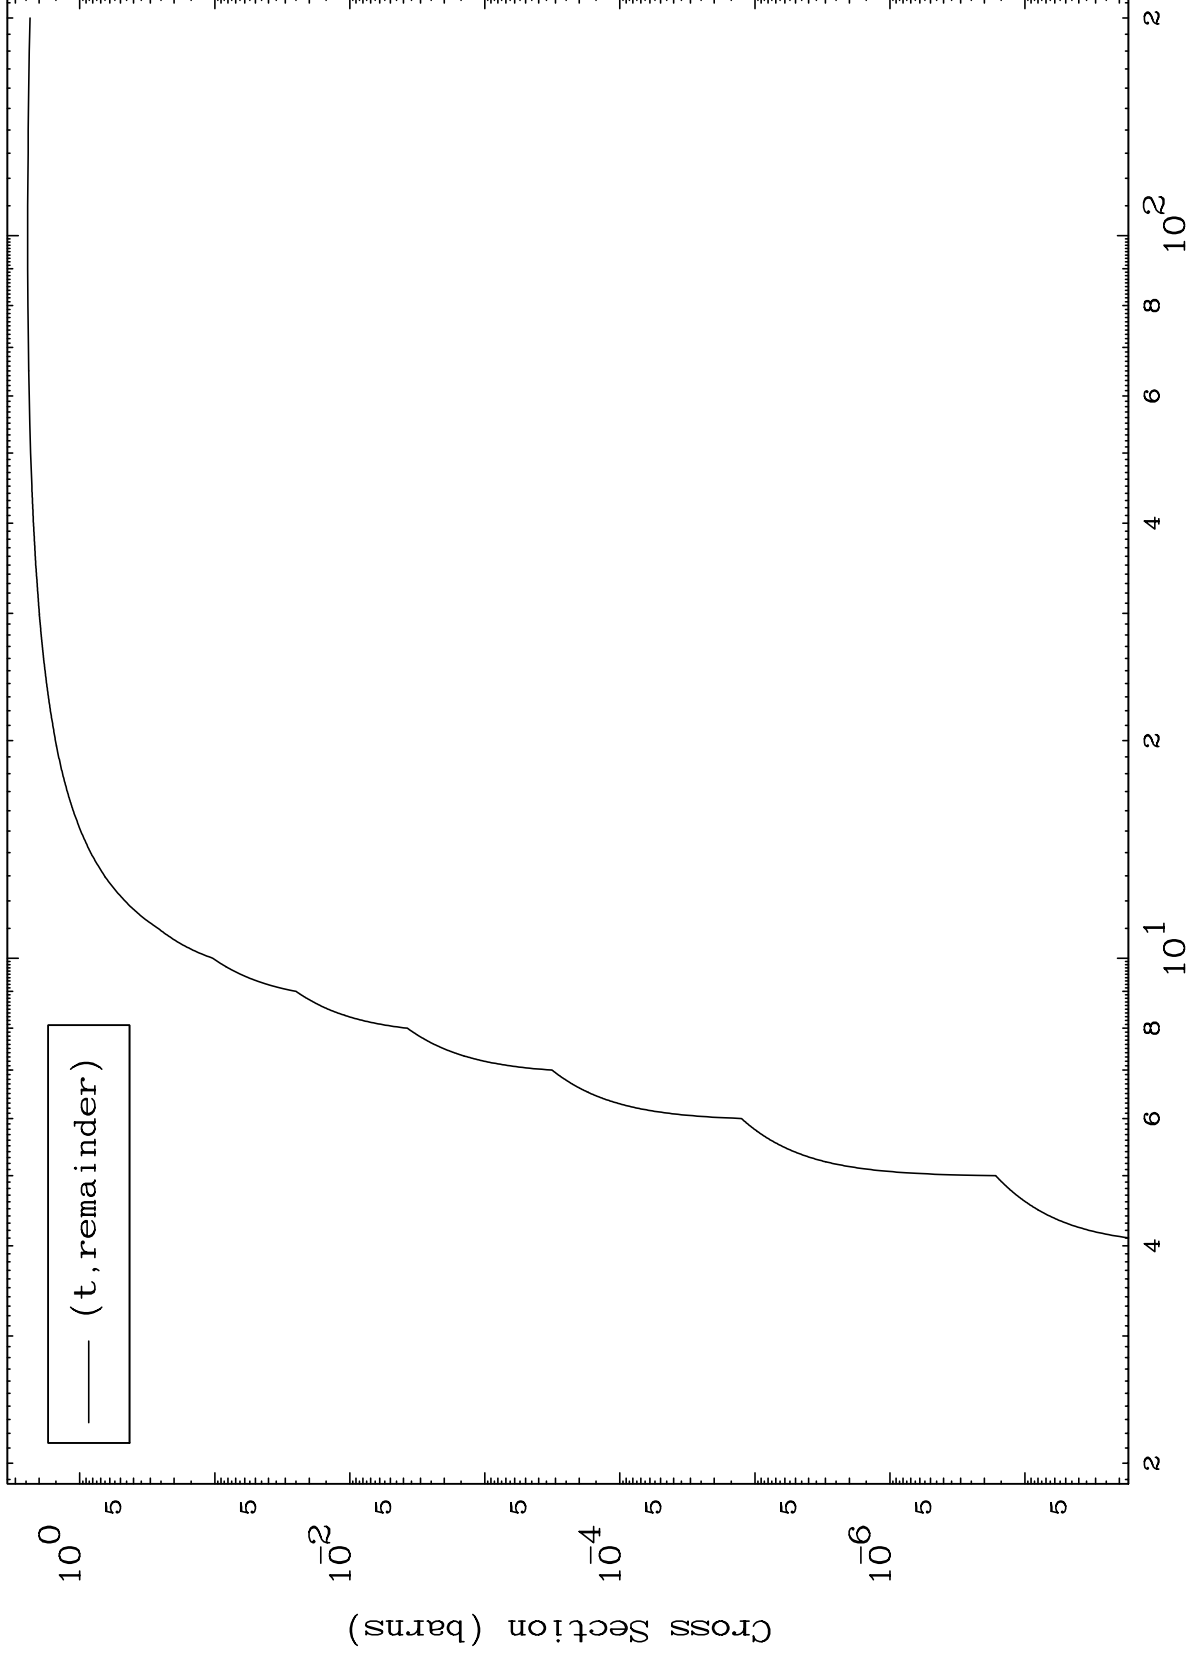

Press Mouse Button to Start

MAT 7865

Triton Major
0 Kelvin Cross Sections

79-Au-177

1

Incident Energy (MeV)

79-Au-177