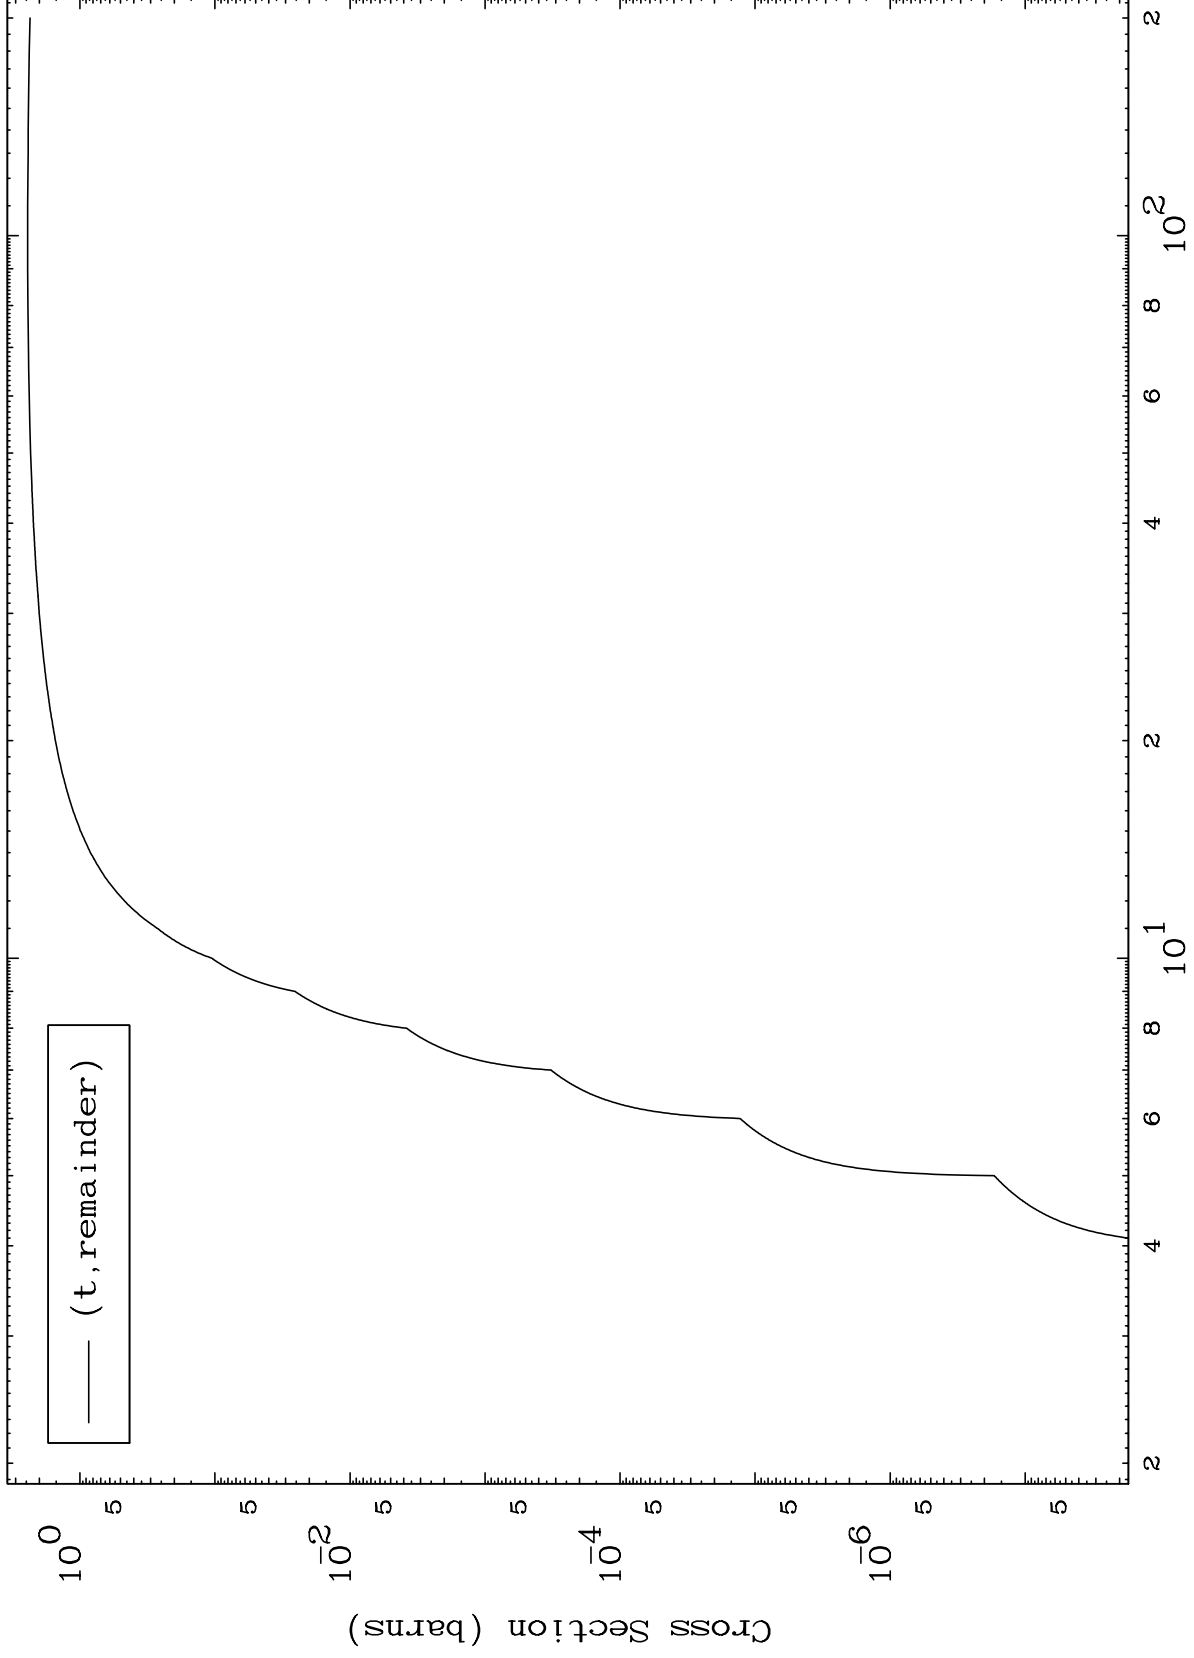

Press Mouse Button to Start

MAT 7868

Triton Major  
0 Kelvin Cross Sections

79-Au-178

1

Incident Energy (MeV)

79-Au-178