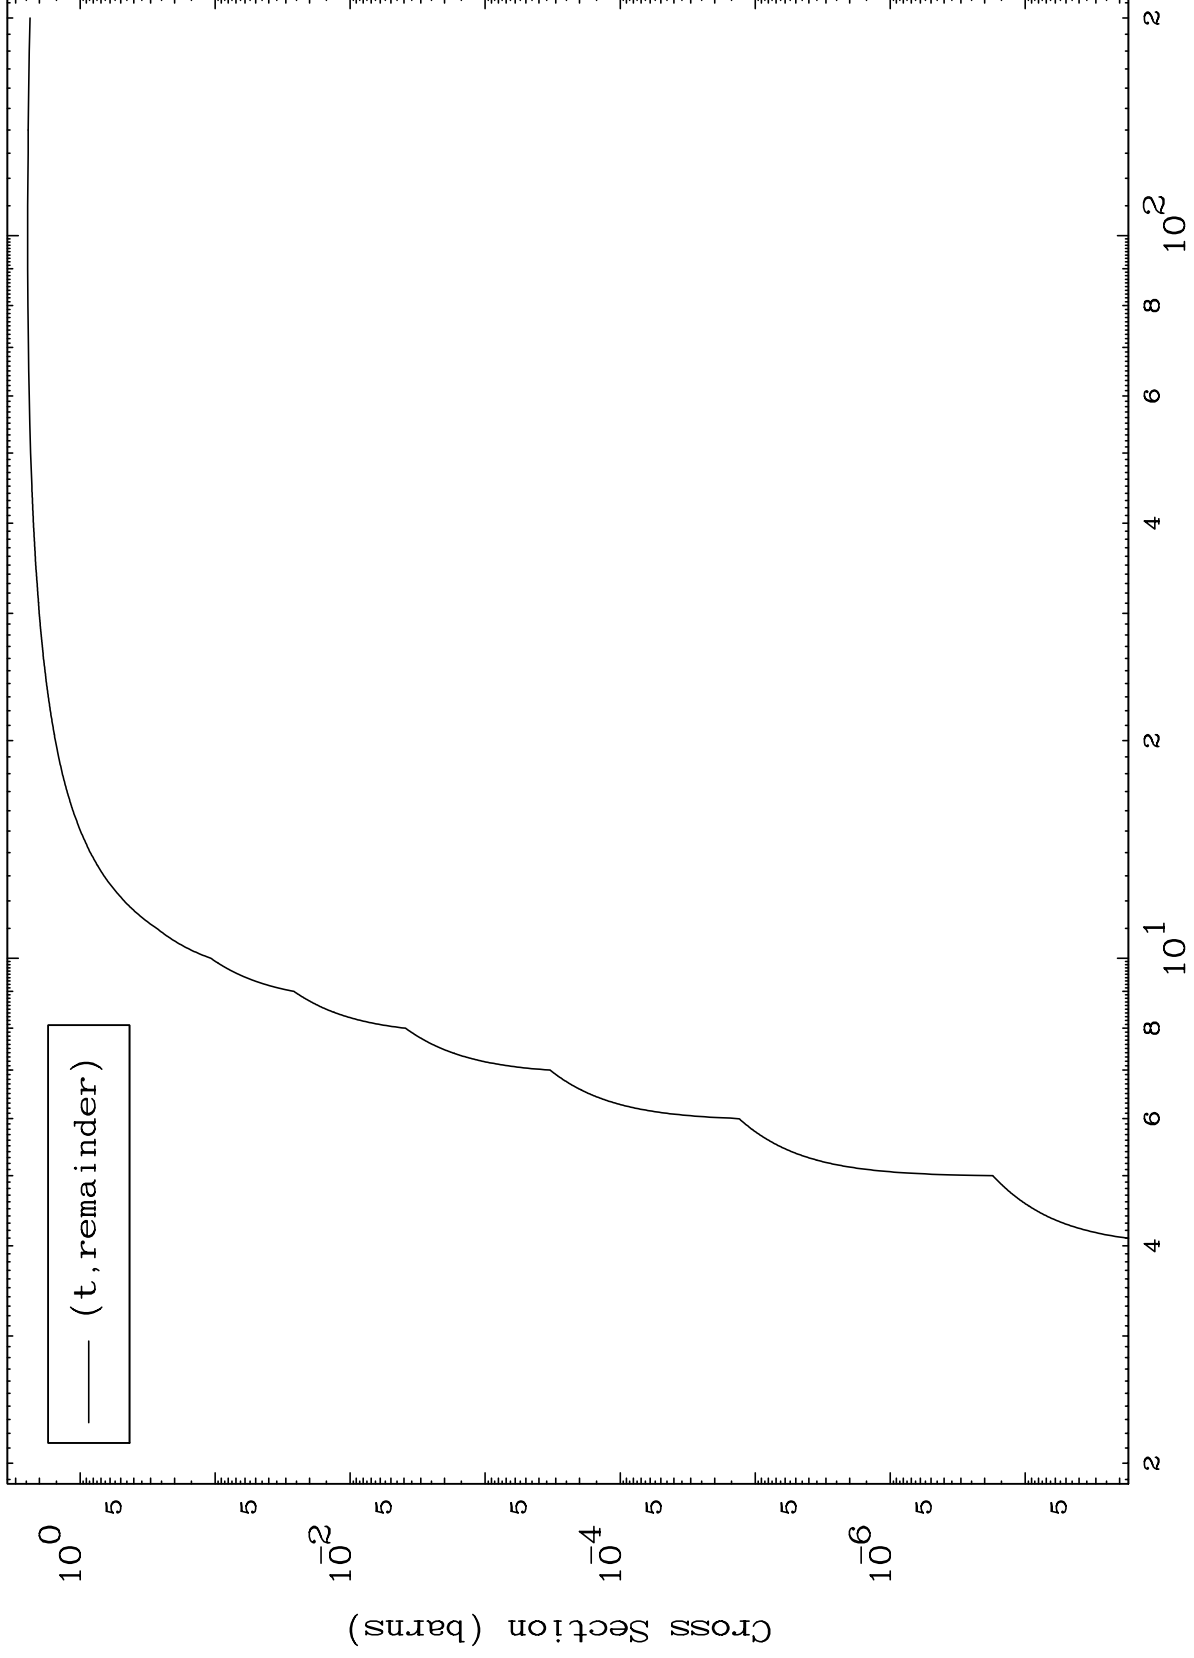

Press Mouse Button to Start

MAT 7871

Triton Major

79-Au-179

0 Kelvin Cross Sections

1

Incident Energy (MeV)

79-Au-179