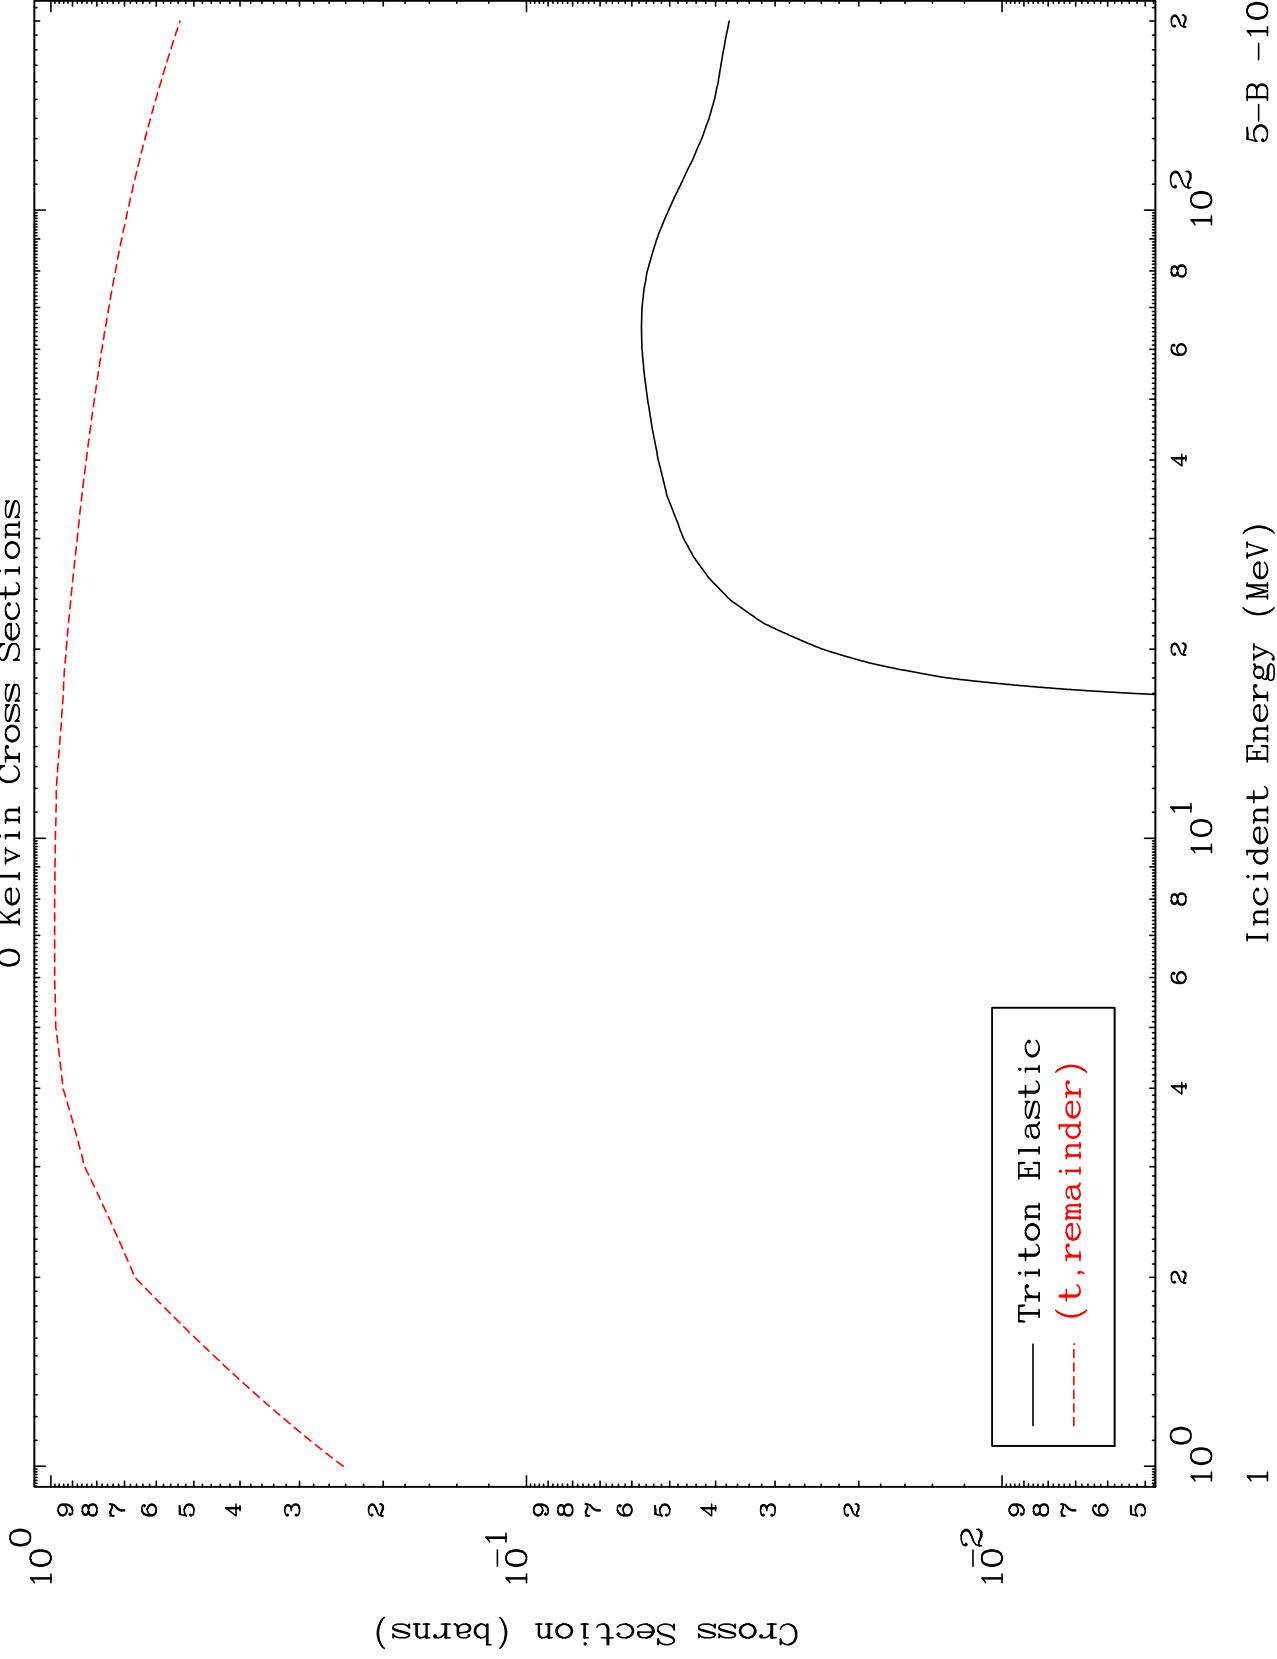

Press Mouse Button to Start

MAT 525

Triton Major
0 Kelvin Cross Sections

5-B -10

5-B -10