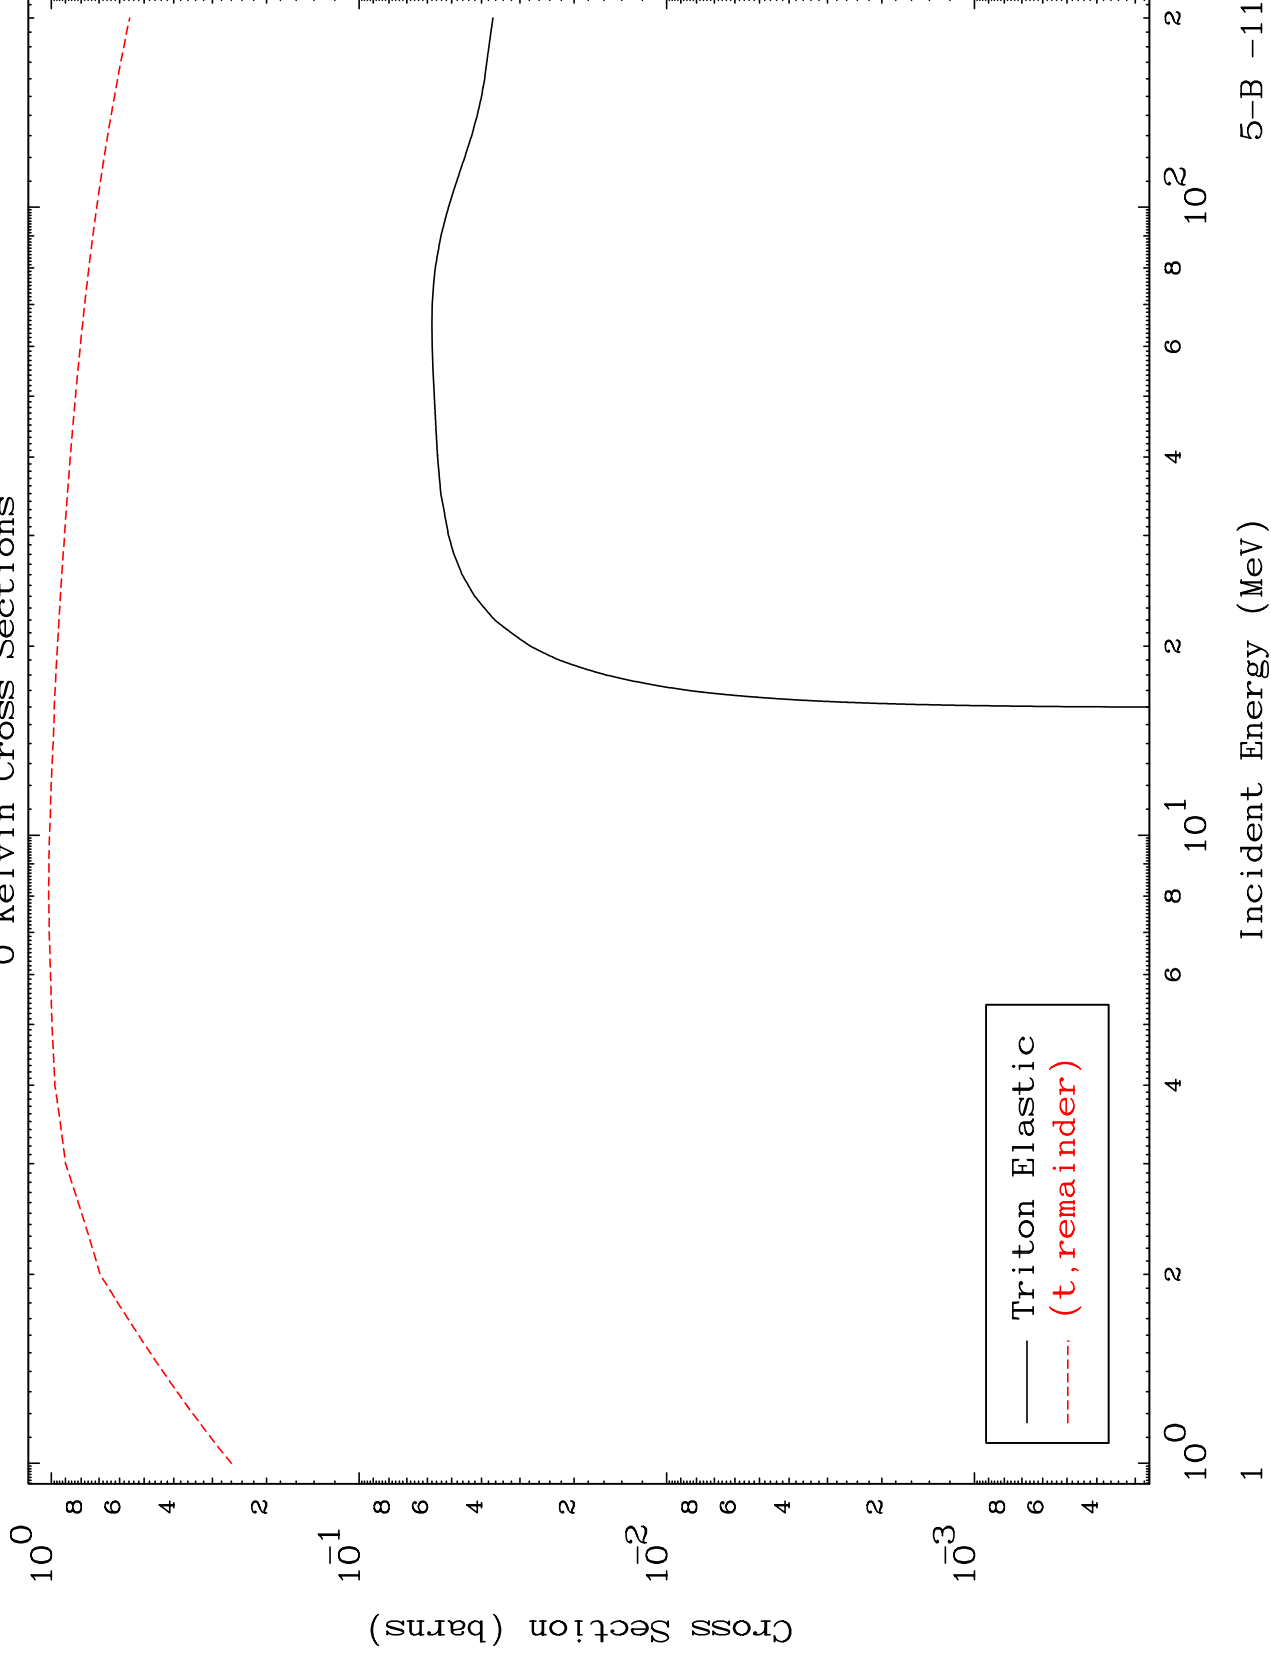

Press Mouse Button to Start

MAT 528

Triton Major  
0 Kelvin Cross Sections

5-B -11

5-B -11