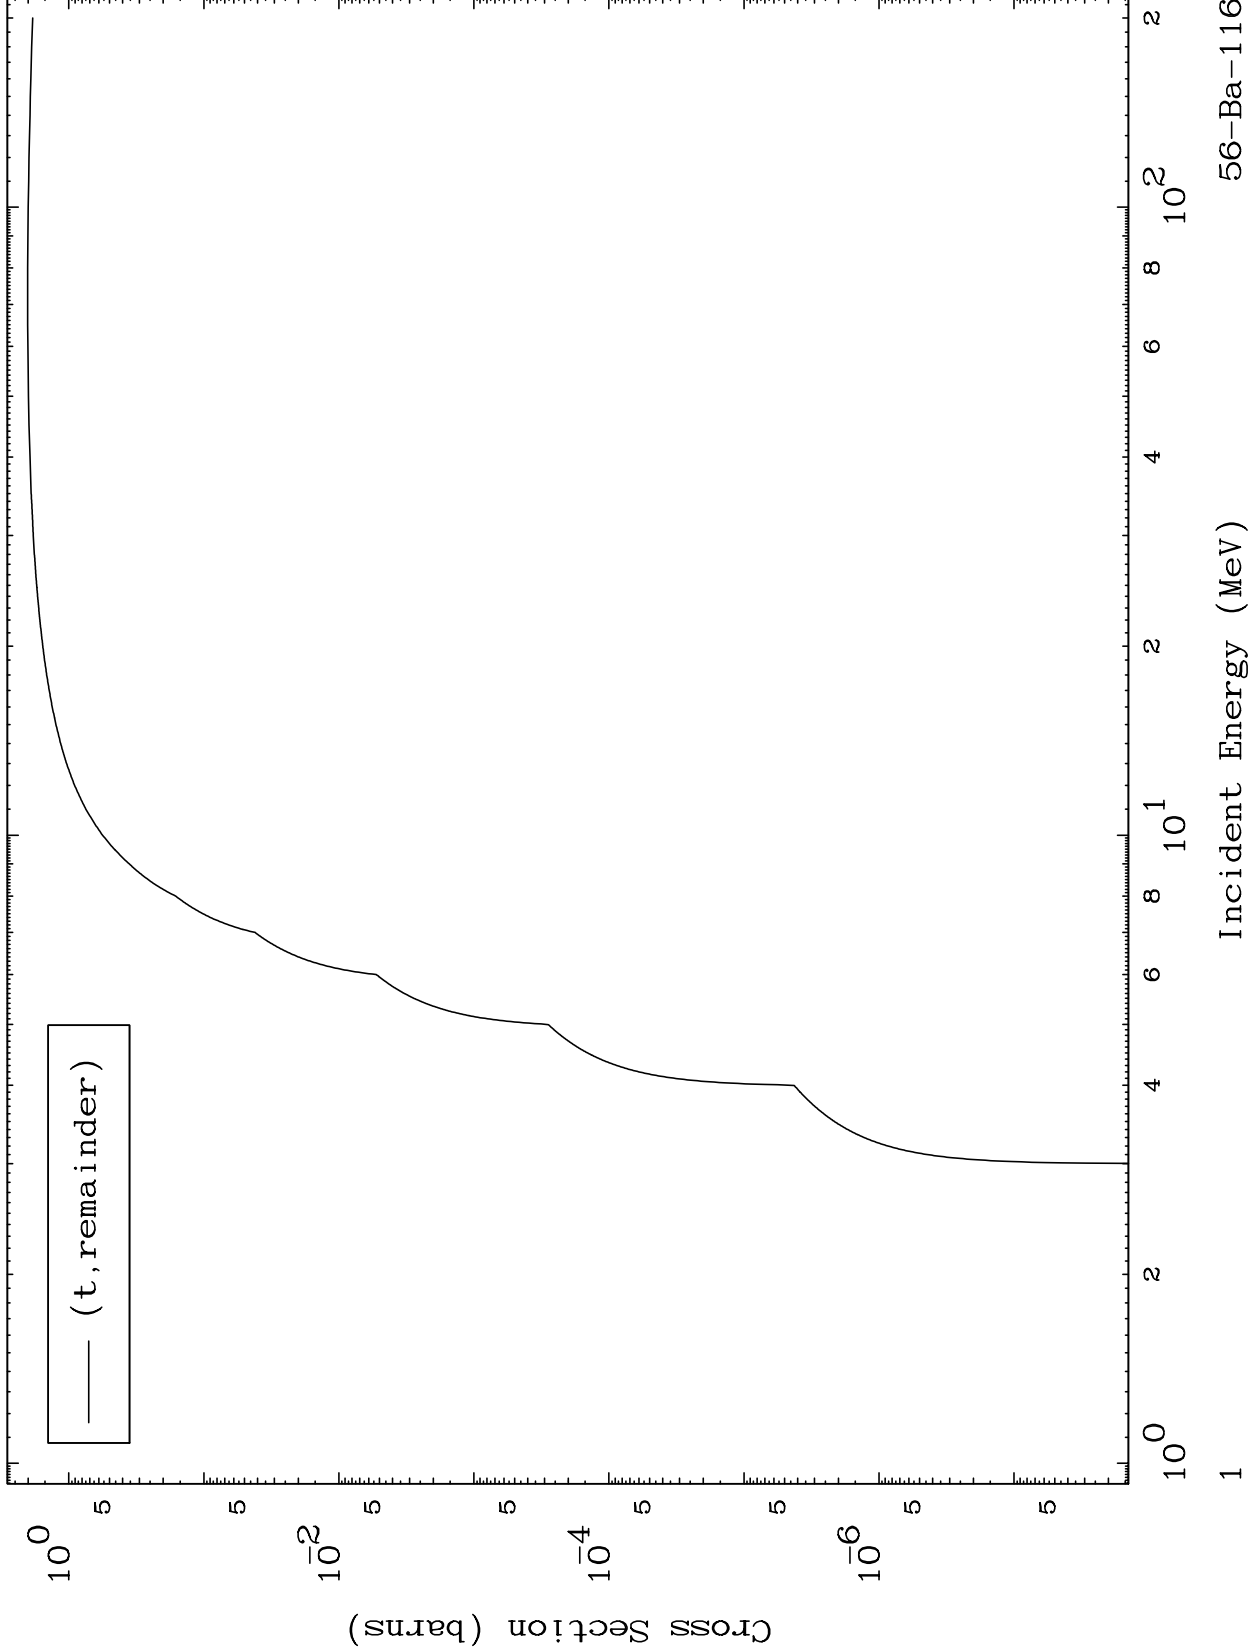

Press Mouse Button to Start

MAT 5583

Triton Major
0 Kelvin Cross Sections

56-Ba-116

56-Ba-116

Incident Energy (MeV)