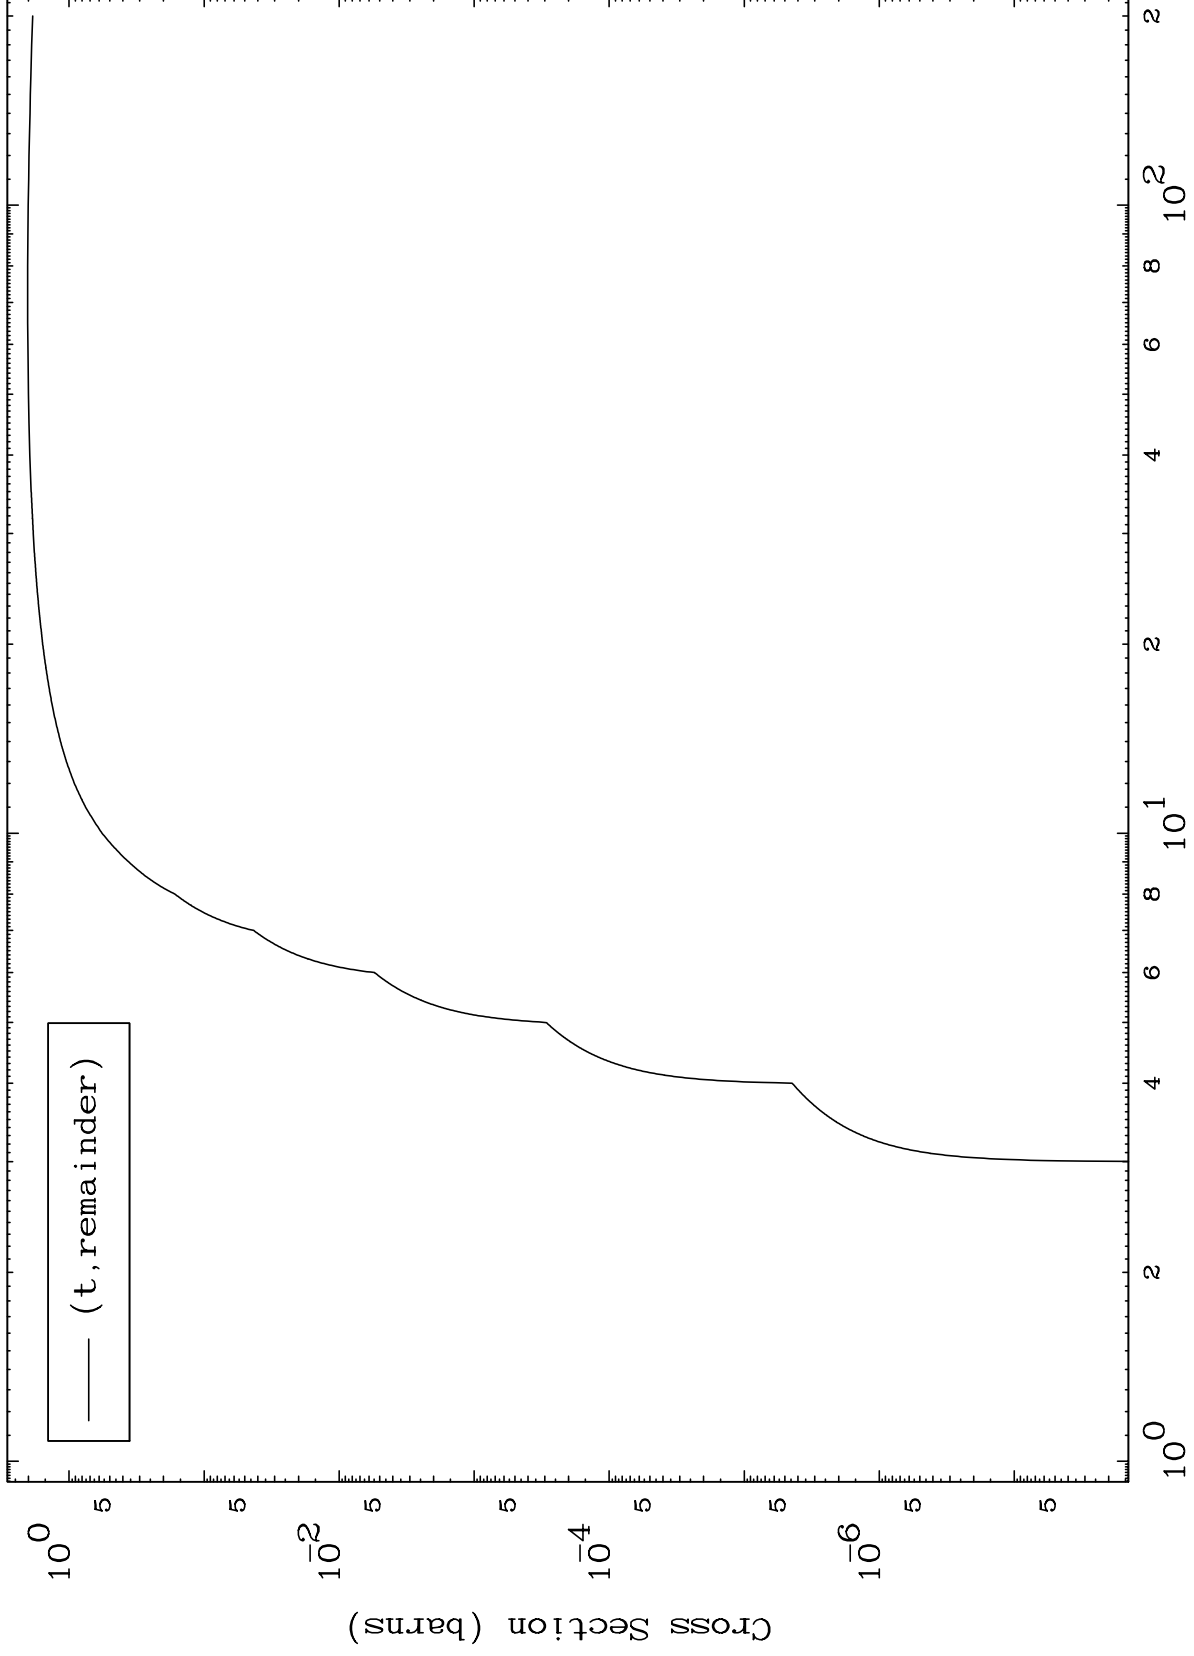

Press Mouse Button to Start

MAT 5586

Triton Major

56-Ba-117

0 Kelvin Cross Sections

Incident Energy (MeV)

56-Ba-117