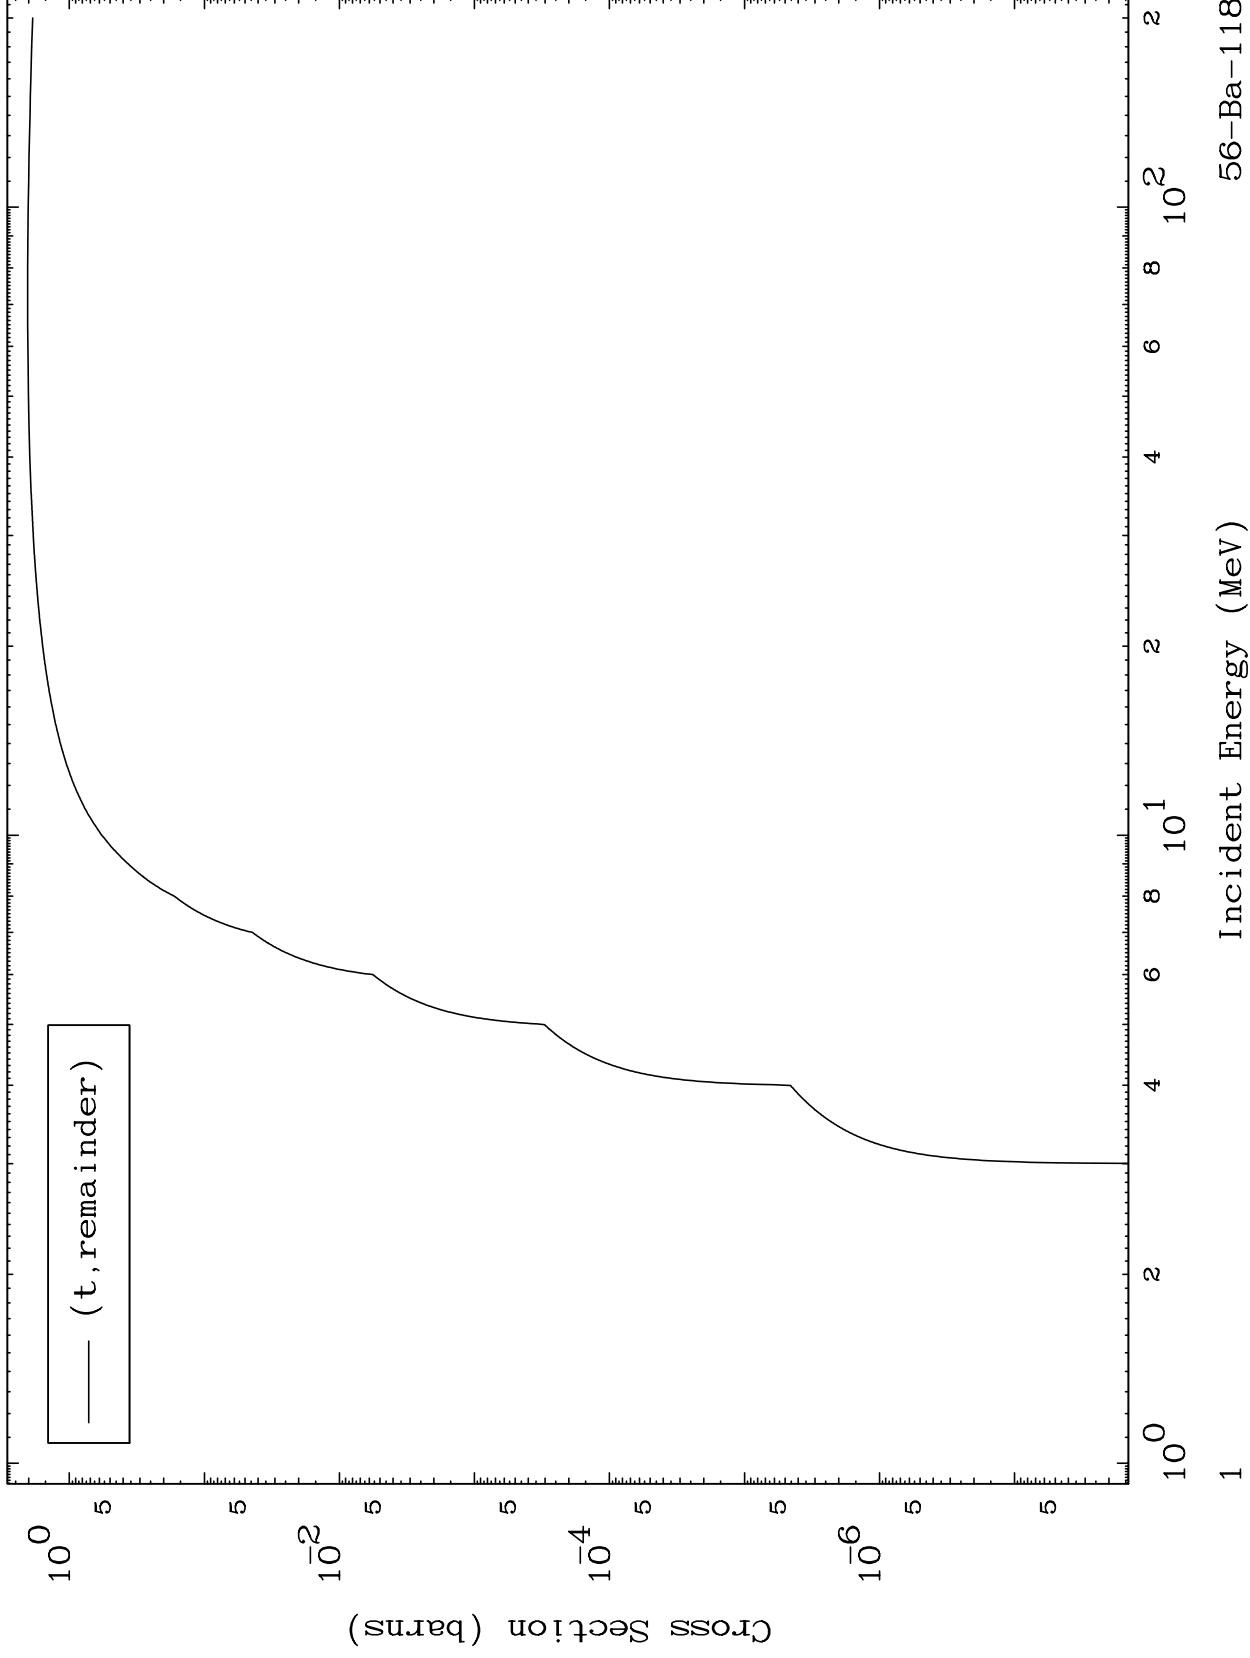

Press Mouse Button to Start

MAT 5589

Triton Major
0 Kelvin Cross Sections

56-Ba-118

56-Ba-118

Incident Energy (MeV)