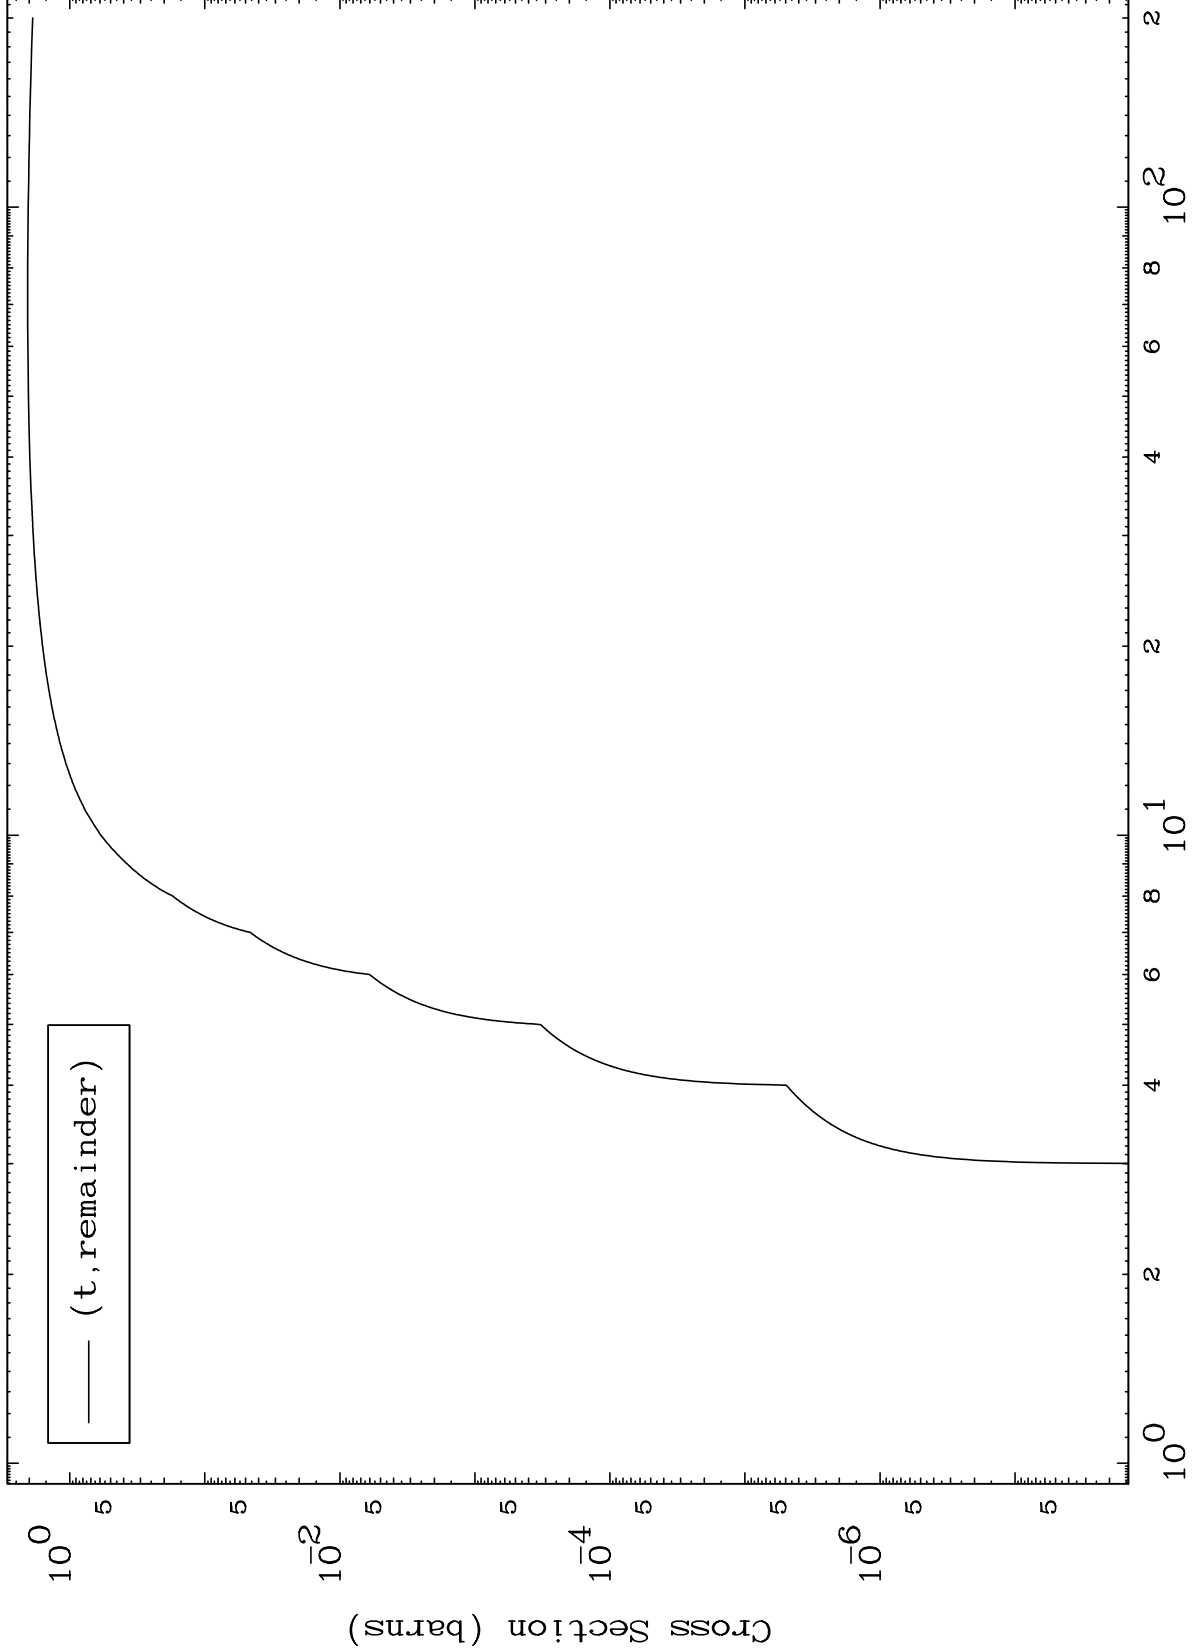

Press Mouse Button to Start

MAT 5595

Triton Major

56-Ba-120

0 Kelvin Cross Sections

Incident Energy (MeV)

56-Ba-120