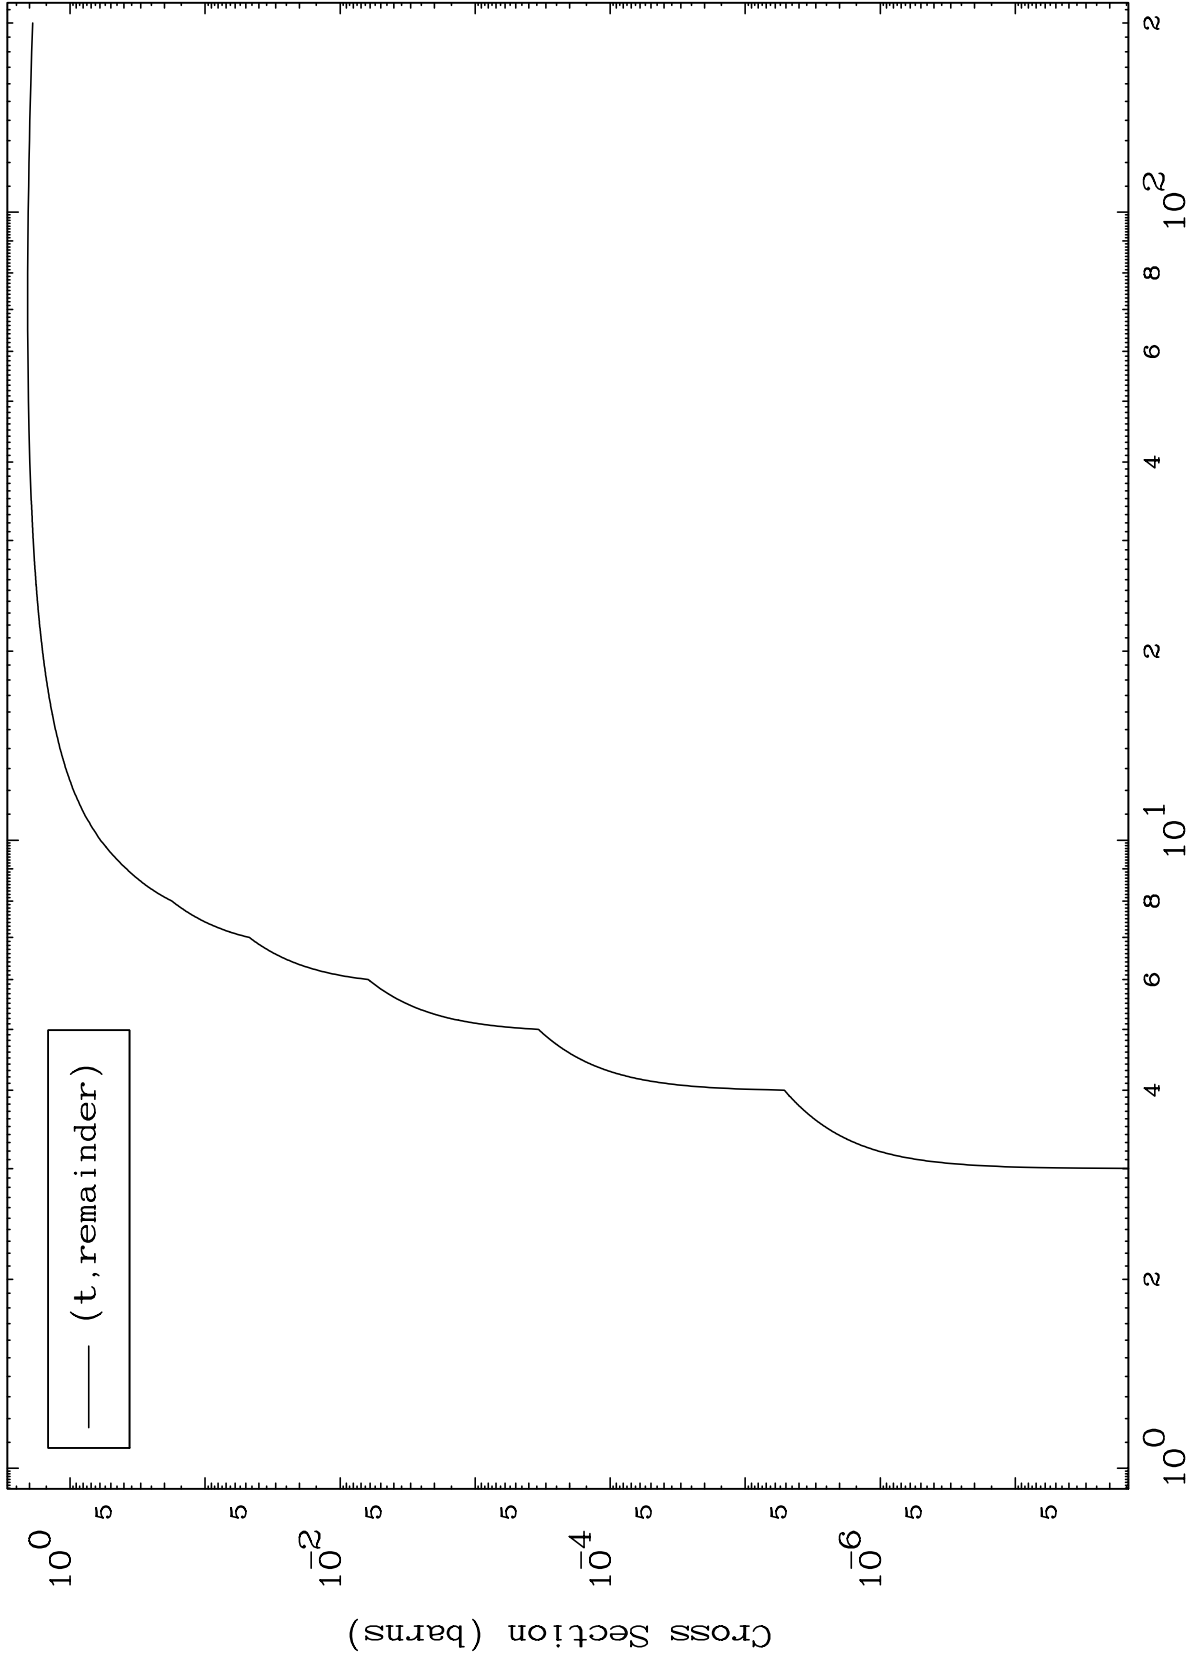

Press Mouse Button to Start

MAT 5598

Triton Major

56-Ba-121

0 Kelvin Cross Sections

Incident Energy (MeV)

56-Ba-121