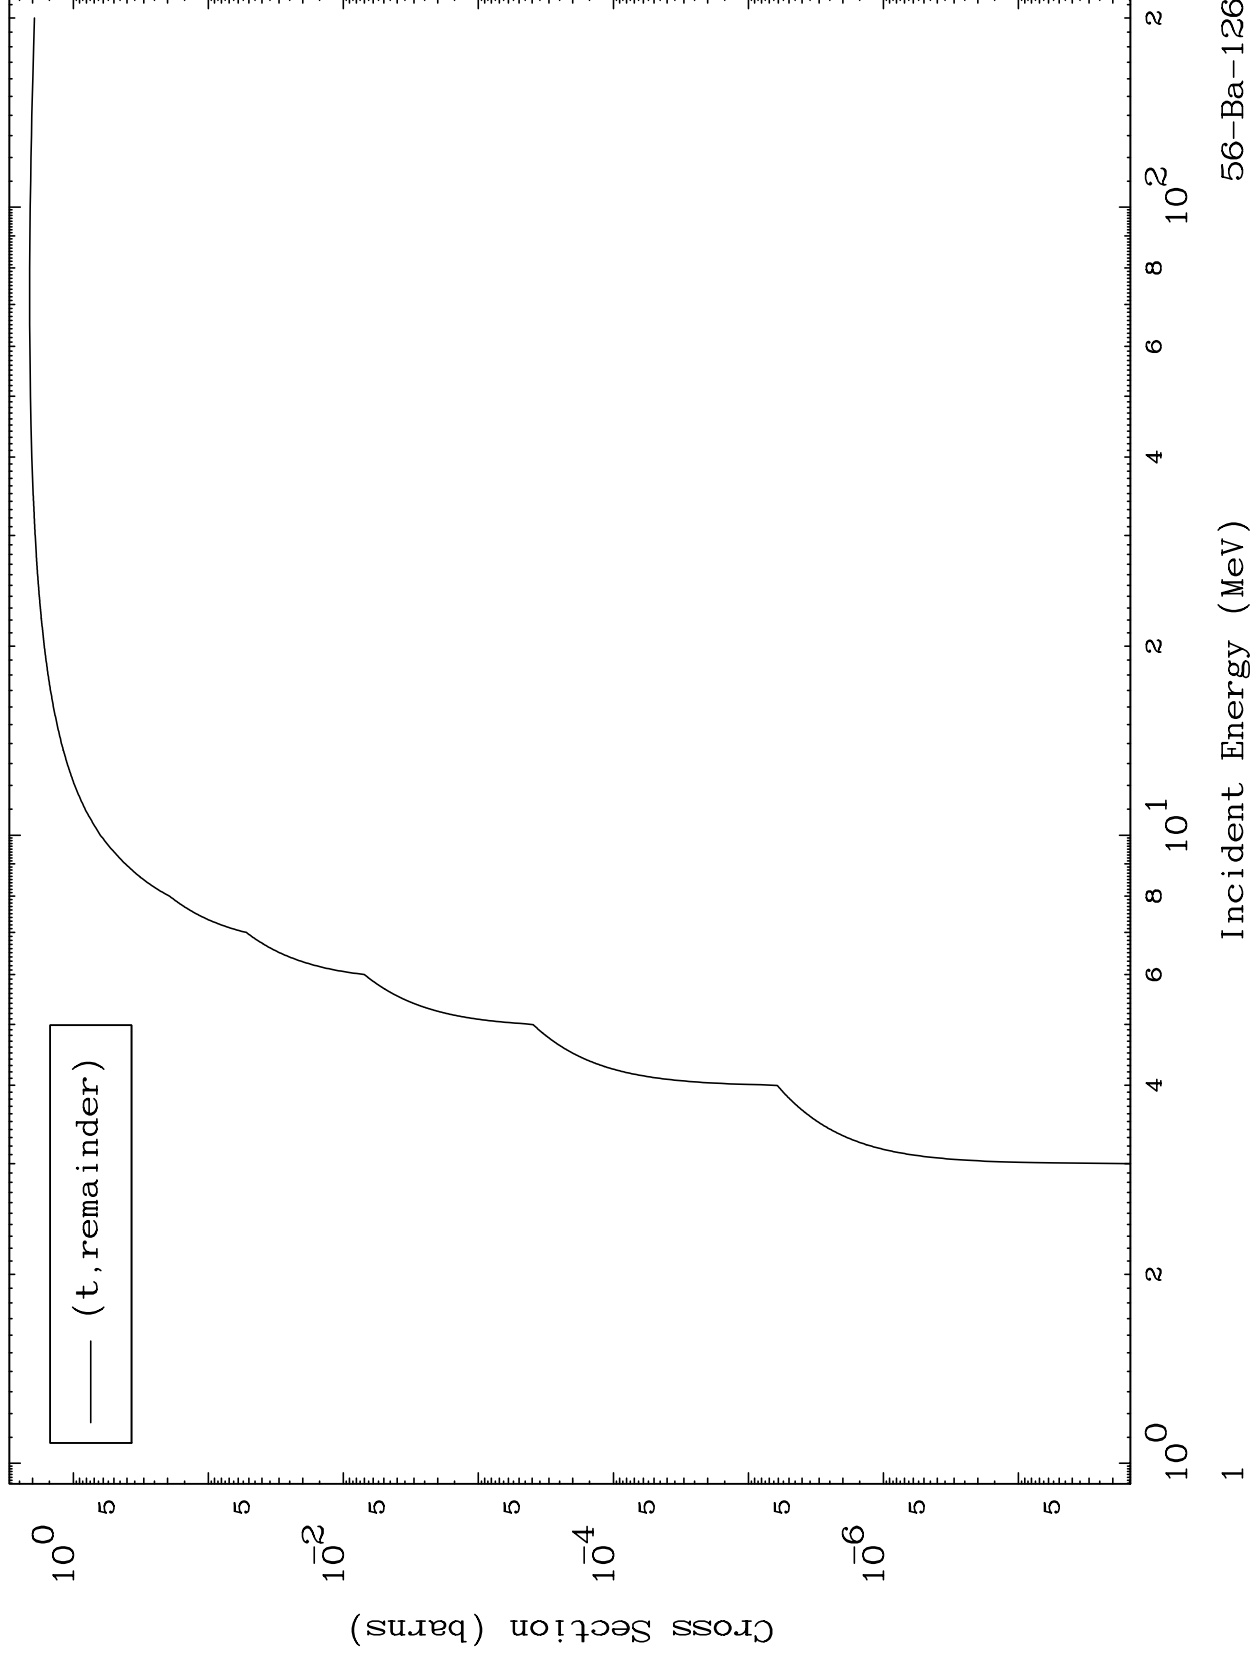

Press Mouse Button to Start

MAT 5613

Triton Major

56-Ba-126

0 Kelvin Cross Sections

56-Ba-126

Incident Energy (MeV)