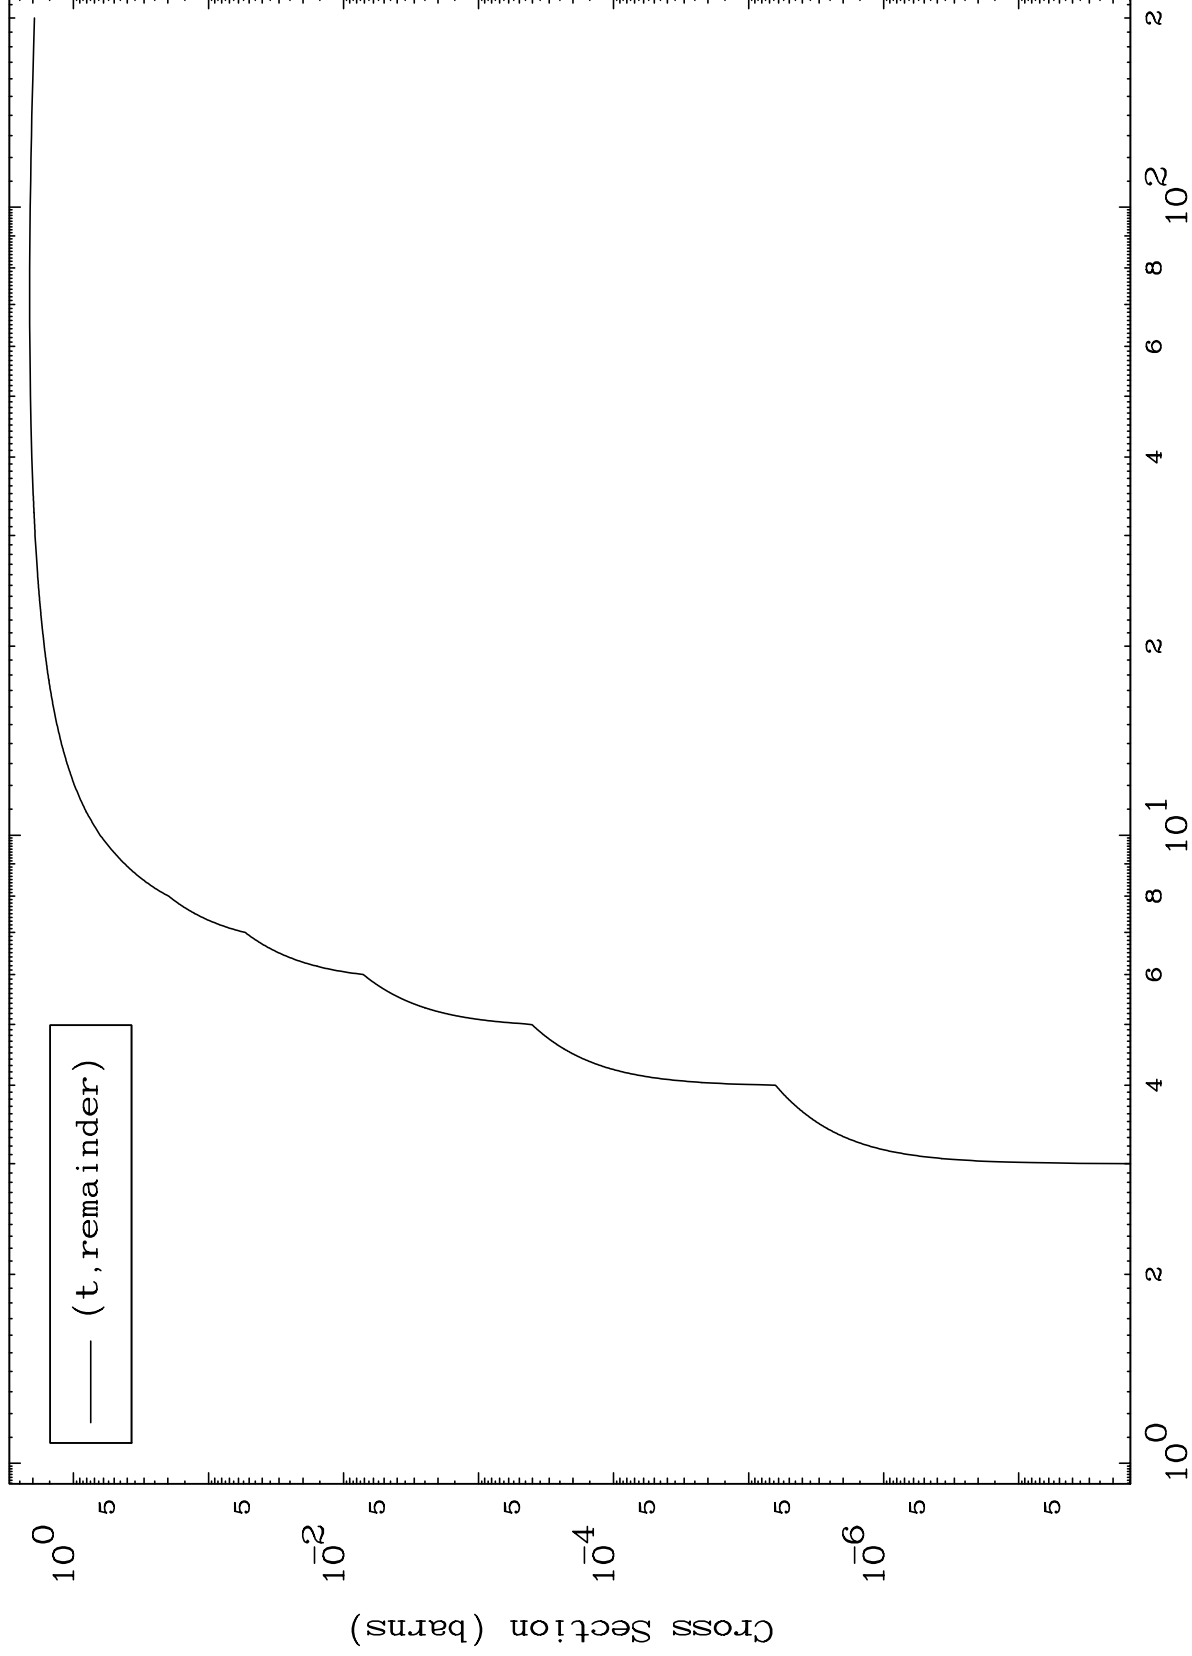

Press Mouse Button to Start

MAT 5617

Triton Major

56-Ba-127

0 Kelvin Cross Sections

Incident Energy (MeV)

56-Ba-127