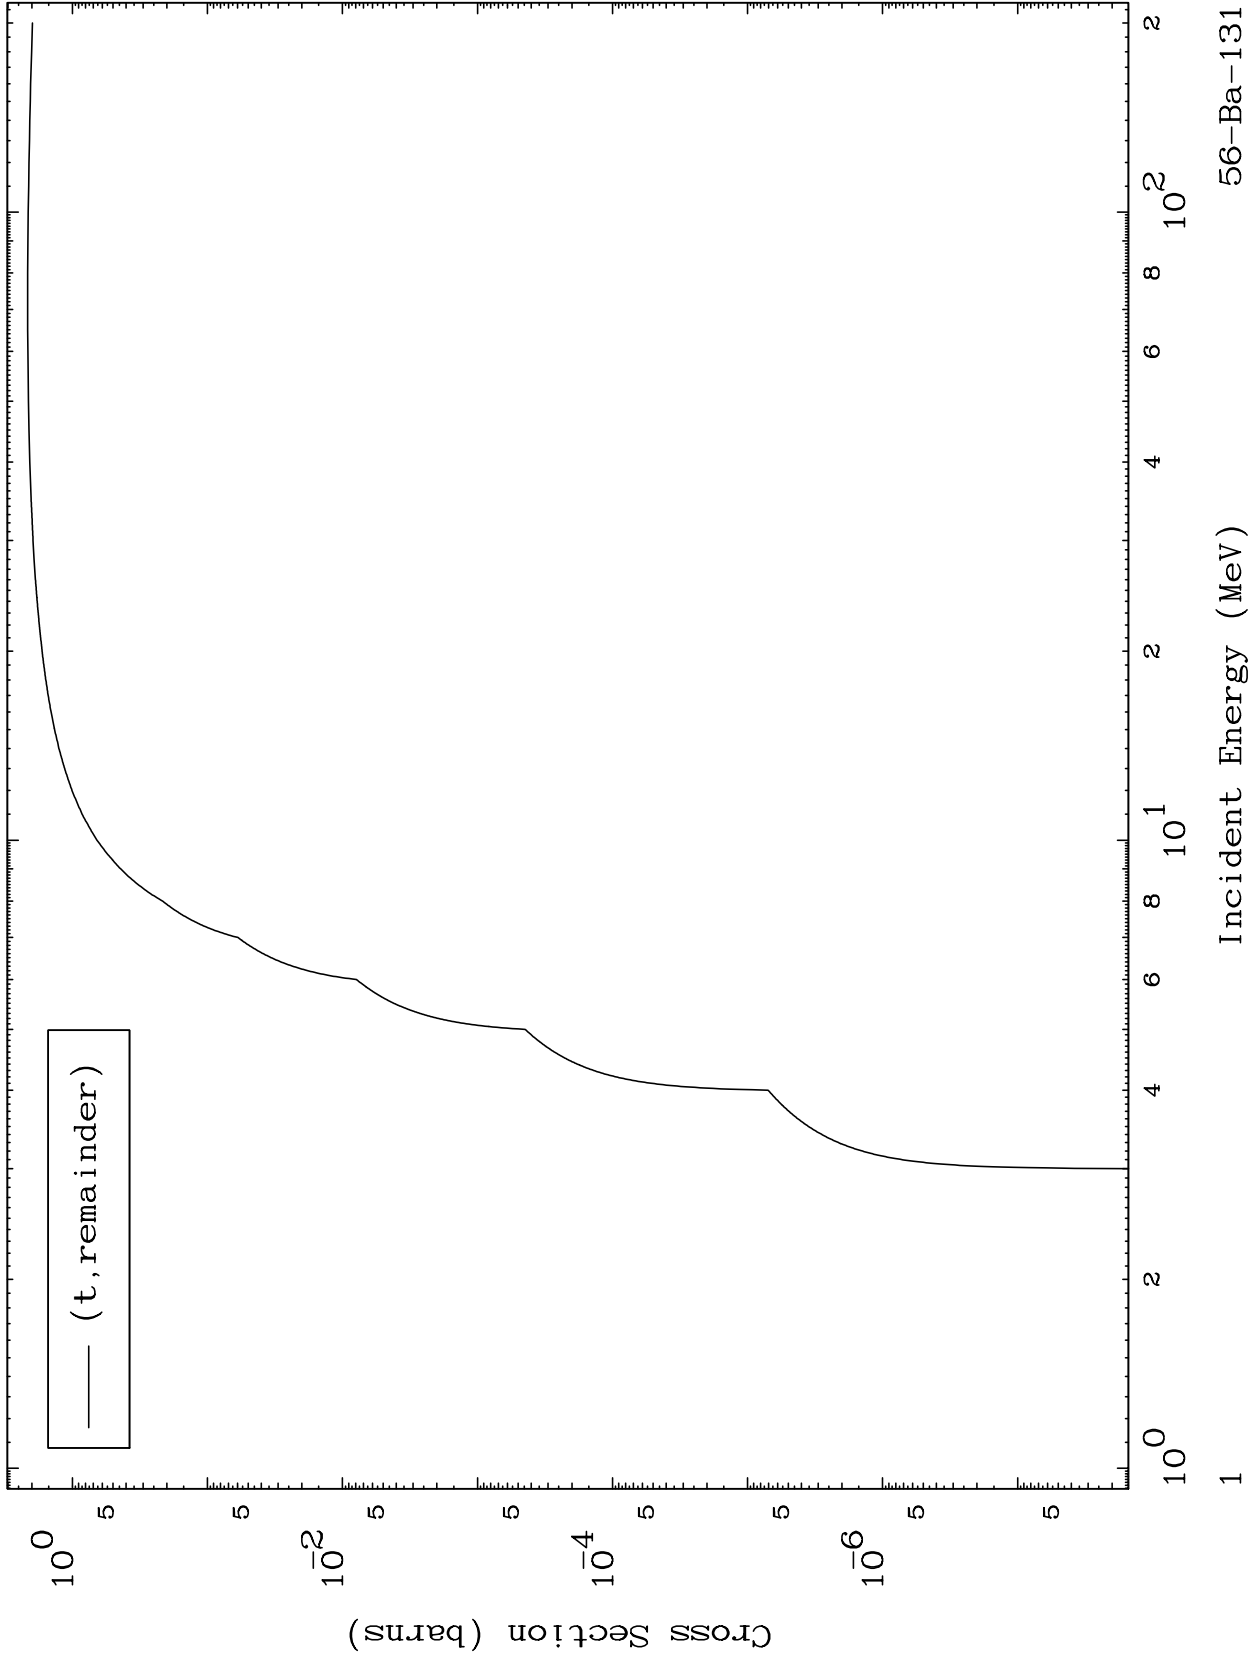

Press Mouse Button to Start

MAT 5628

Triton Major
0 Kelvin Cross Sections

56-Ba-131

56-Ba-131

Incident Energy (MeV)