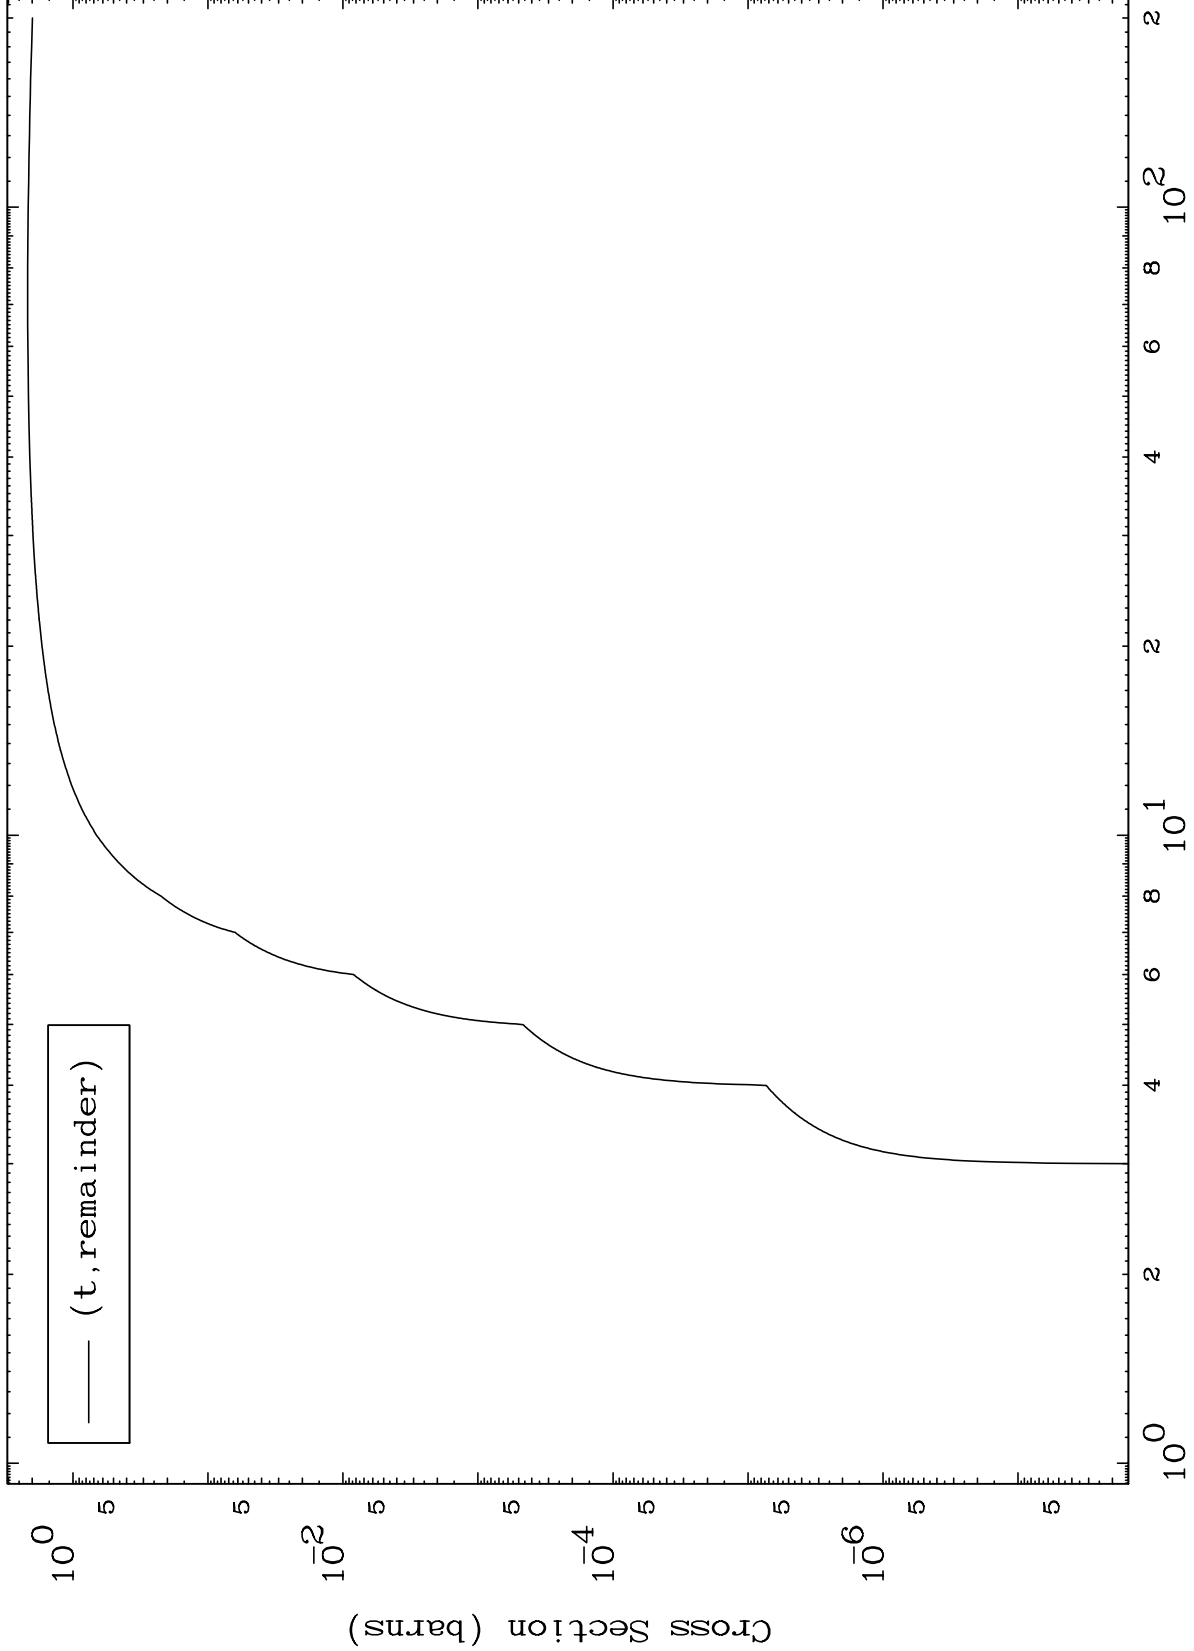

Press Mouse Button to Start

MAT 5634

Triton Major

56-Ba-133

0 Kelvin Cross Sections

Incident Energy (MeV)

56-Ba-133