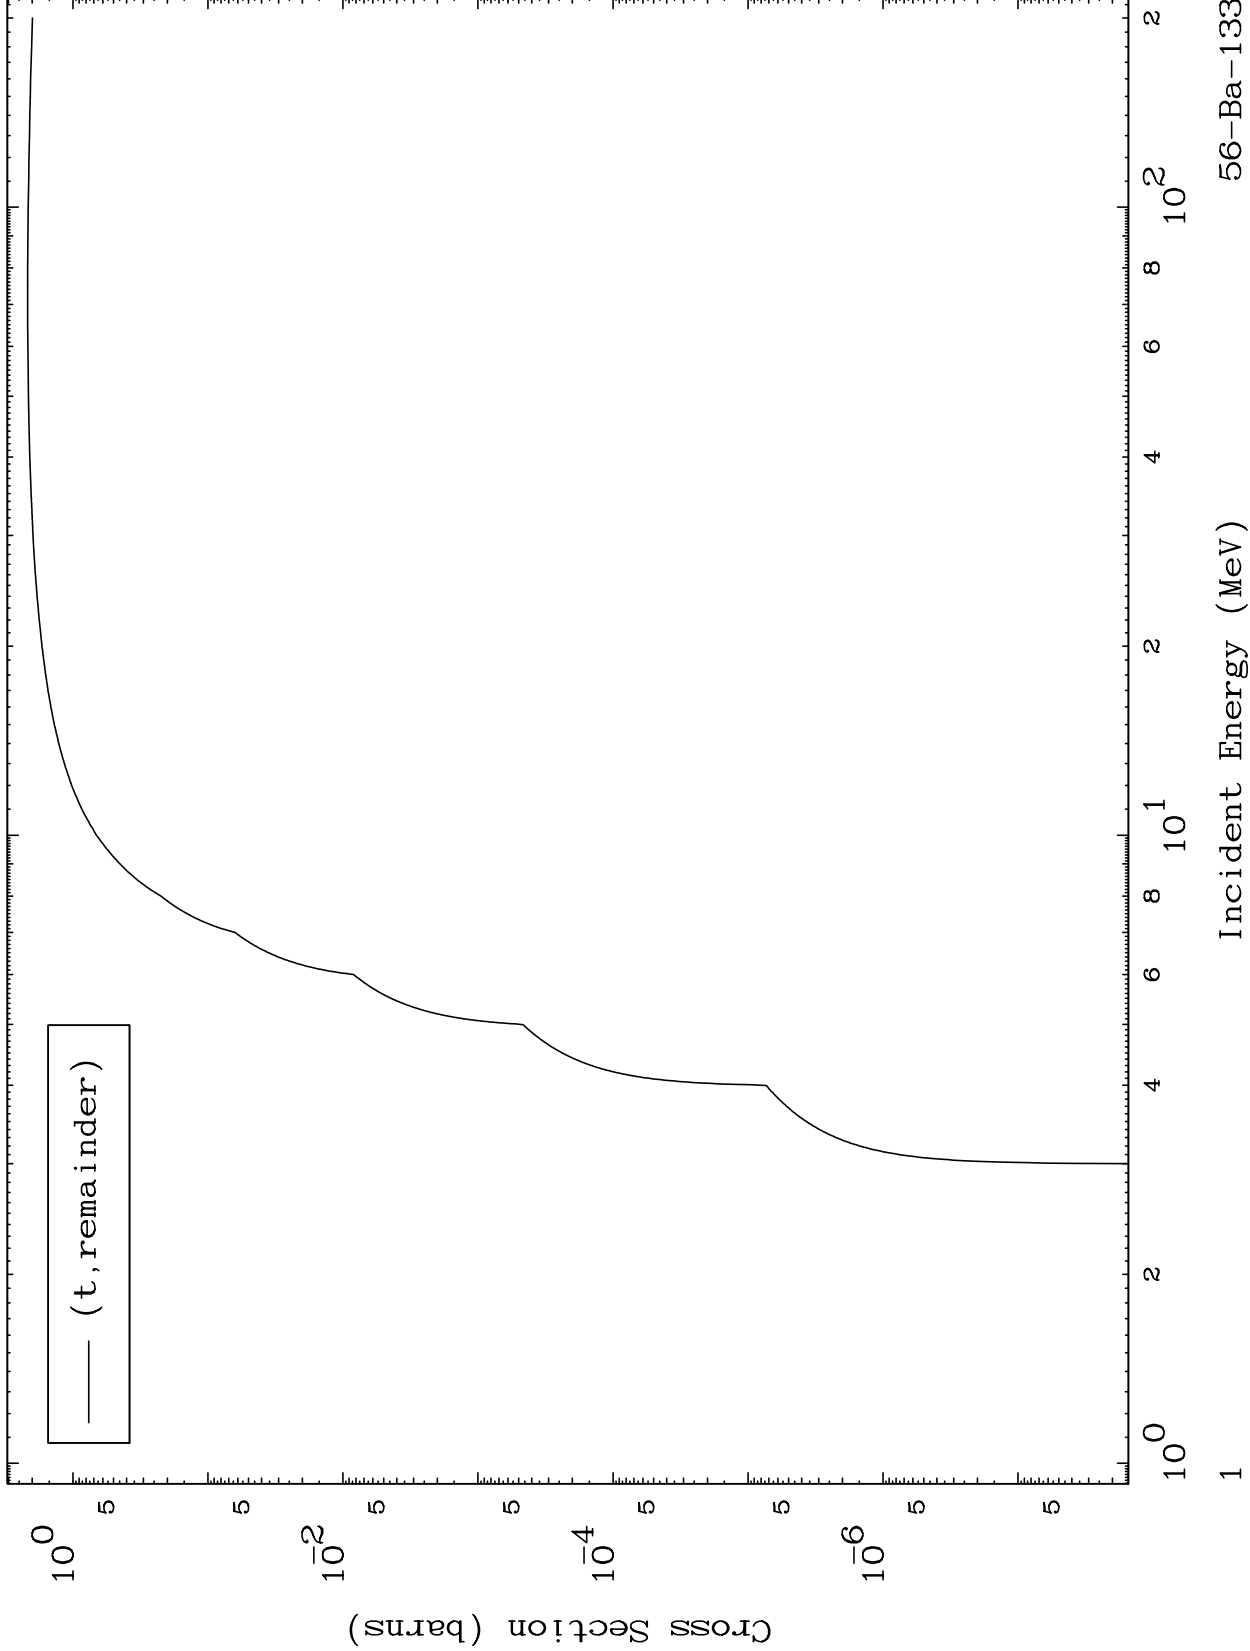

Press Mouse Button to Start

MAT 5635

Triton Major  
0 Kelvin Cross Sections

56-Ba-133

56-Ba-133

Incident Energy (MeV)