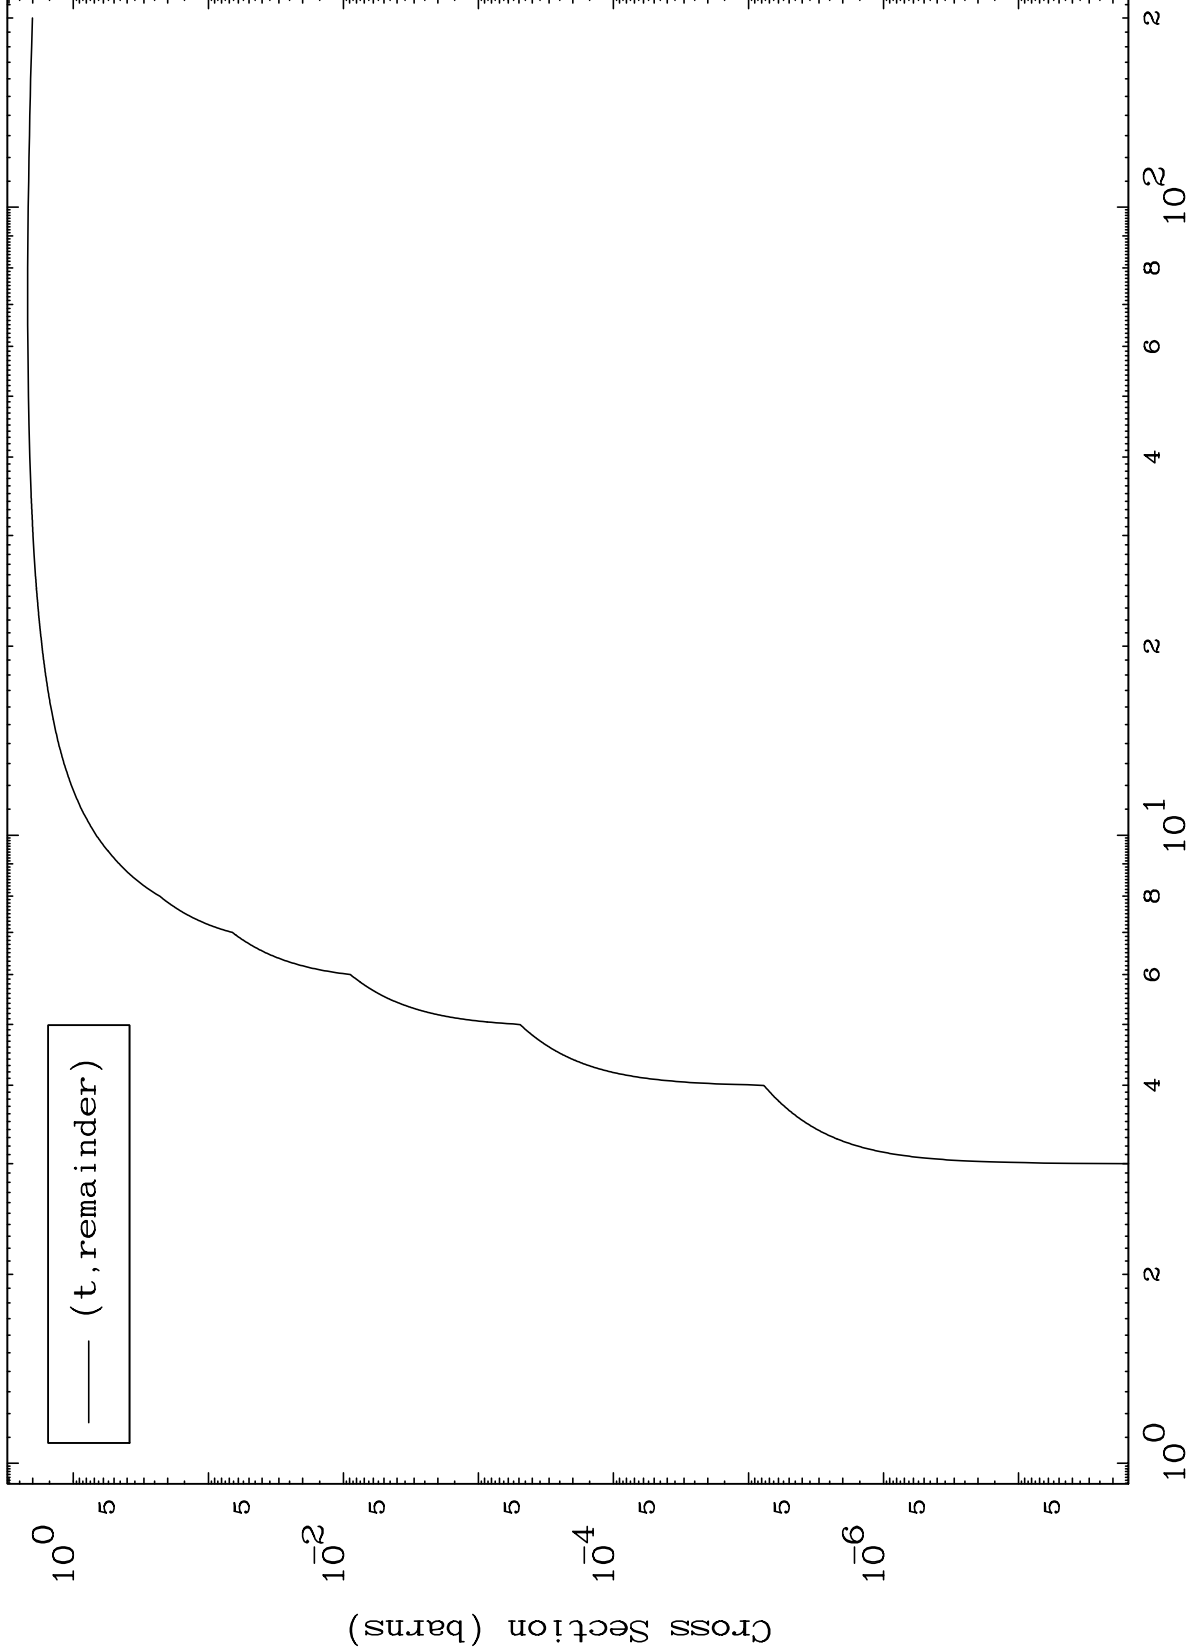

Press Mouse Button to Start

MAT 5640

Triton Major

56-Ba-135

0 Kelvin Cross Sections

Incident Energy (MeV)

56-Ba-135