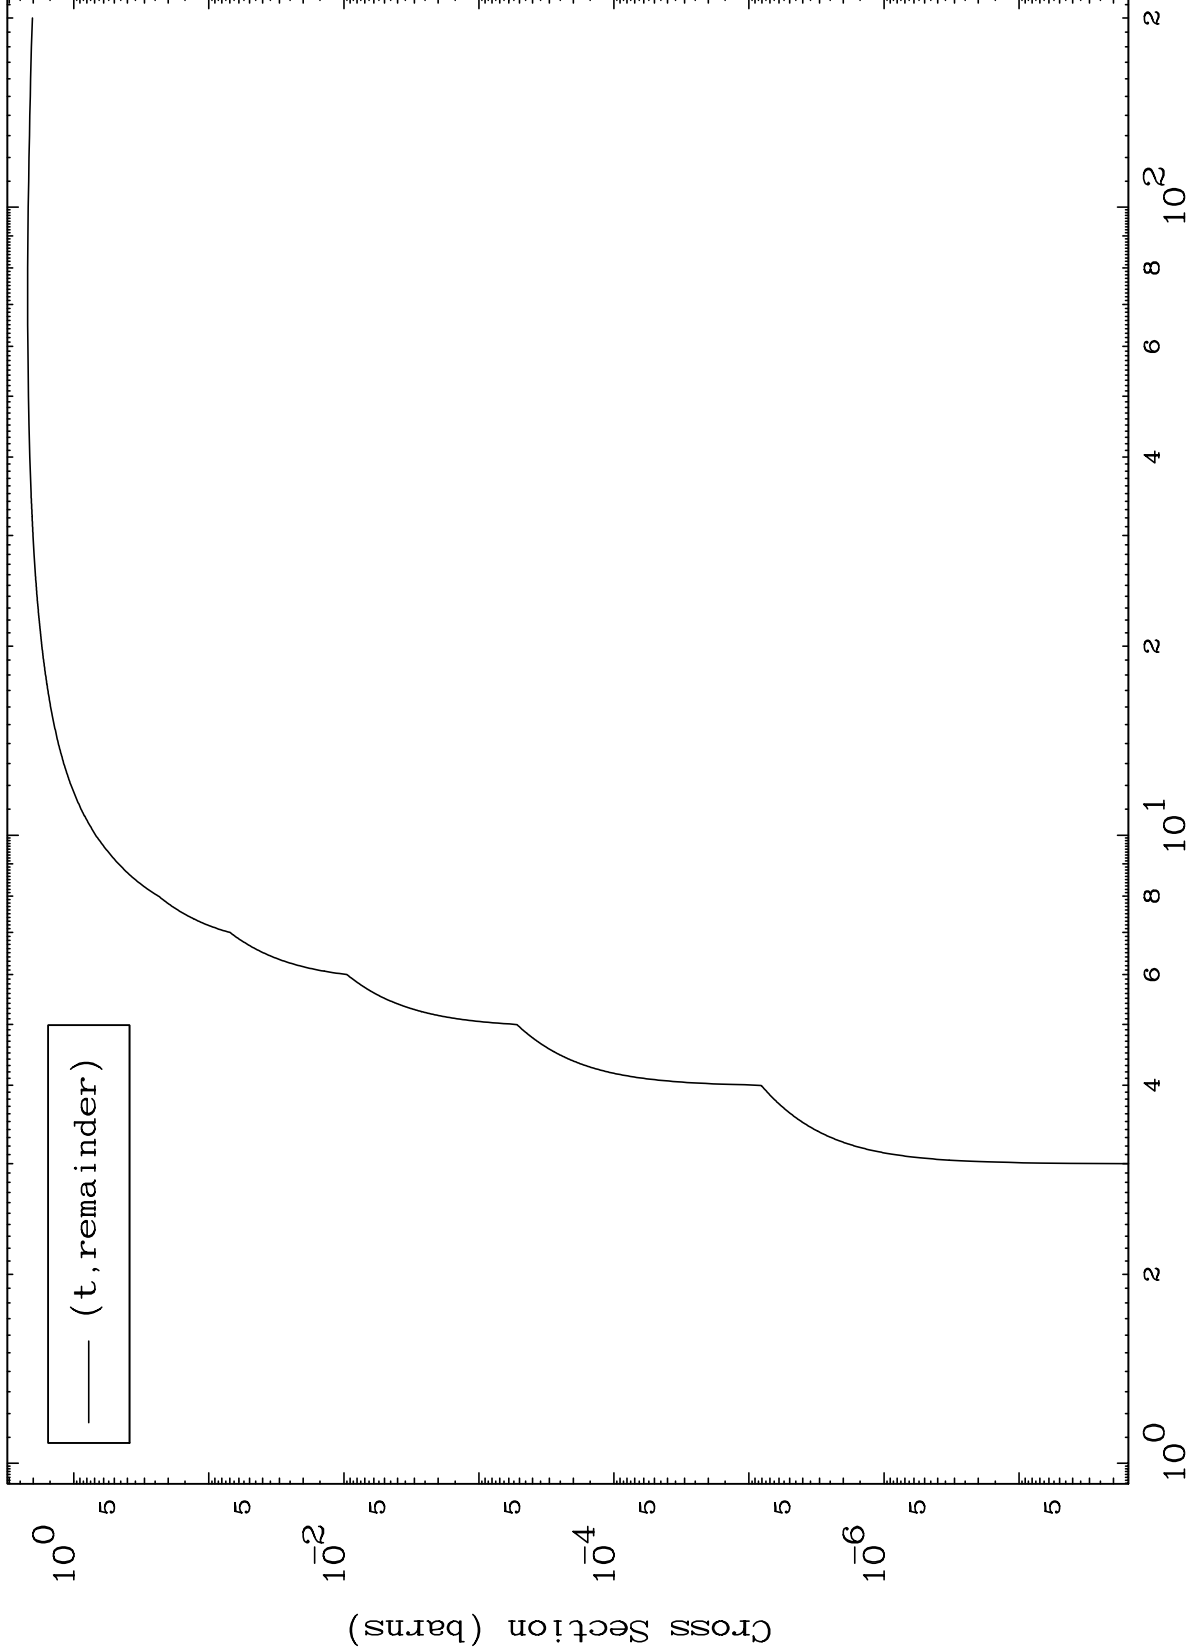

Press Mouse Button to Start

MAT 5647

Triton Major

56-Ba-137

0 Kelvin Cross Sections

Incident Energy (MeV)

56-Ba-137