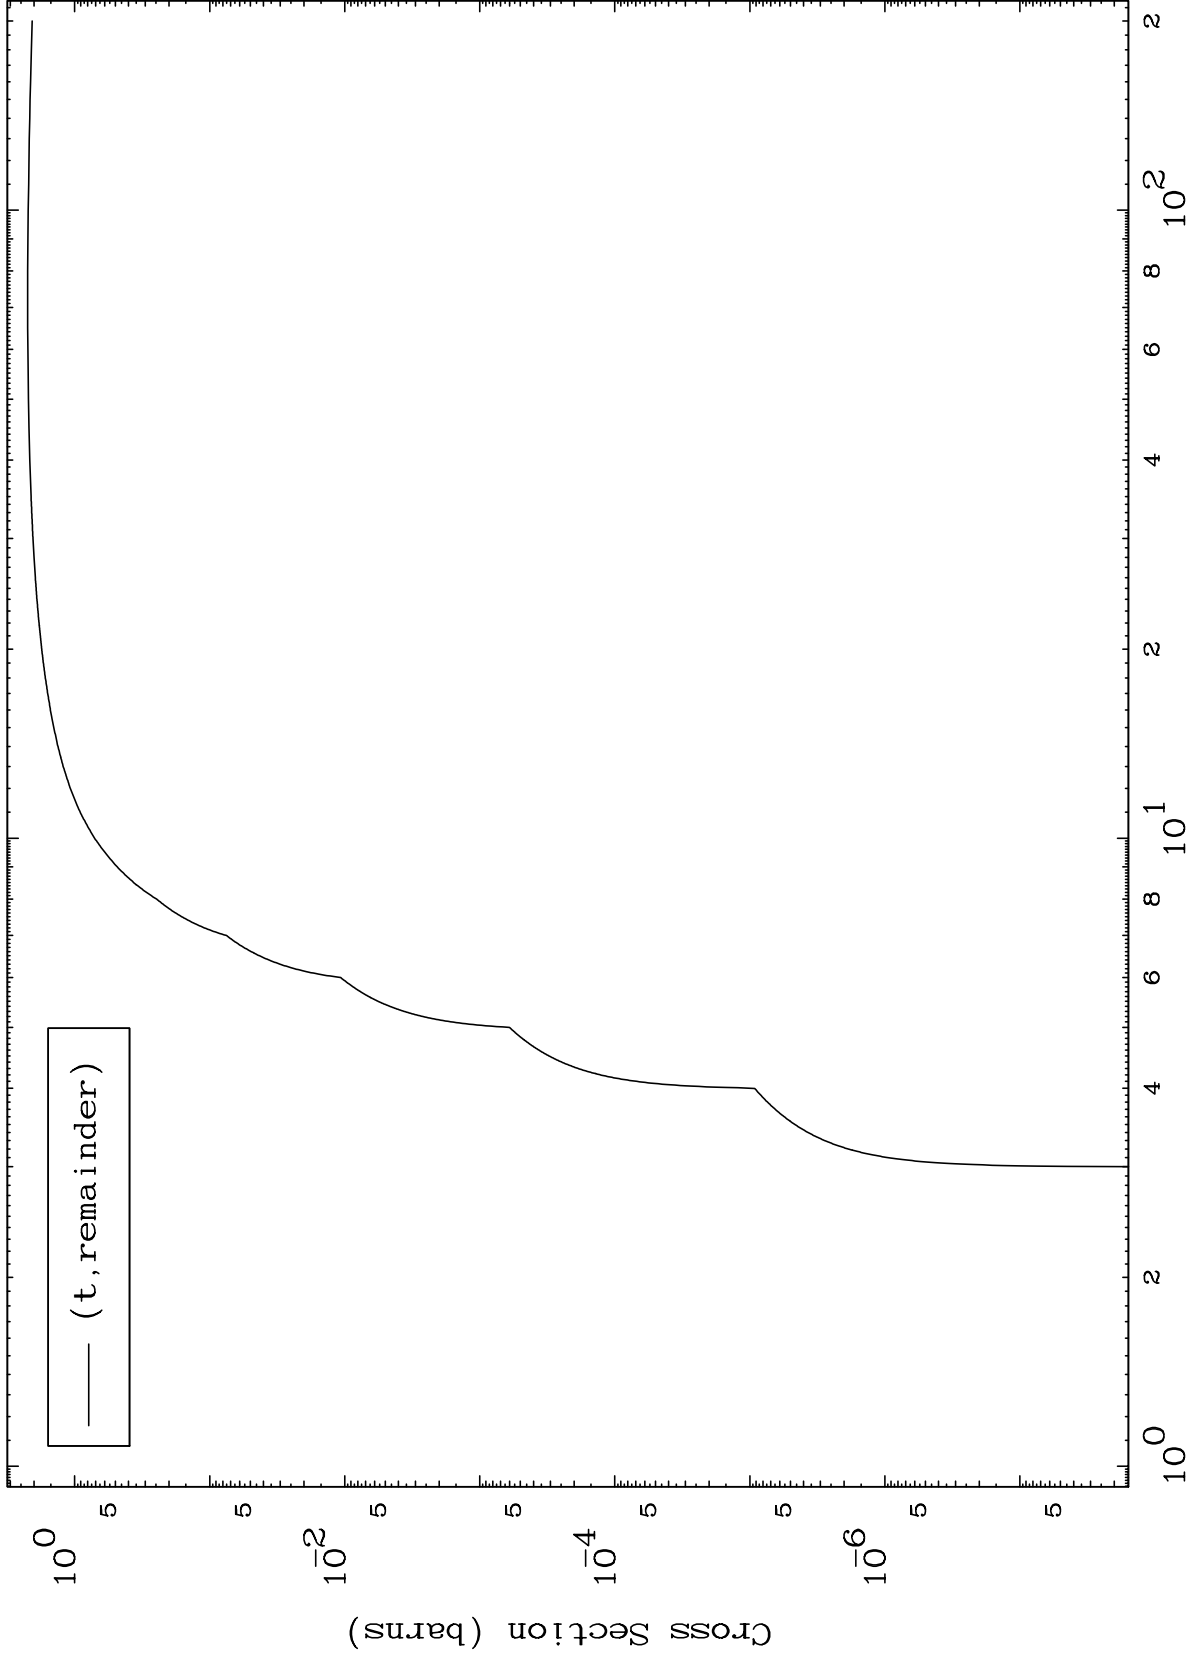

Press Mouse Button to Start

MAT 5658

Triton Major

56-Ba-141

0 Kelvin Cross Sections

Incident Energy (MeV)

56-Ba-141