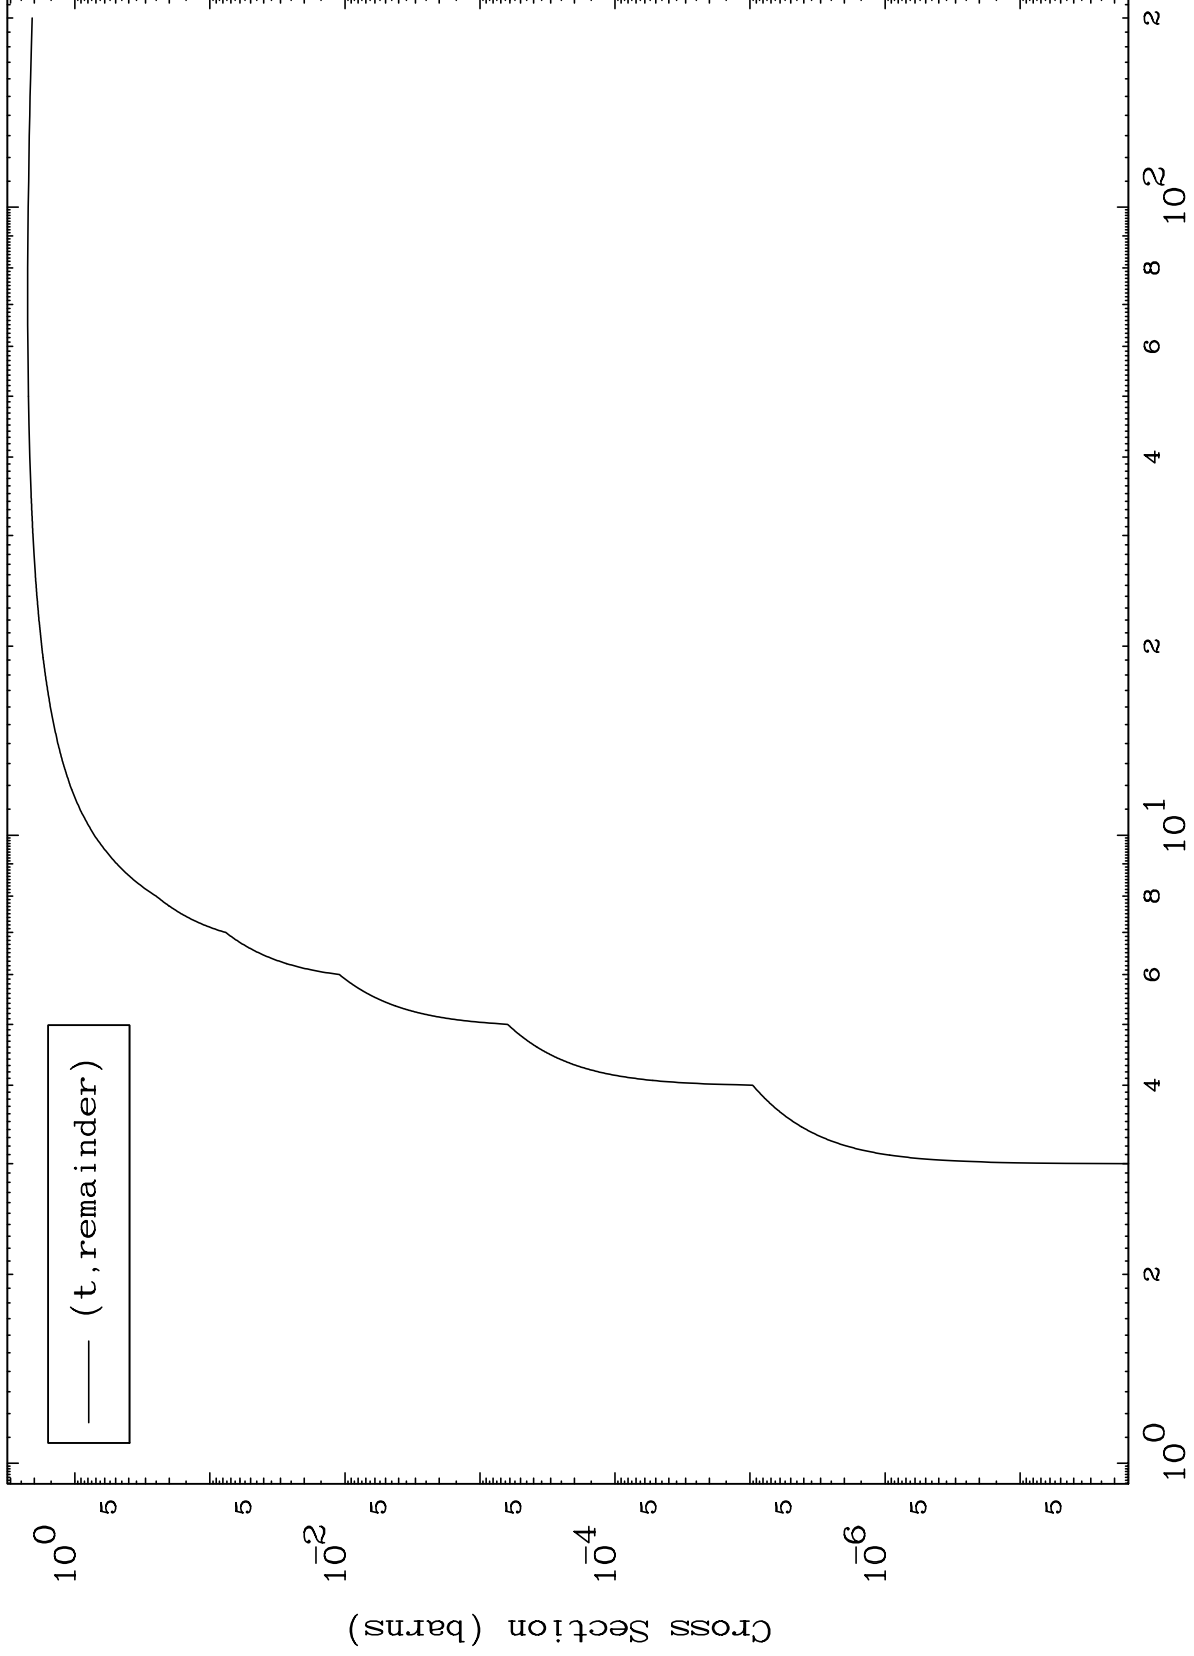

Press Mouse Button to Start

MAT 5661

Triton Major

56-Ba-142

0 Kelvin Cross Sections

Incident Energy (MeV)

56-Ba-142