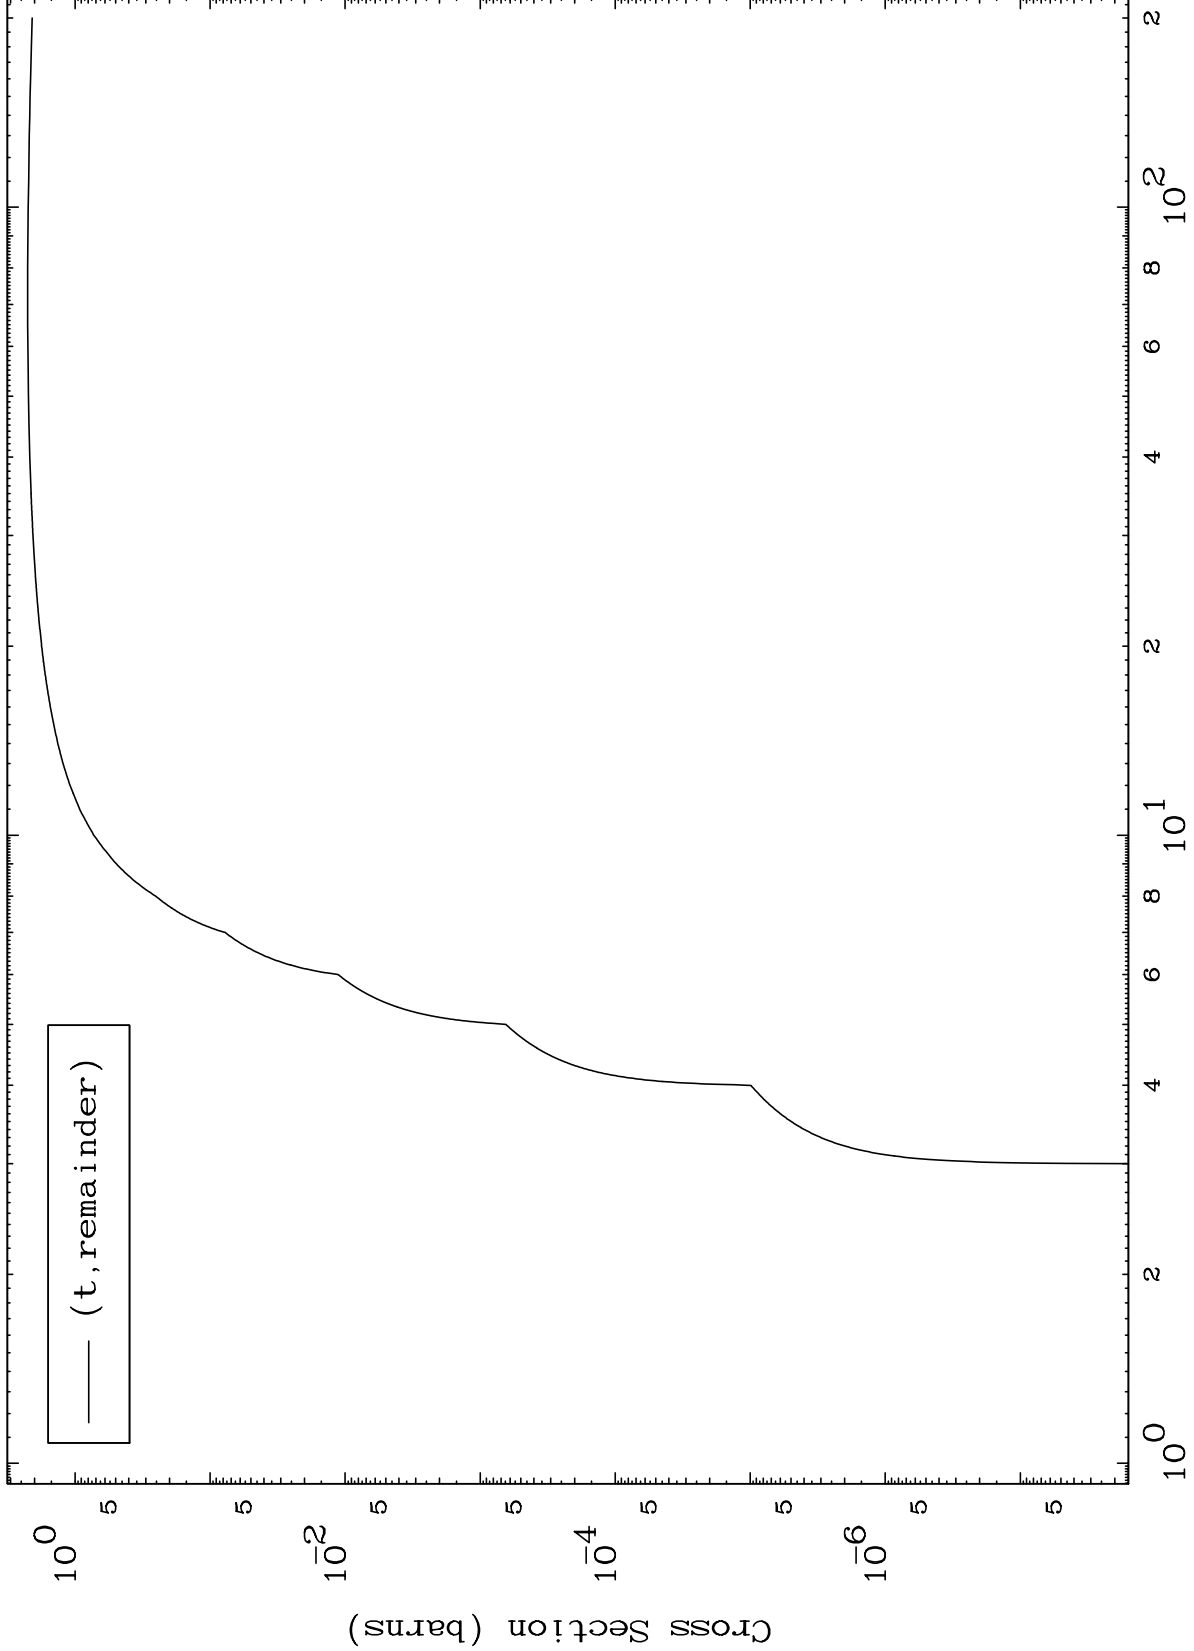

Press Mouse Button to Start

MAT 5664

Triton Major

56-Ba-143

0 Kelvin Cross Sections

Incident Energy (MeV)

56-Ba-143