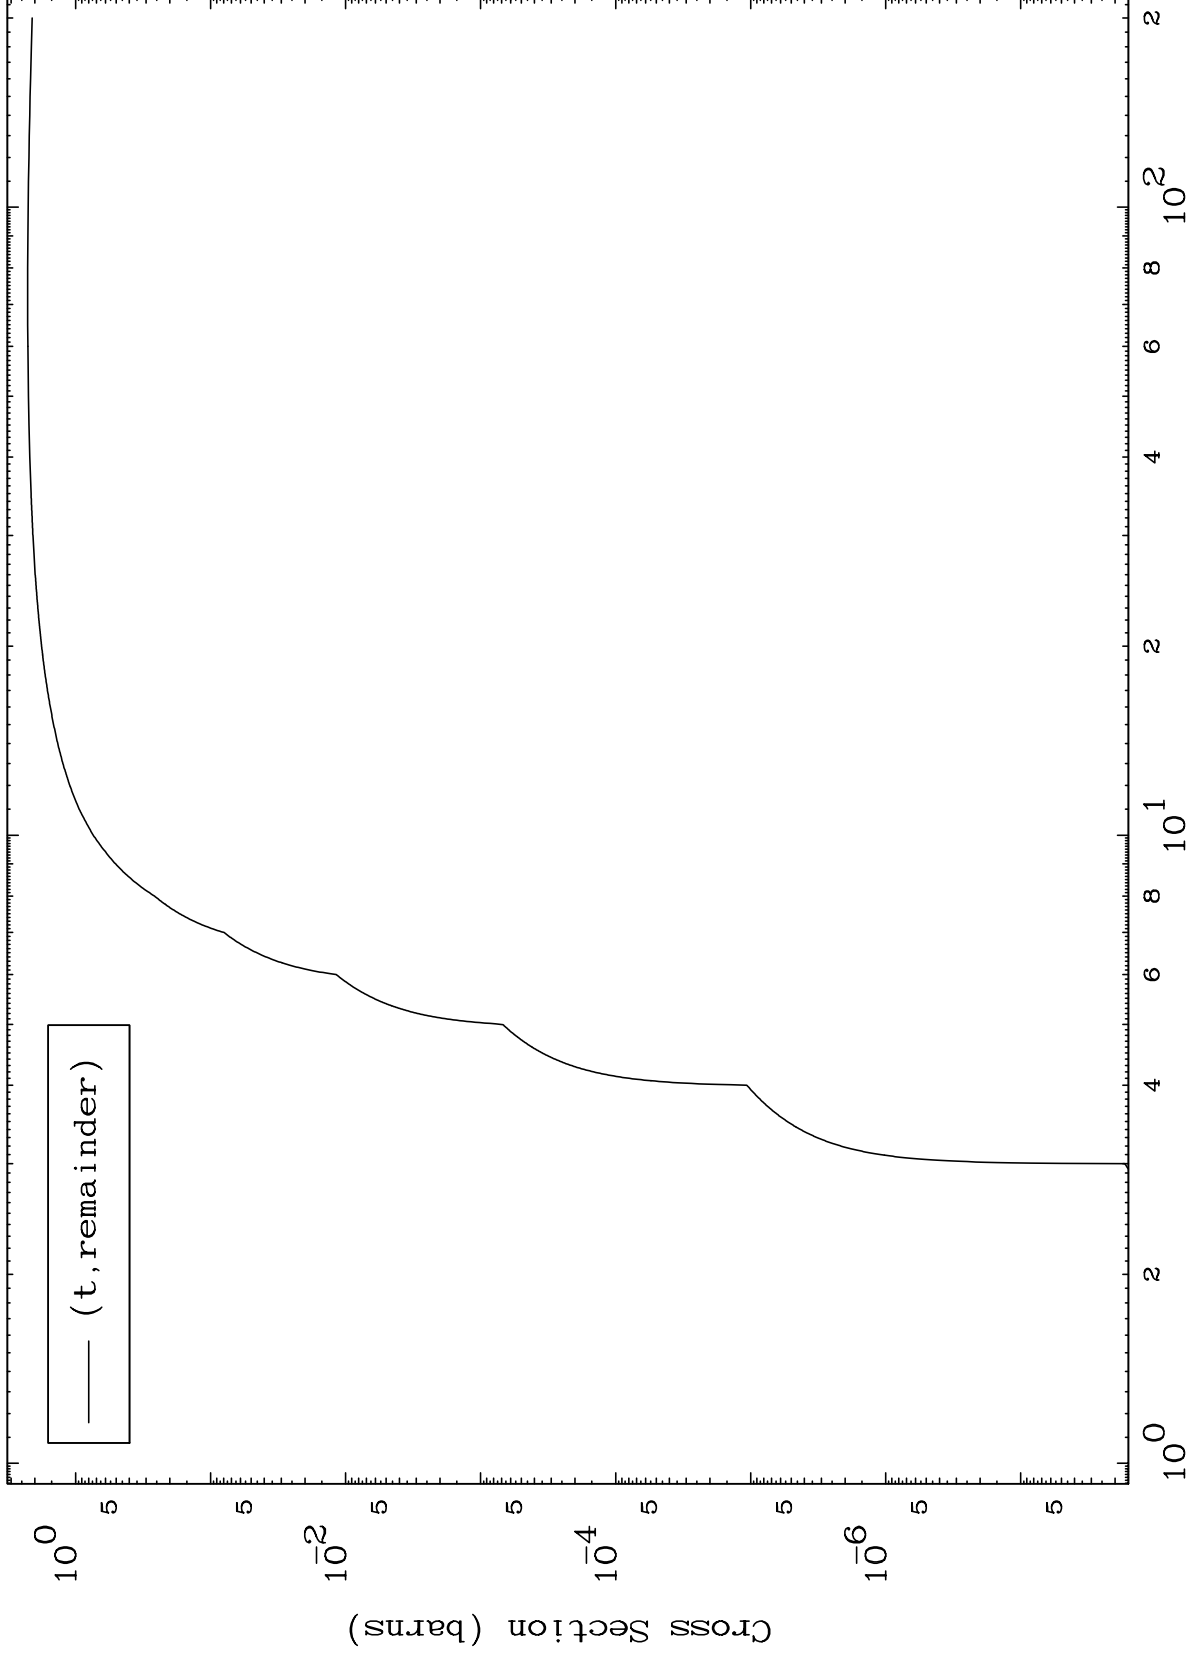

Press Mouse Button to Start

MAT 5670

Triton Major

56-Ba-145

0 Kelvin Cross Sections

Incident Energy (MeV)

56-Ba-145