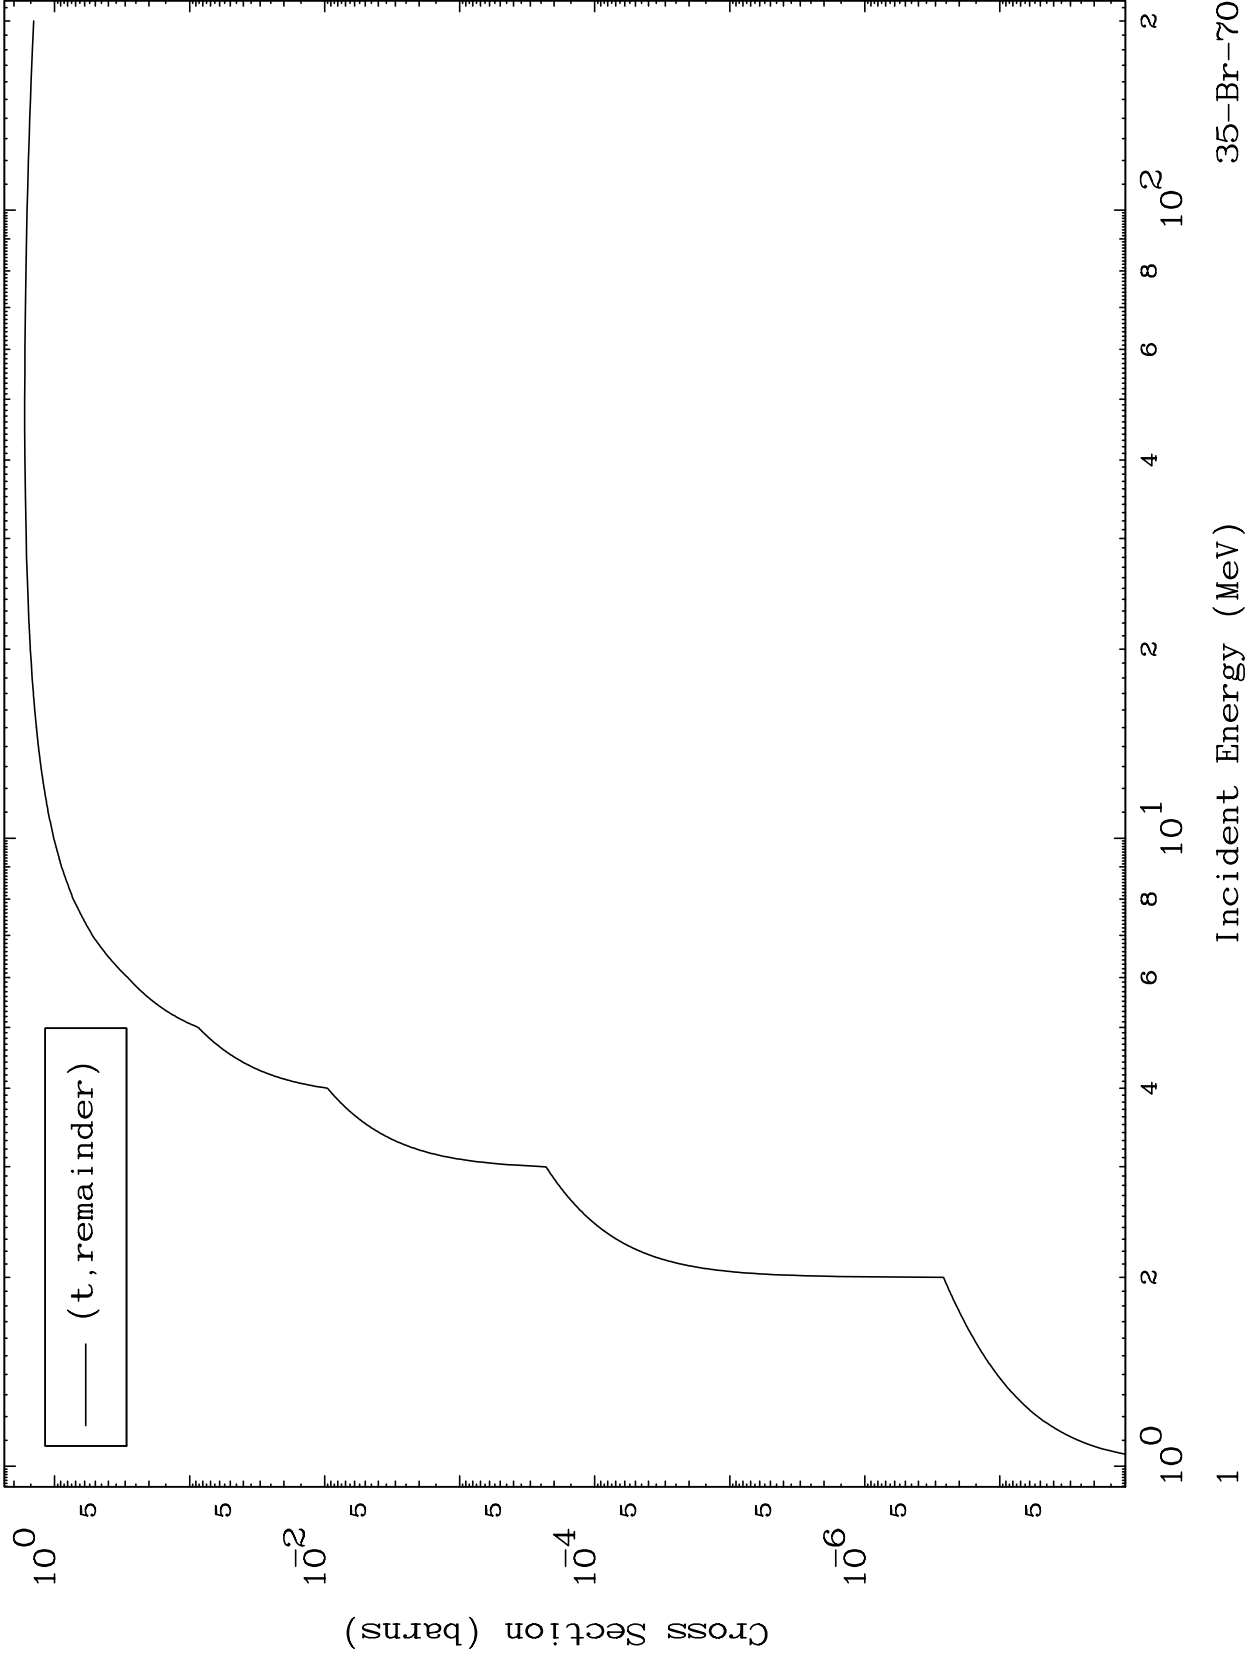

Press Mouse Button to Start

MAT 3499

Triton Major  
0 Kelvin Cross Sections

35-Br-70

35-Br-70

Incident Energy (MeV)