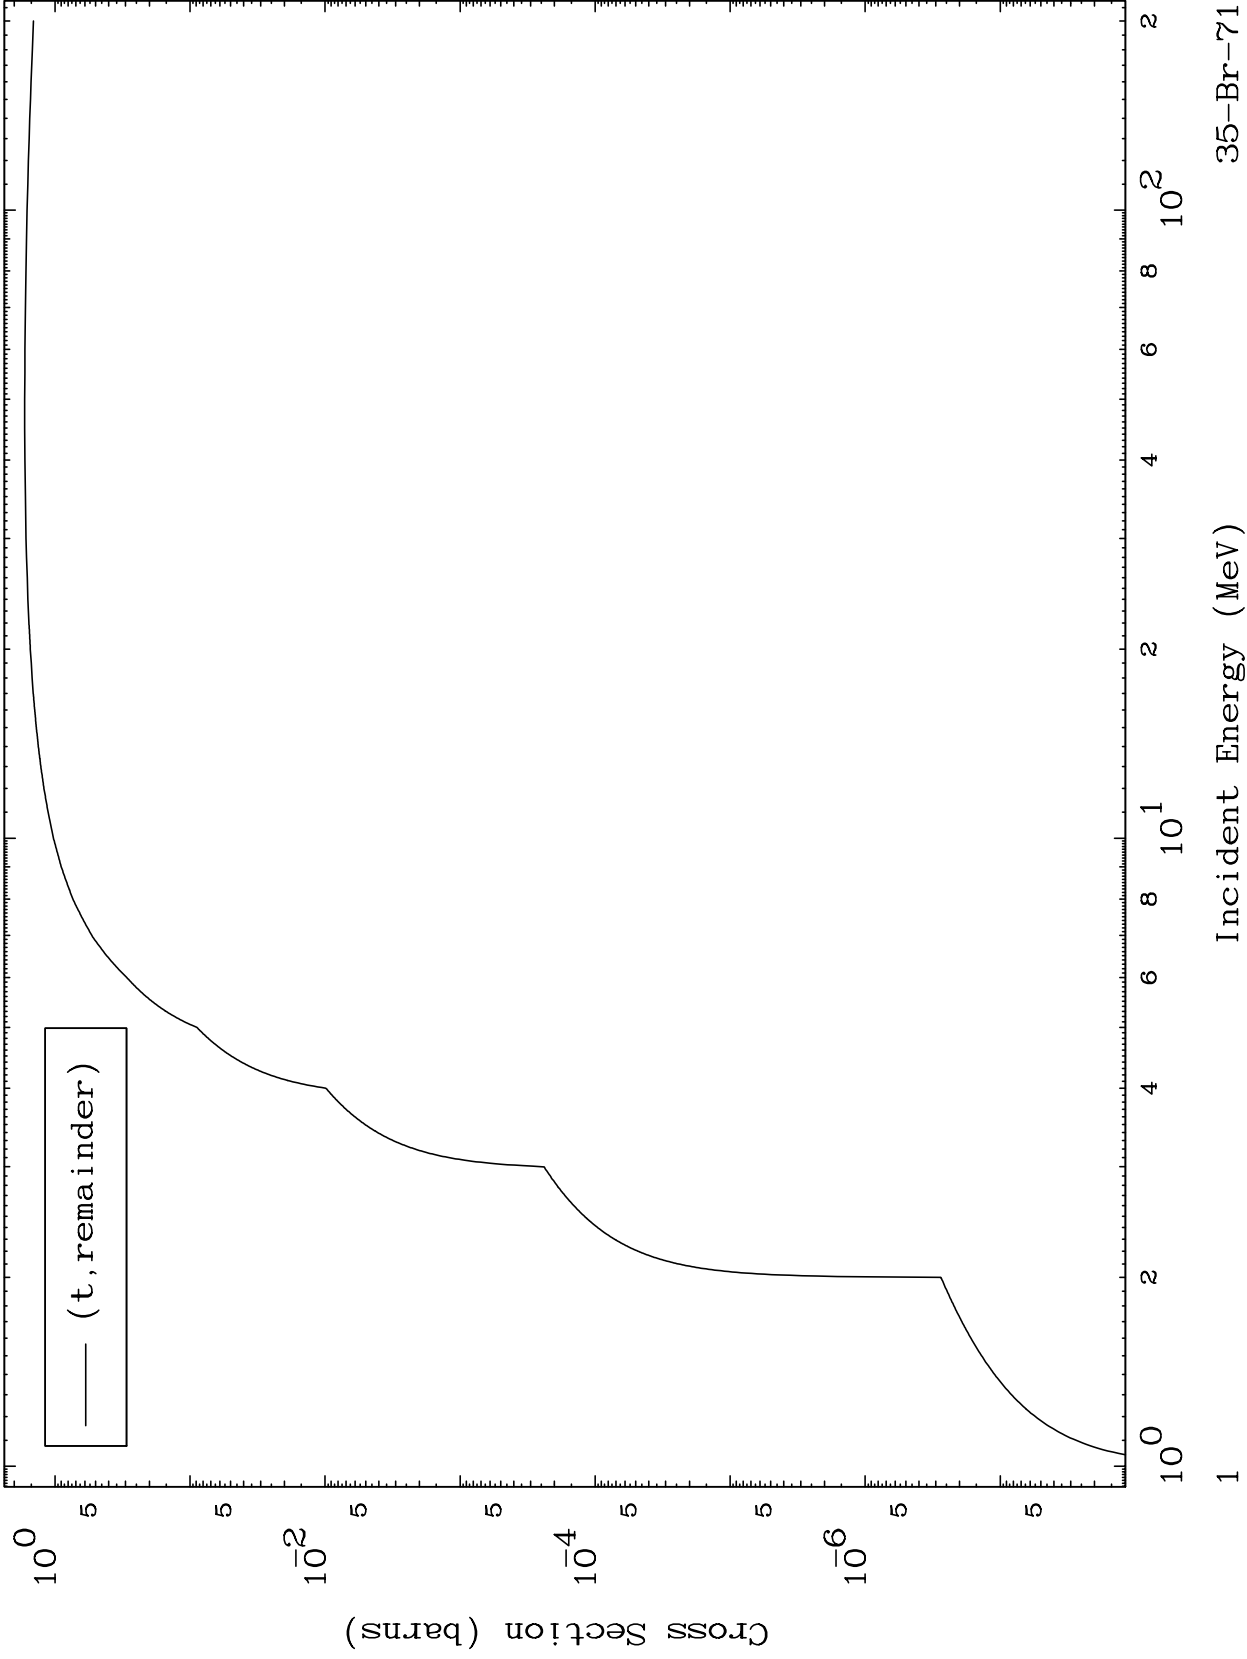

Press Mouse Button to Start

MAT 3501

Triton Major  
0 Kelvin Cross Sections

35-Br-71

35-Br-71

Incident Energy (MeV)