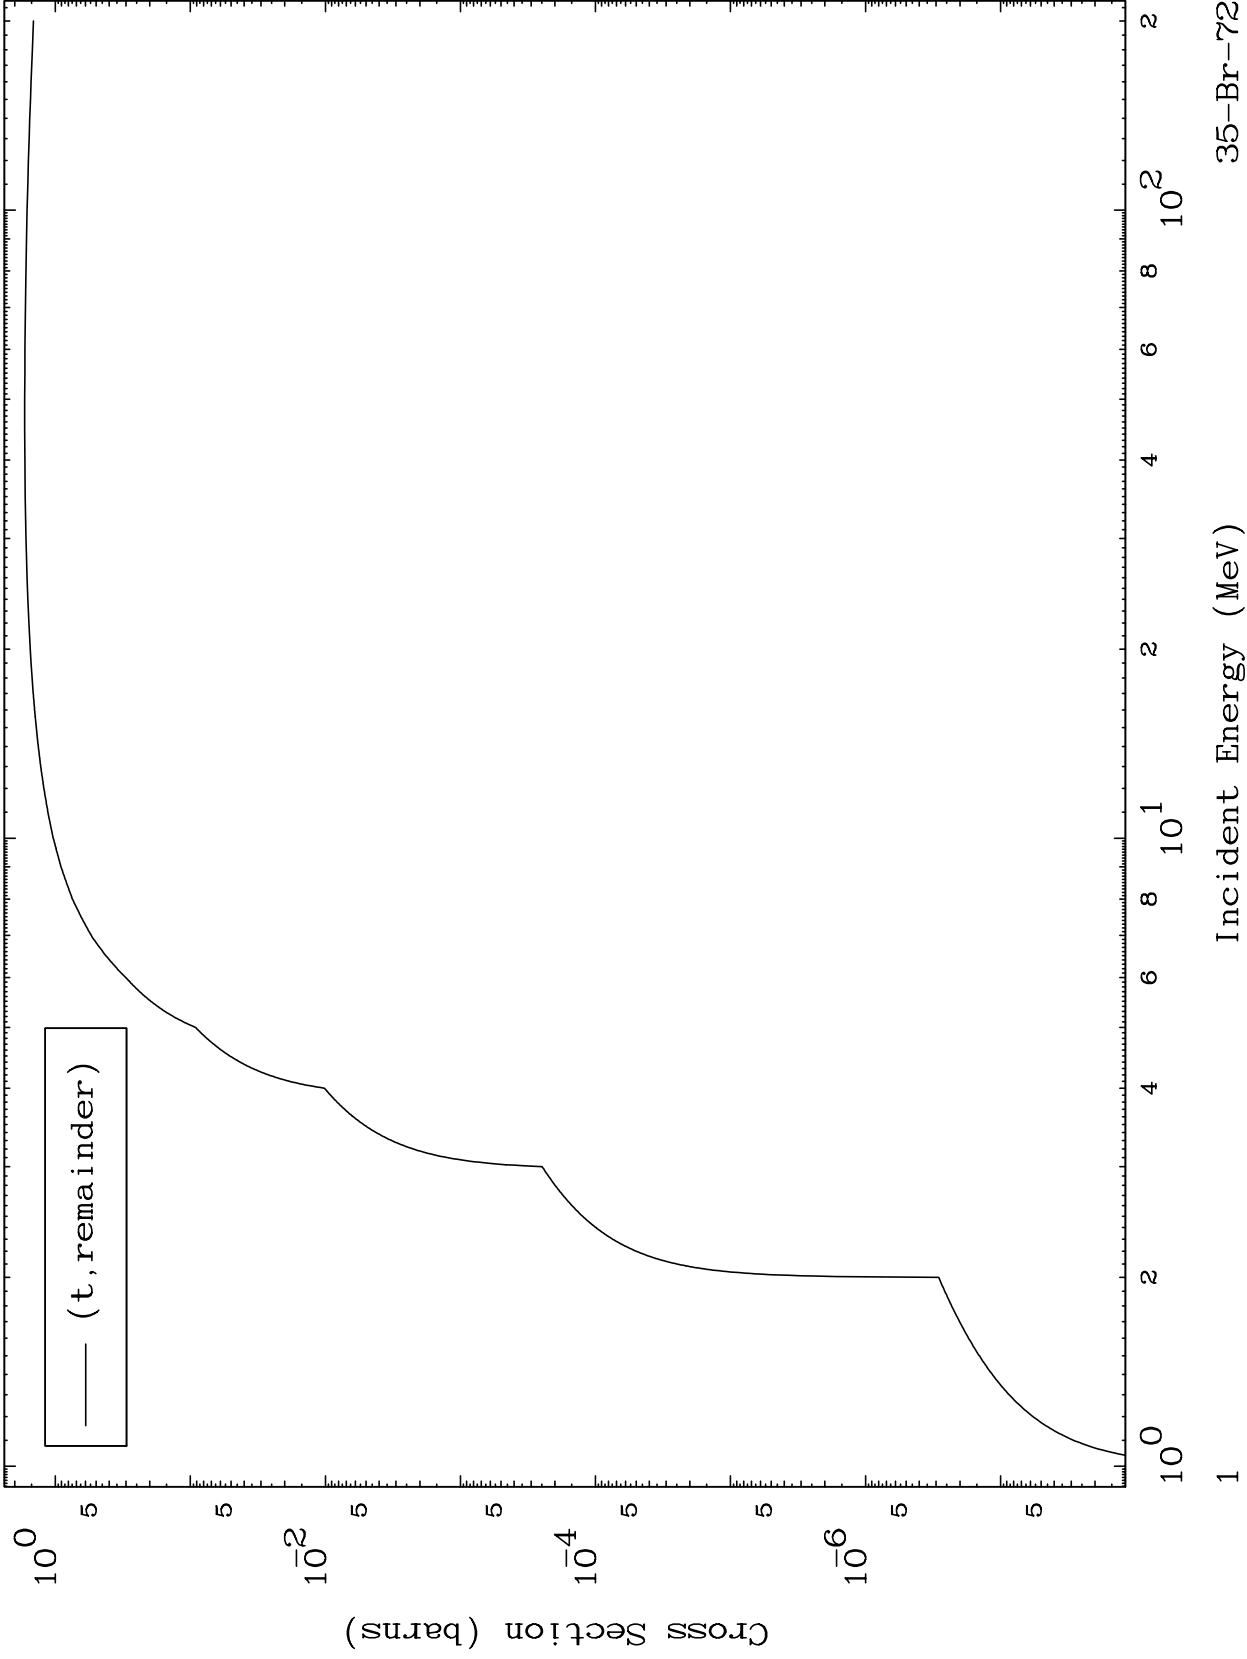

Press Mouse Button to Start

MAT 3504

Triton Major  
0 Kelvin Cross Sections

35-Br-72

35-Br-72

Incident Energy (MeV)