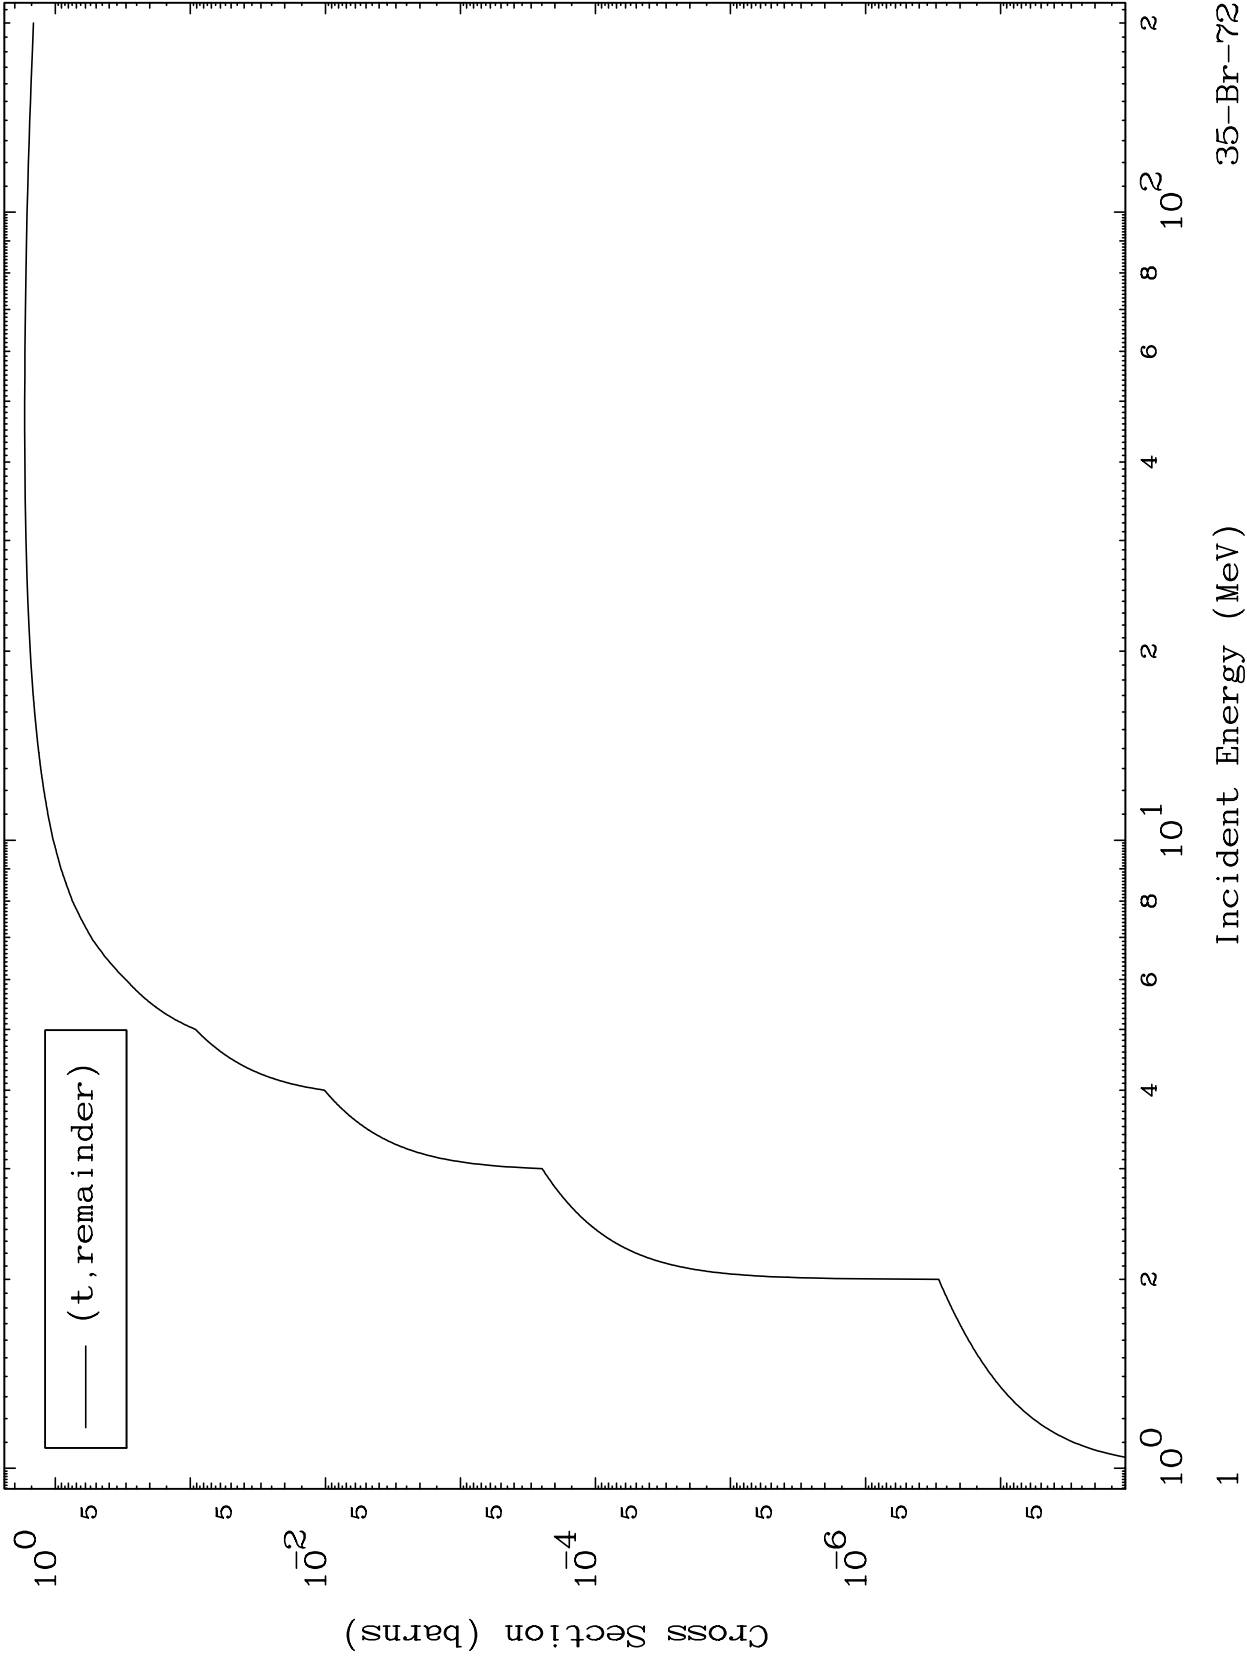

Press Mouse Button to Start

MAT 3505

Triton Major  
0 Kelvin Cross Sections

35-Br-72

35-Br-72