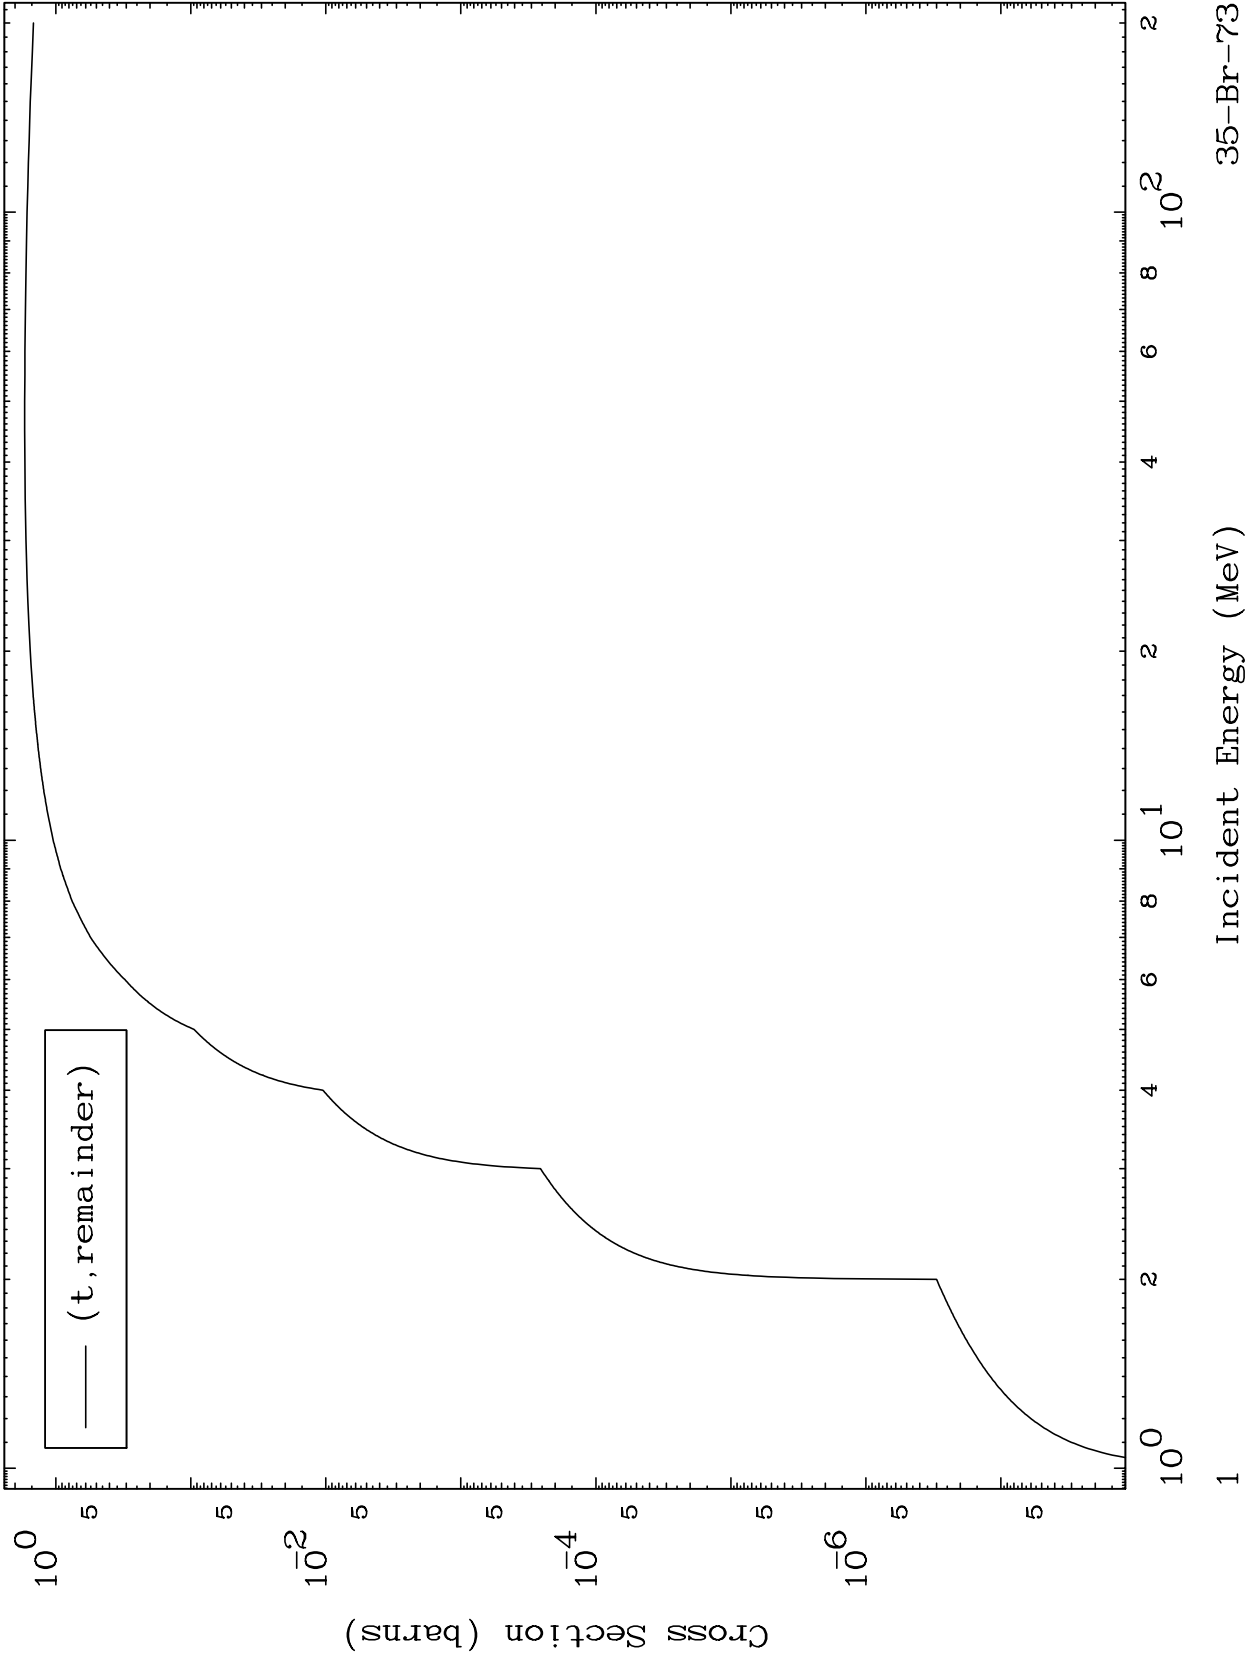

Press Mouse Button to Start

MAT 3507

Triton Major
0 Kelvin Cross Sections

35-Br-73

35-Br-73