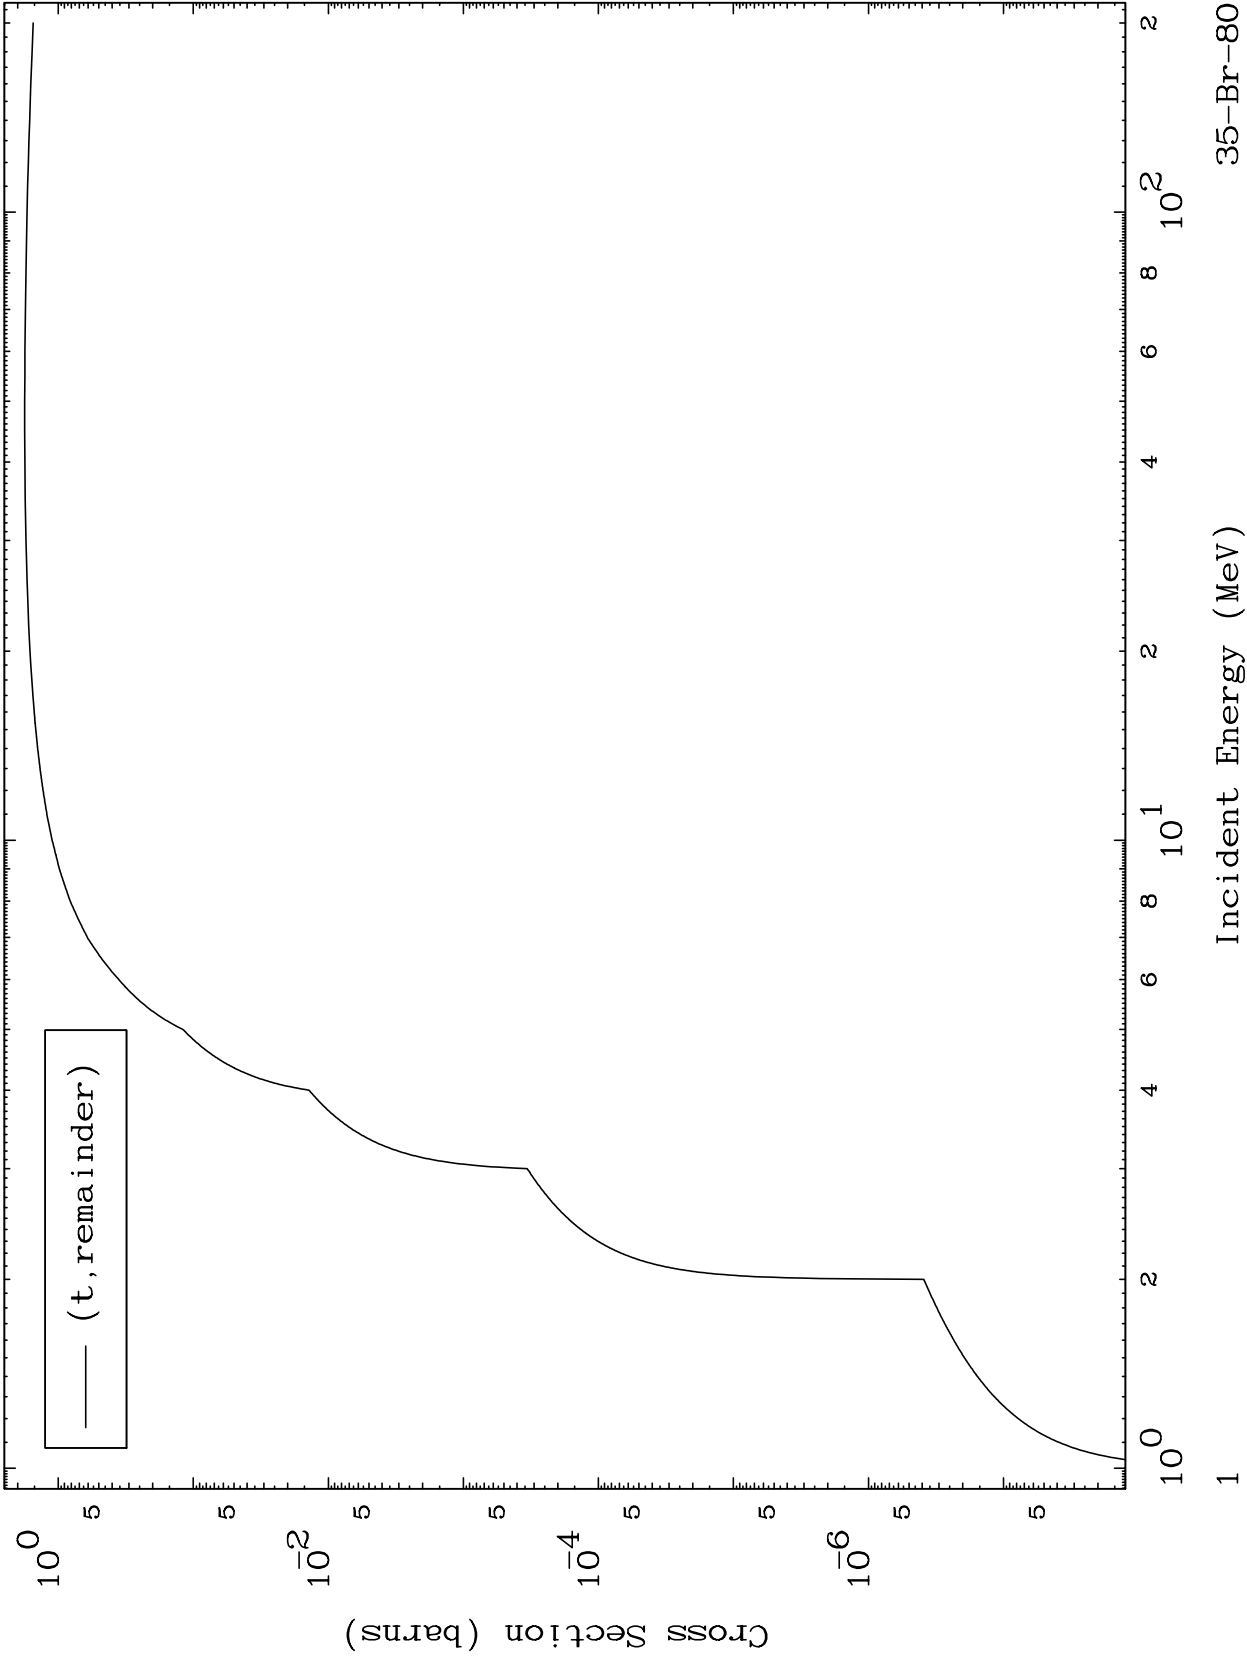

Press Mouse Button to Start

MAT 3529

Triton Major  
0 Kelvin Cross Sections

35-Br-80

35-Br-80