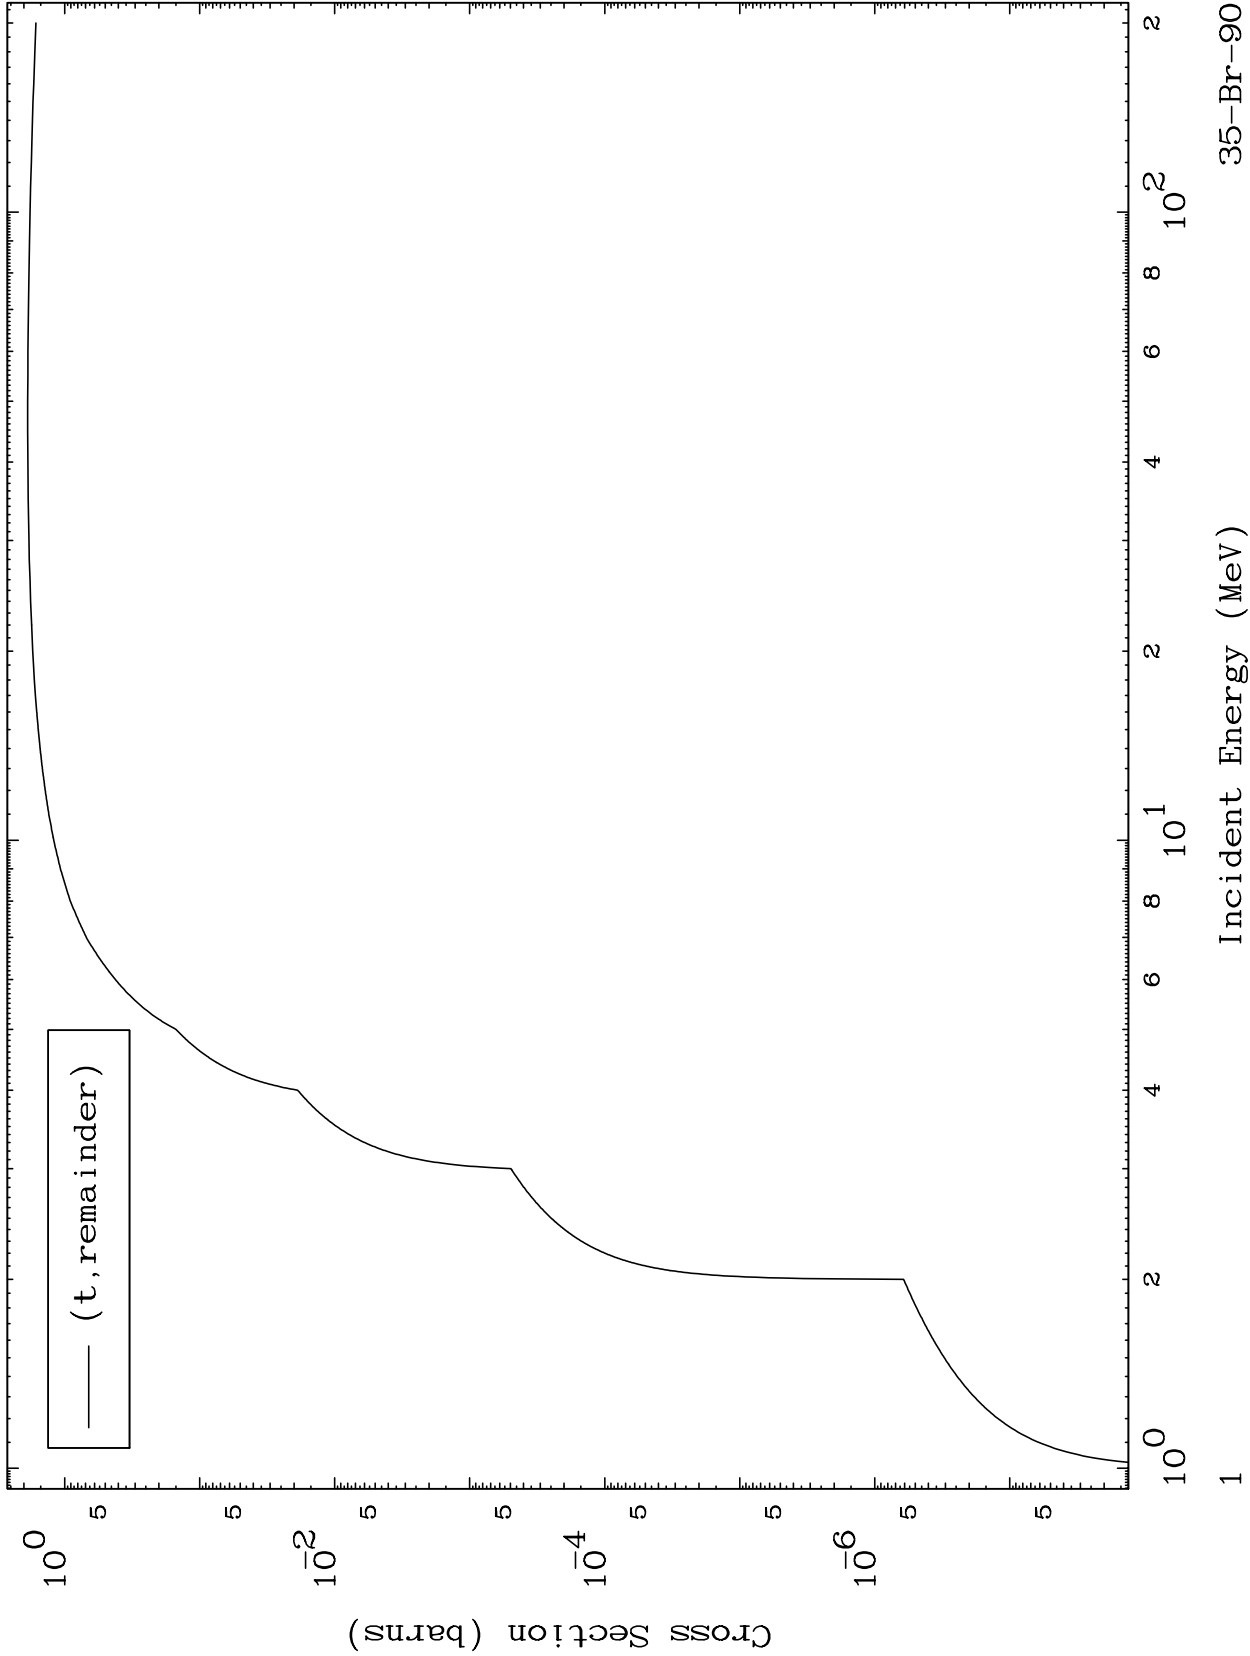

Press Mouse Button to Start

MAT 3558

Triton Major

35-Br-90

0 Kelvin Cross Sections

(t, remainder)

Incident Energy (MeV)

35-Br-90