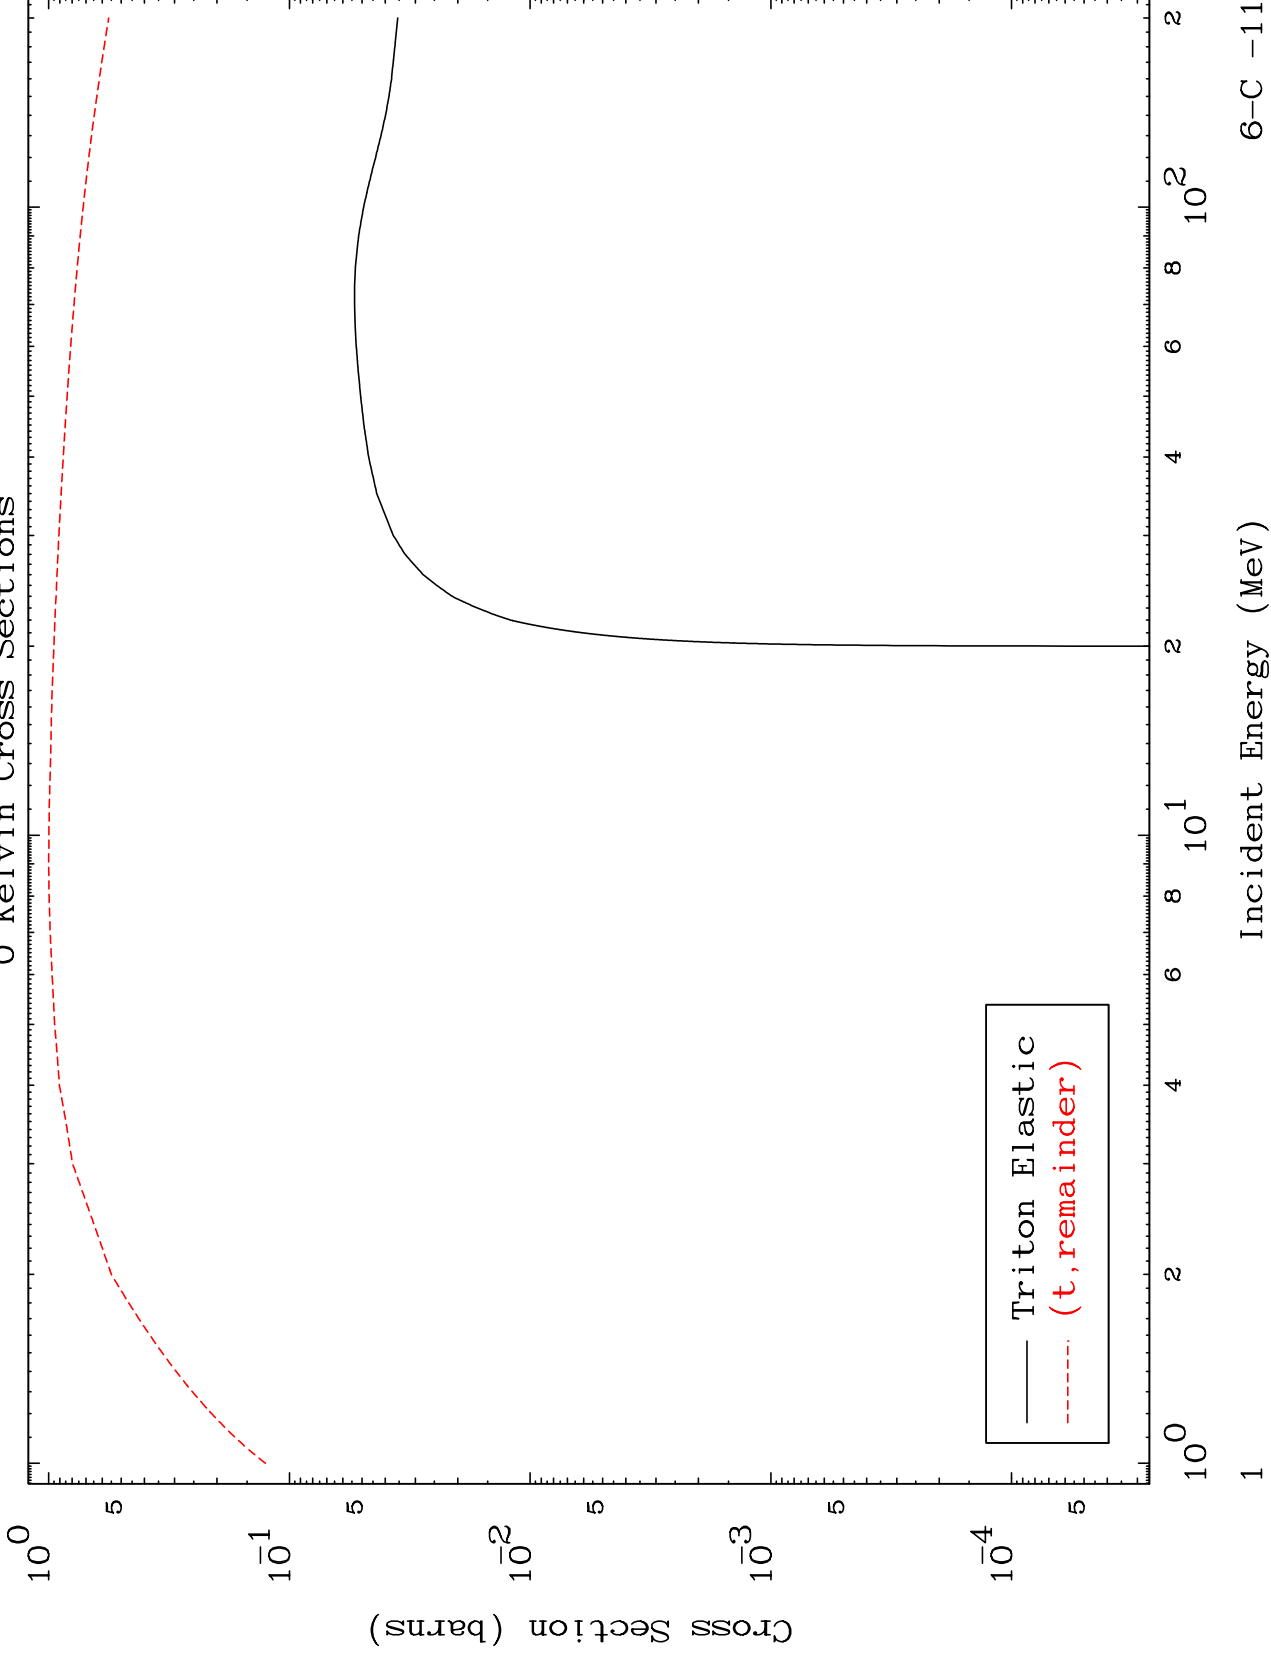

Press Mouse Button to Start

MAT 622

Triton Major

6-C -11

0 Kelvin Cross Sections

6-C -11