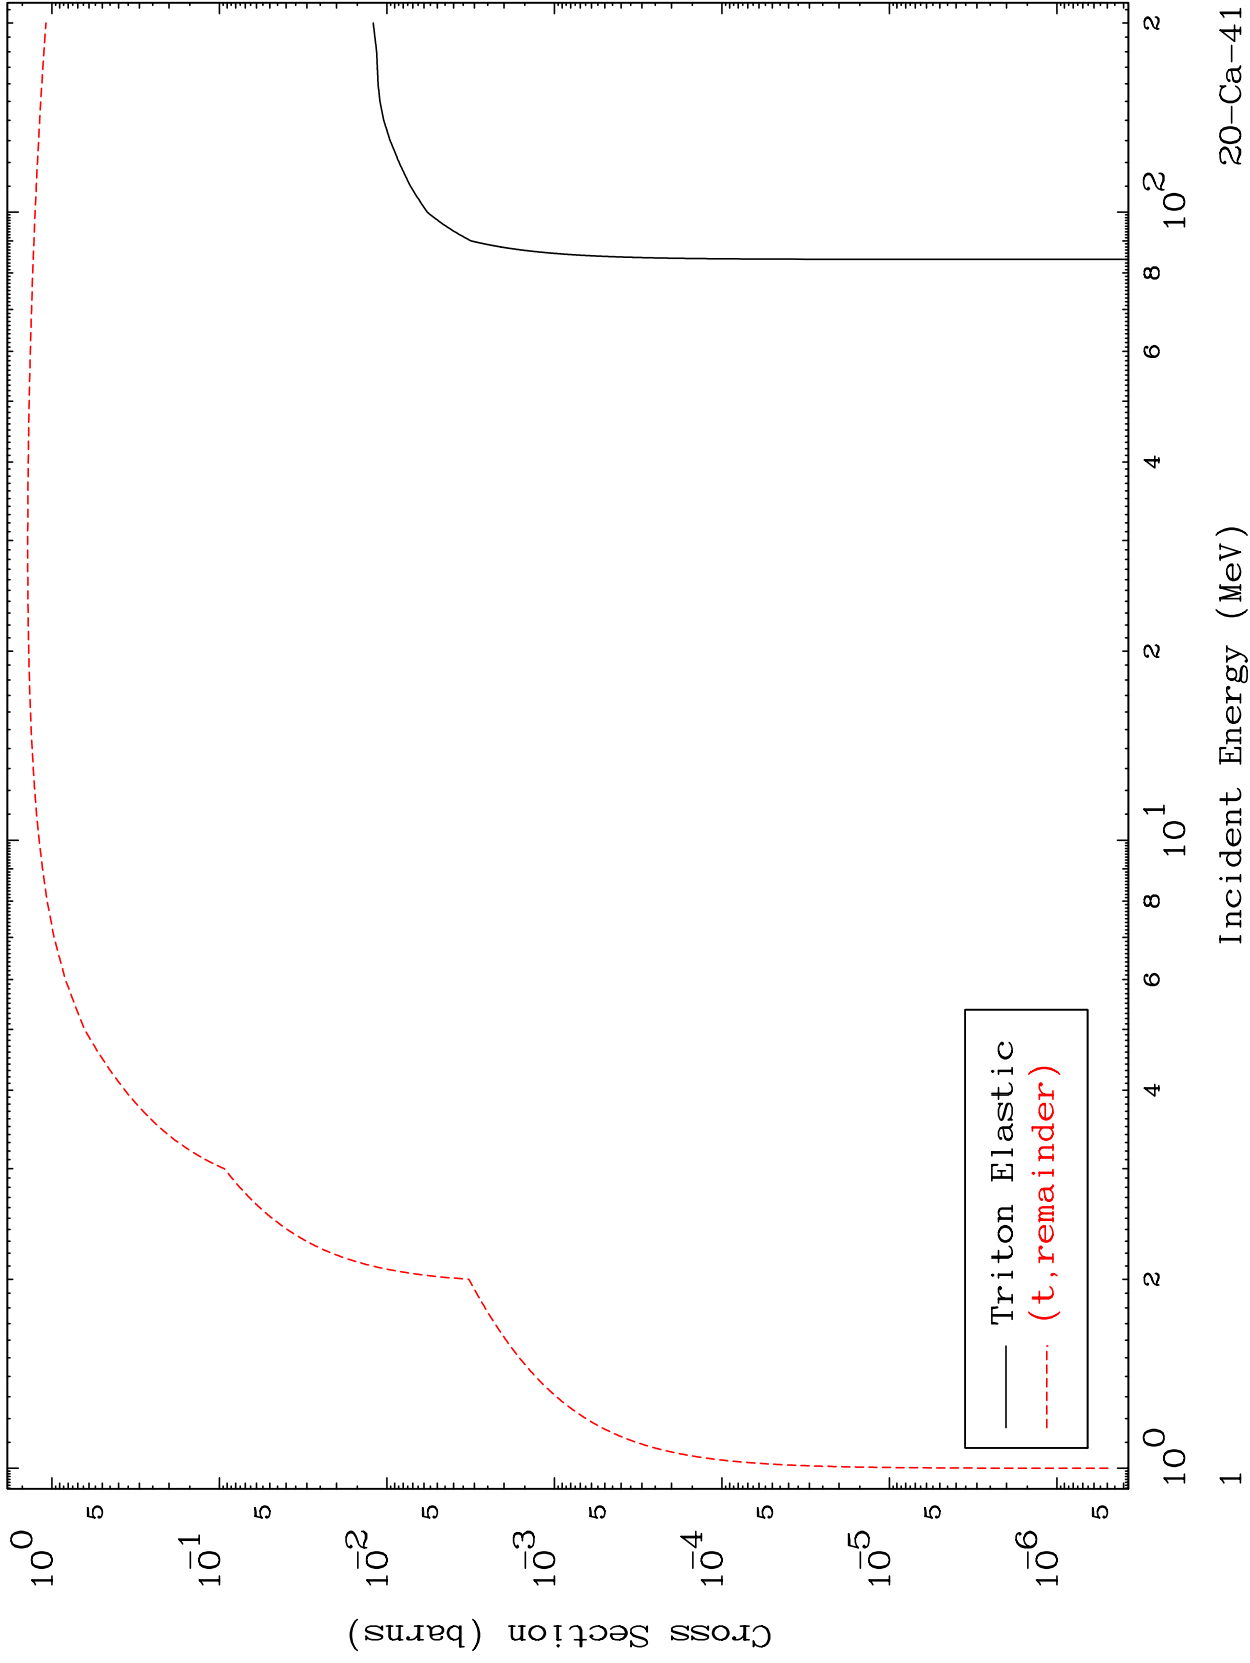

Press Mouse Button to Start

MAT 2028

Triton Major
0 Kelvin Cross Sections

20-Ca-41

20-Ca-41