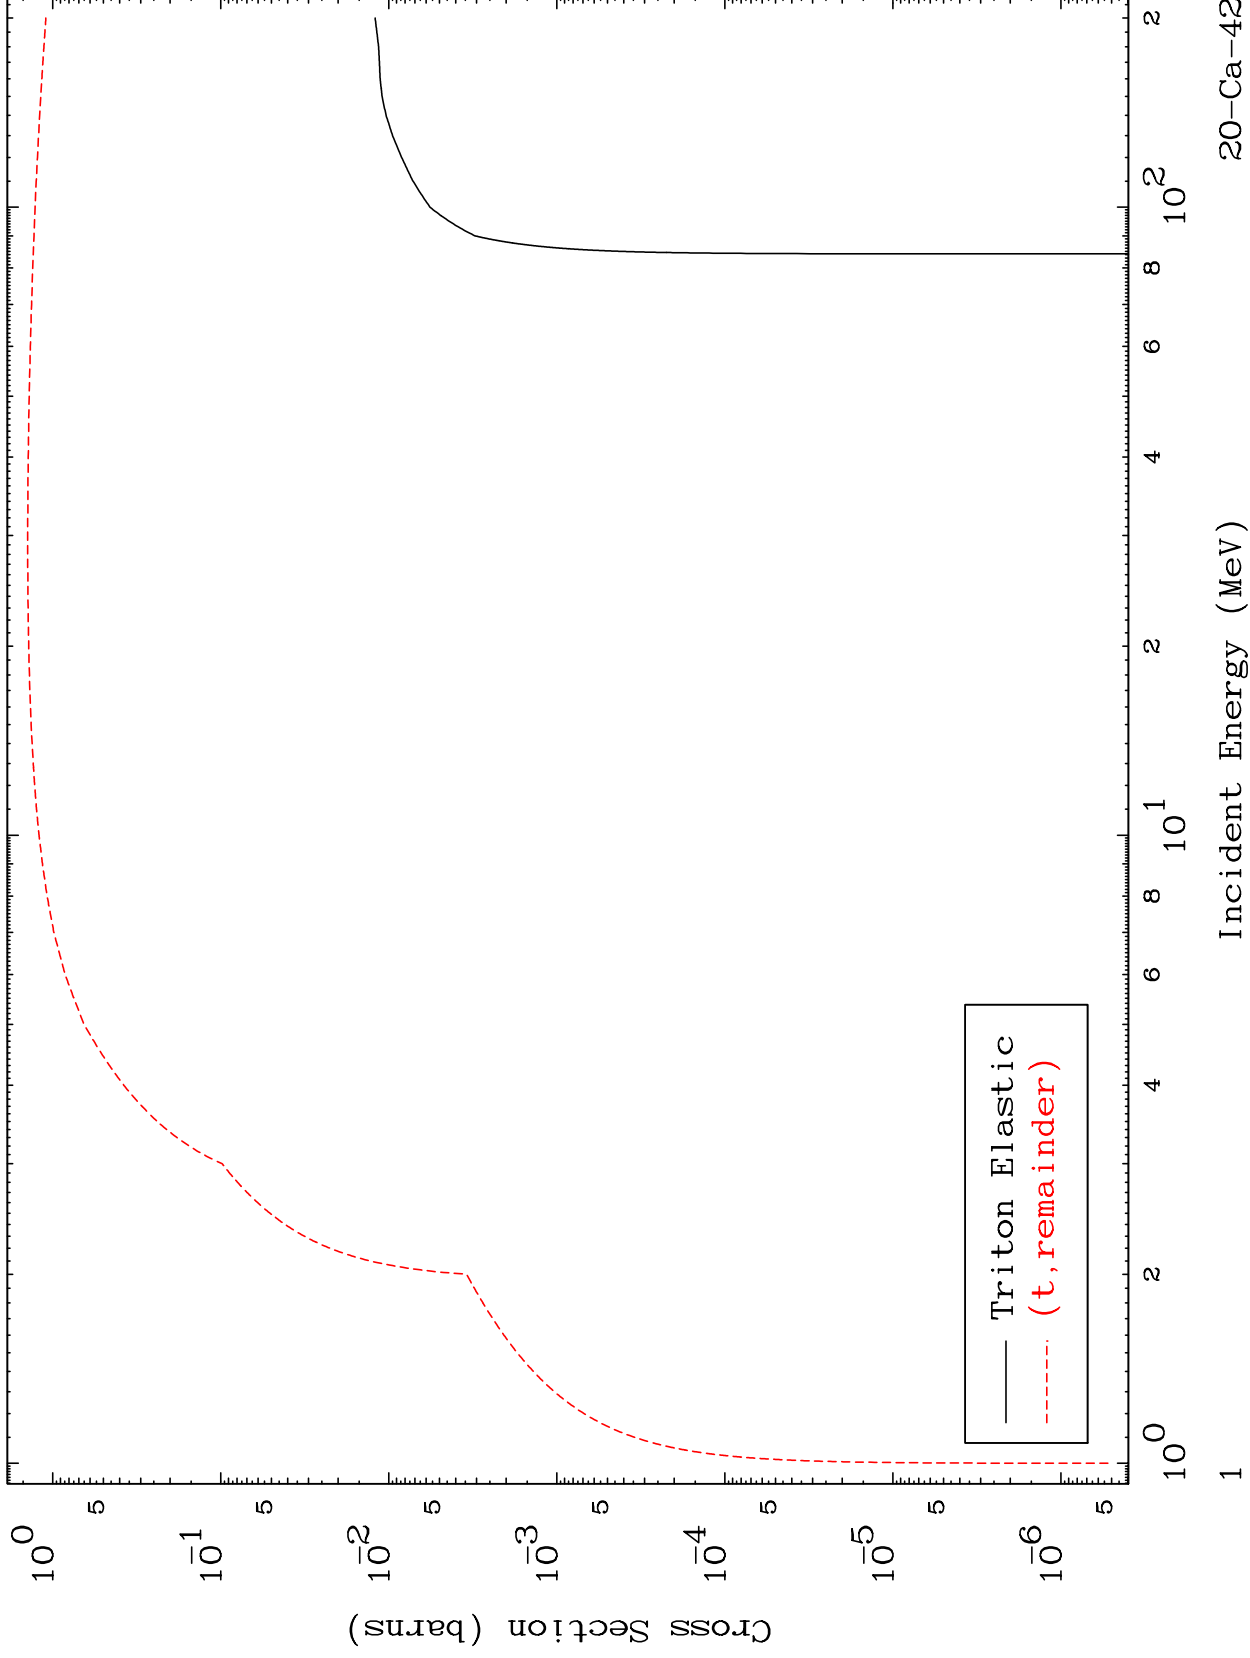

Press Mouse Button to Start

MAT 2031

Triton Major

20-Ca-42

0 Kelvin Cross Sections

Incident Energy (MeV)

20-Ca-42