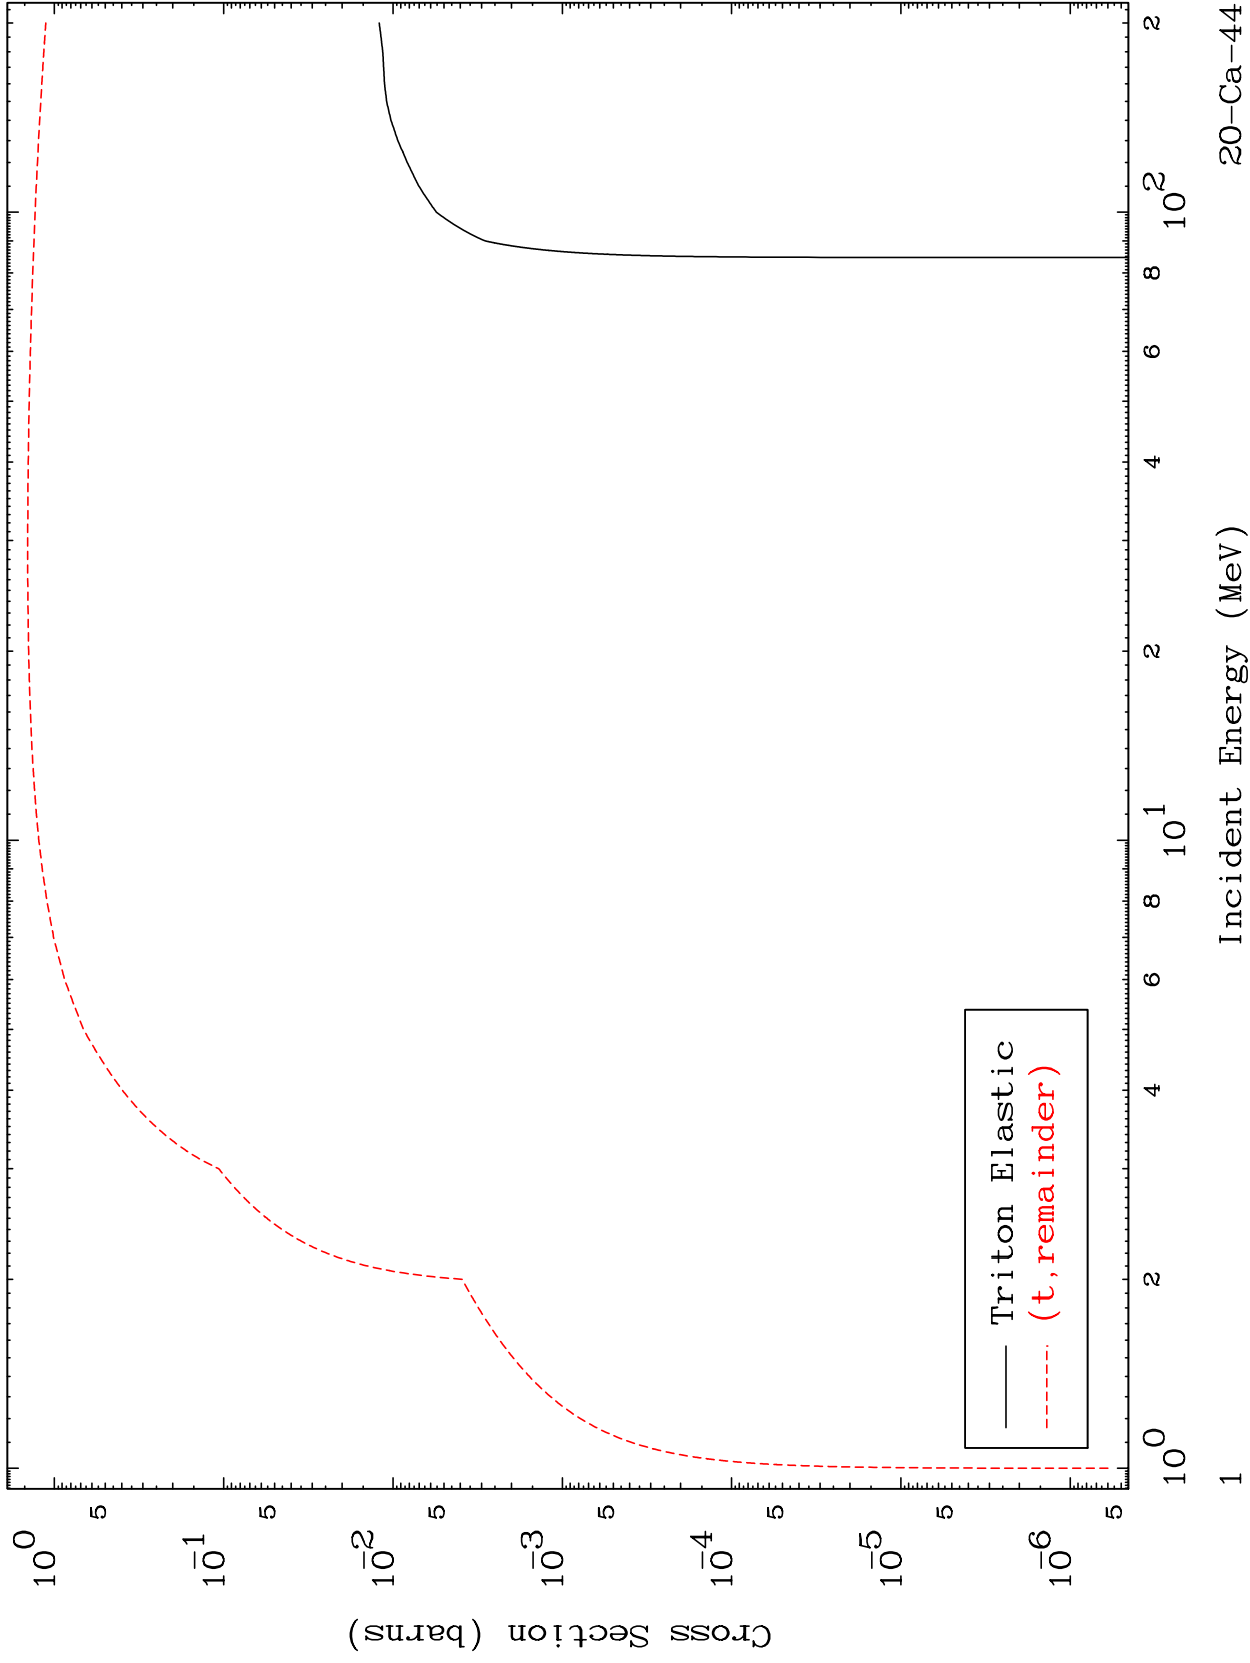

Press Mouse Button to Start

MAT 2037

Triton Major
0 Kelvin Cross Sections

20-Ca-44

20-Ca-44

Incident Energy (MeV)