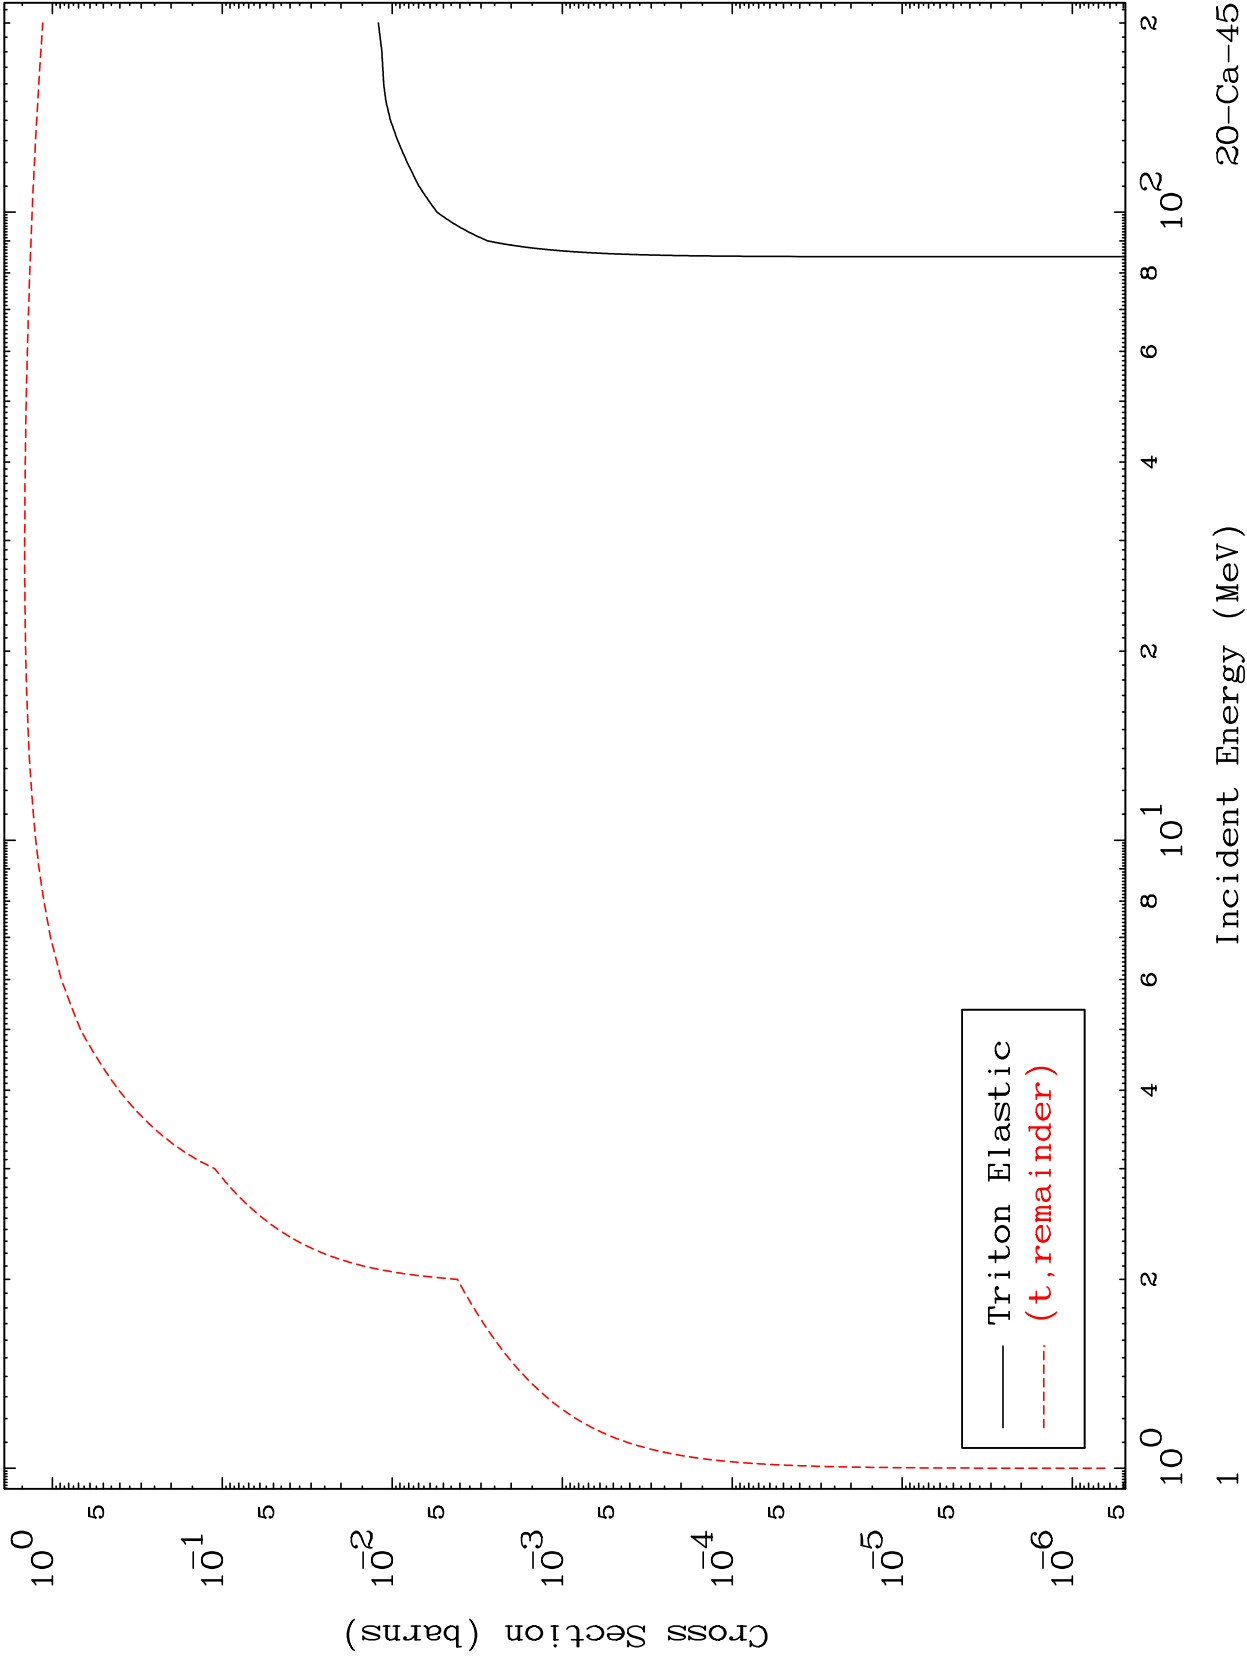

Press Mouse Button to Start

MAT 2040

Triton Major
0 Kelvin Cross Sections

20-Ca-45

20-Ca-45

Incident Energy (MeV)