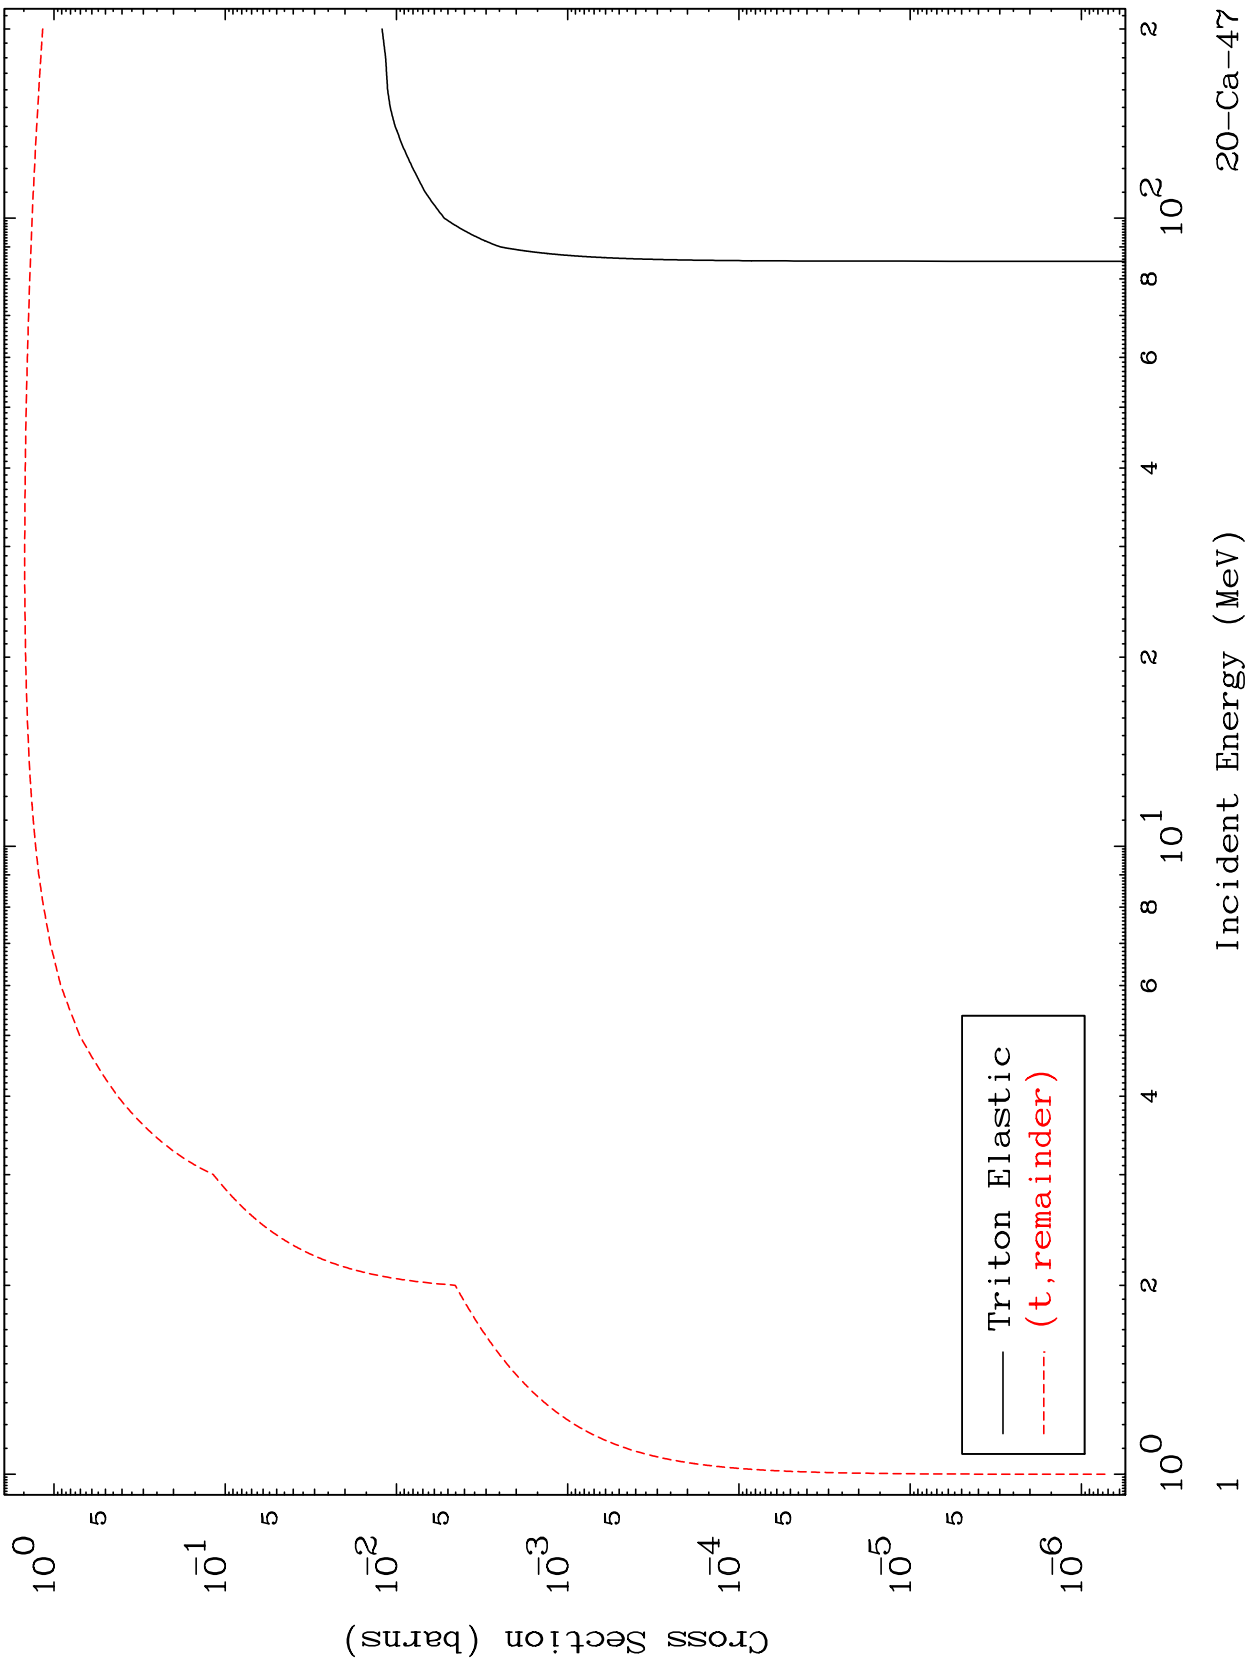

Press Mouse Button to Start

MAT 2046

Triton Major  
0 Kelvin Cross Sections

20-Ca-47

20-Ca-47

Incident Energy (MeV)