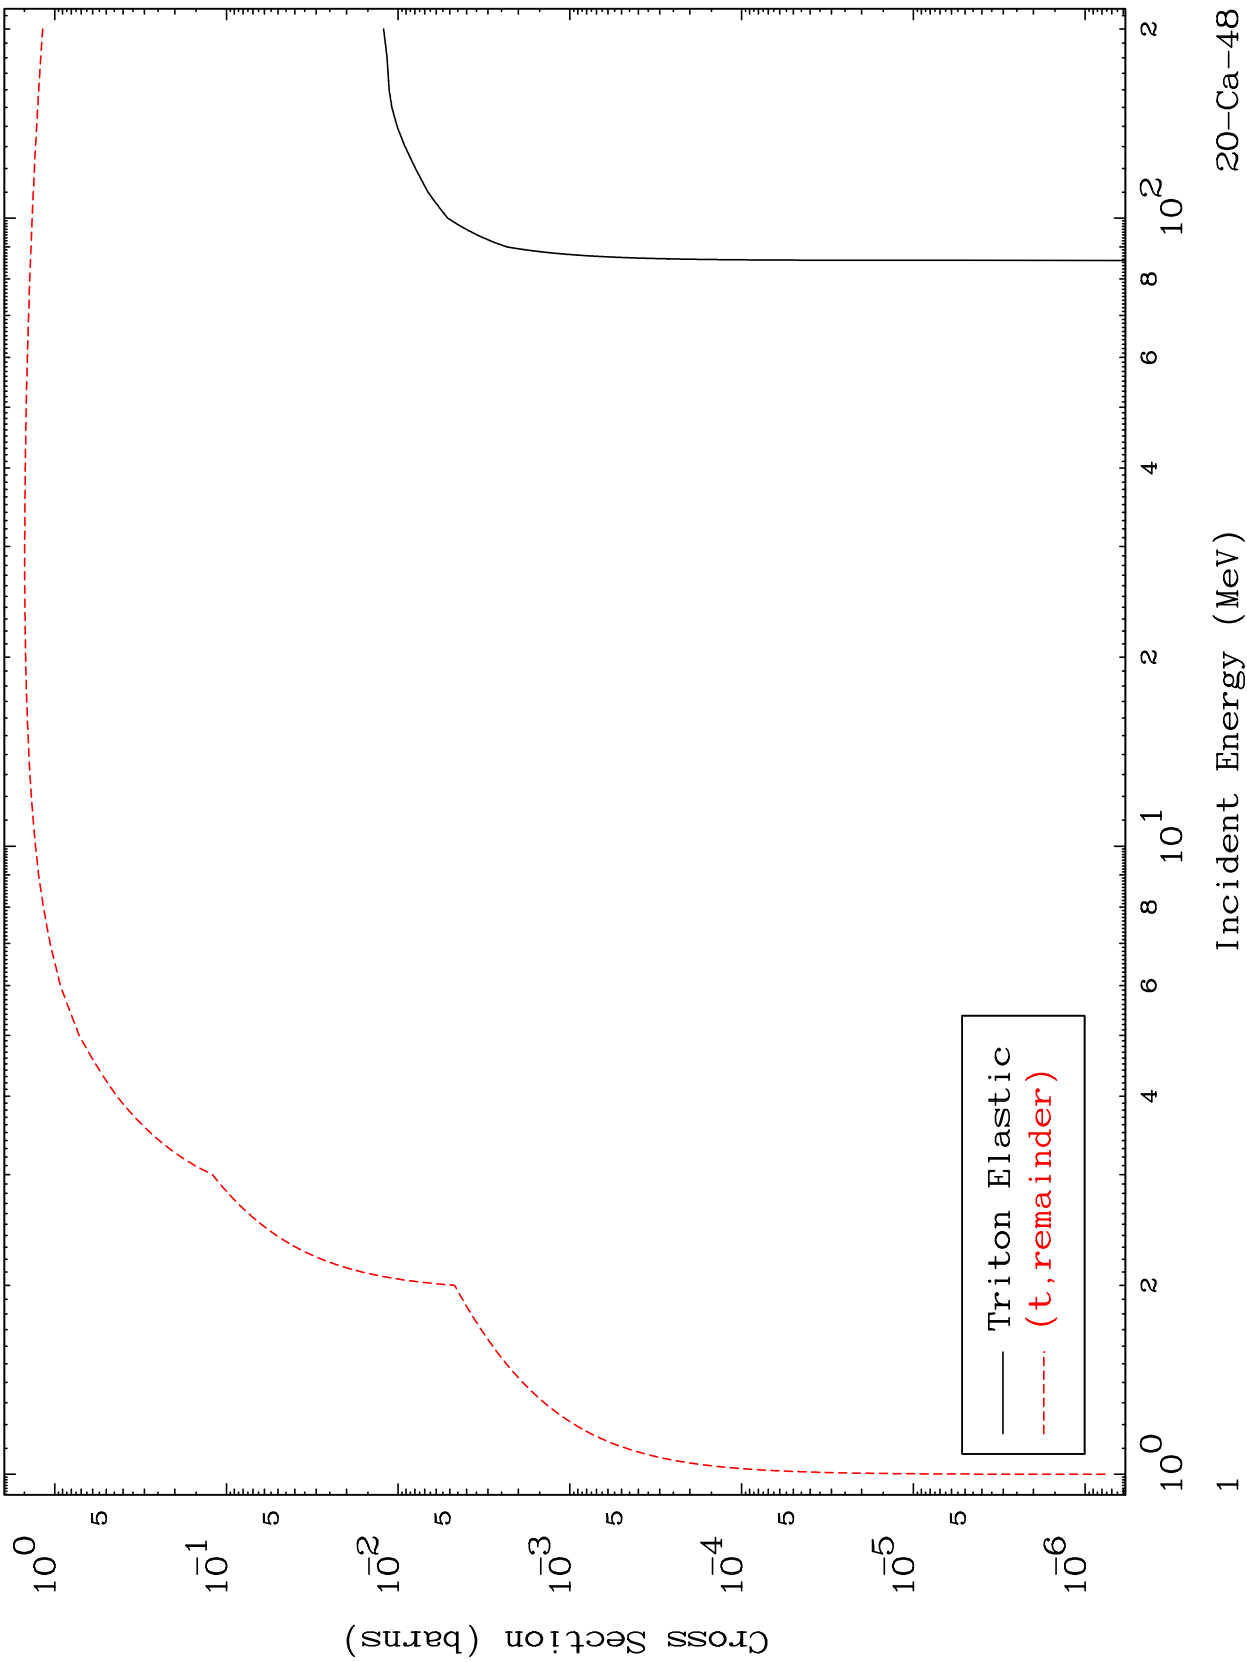

Press Mouse Button to Start

MAT 2049

Triton Major
0 Kelvin Cross Sections

20-Ca-48

20-Ca-48

Incident Energy (MeV)