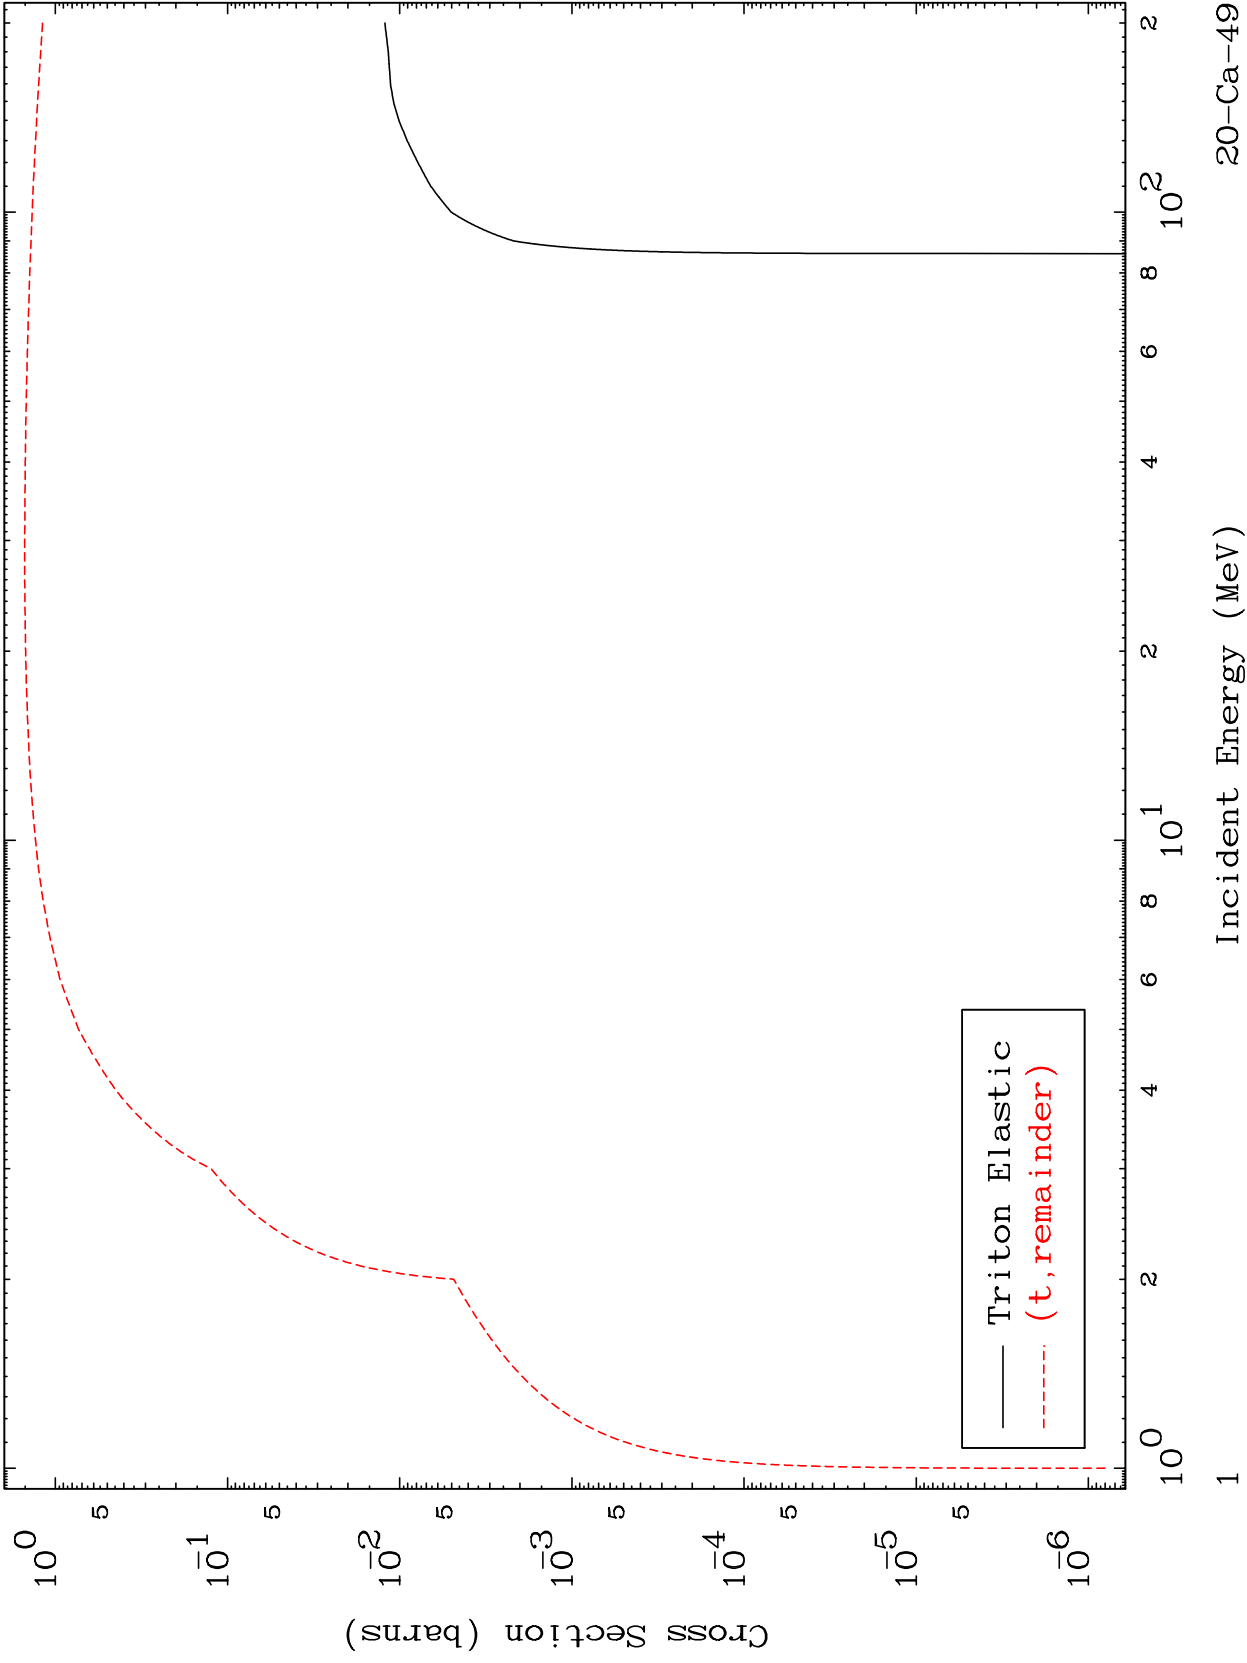

Press Mouse Button to Start

MAT 2052

Triton Major  
0 Kelvin Cross Sections

20-Ca-49

20-Ca-49

Incident Energy (MeV)