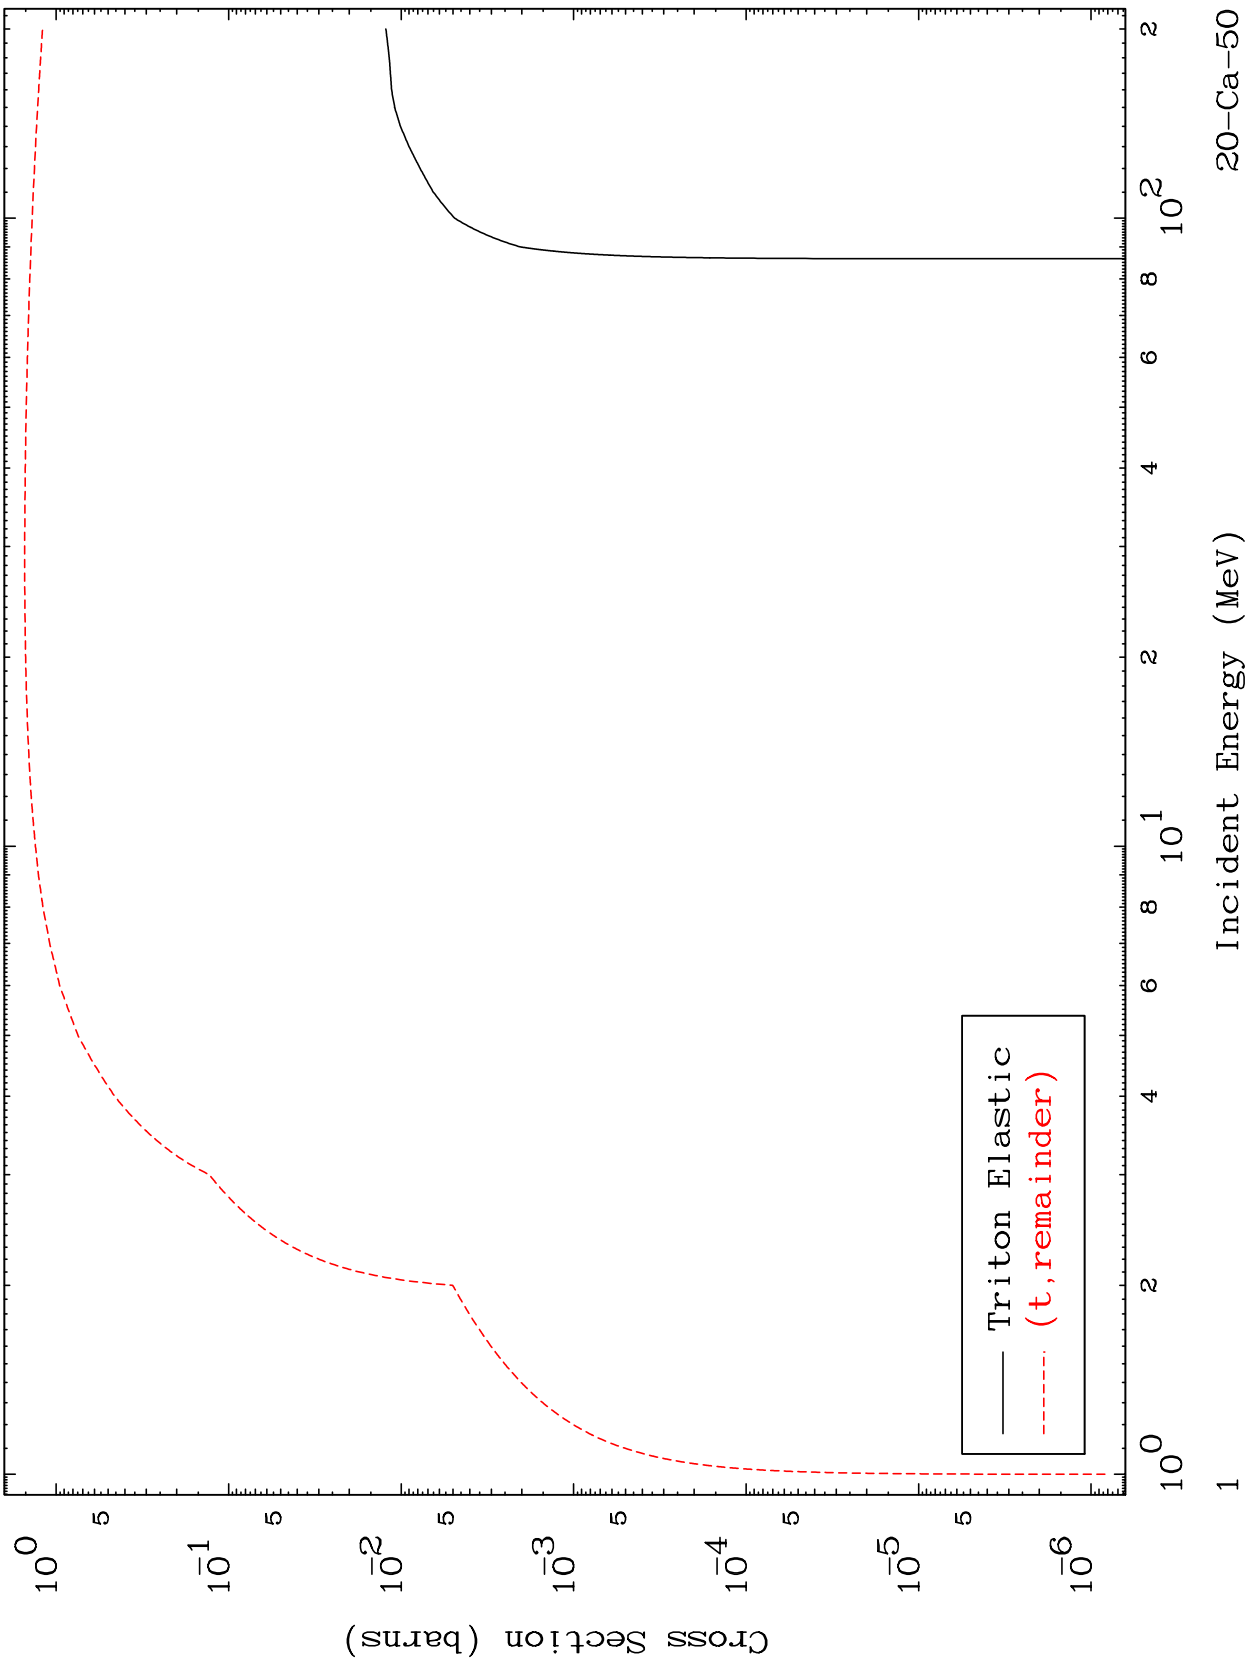

Press Mouse Button to Start

MAT 2055

Triton Major
0 Kelvin Cross Sections

20-Ca-50

20-Ca-50

Incident Energy (MeV)