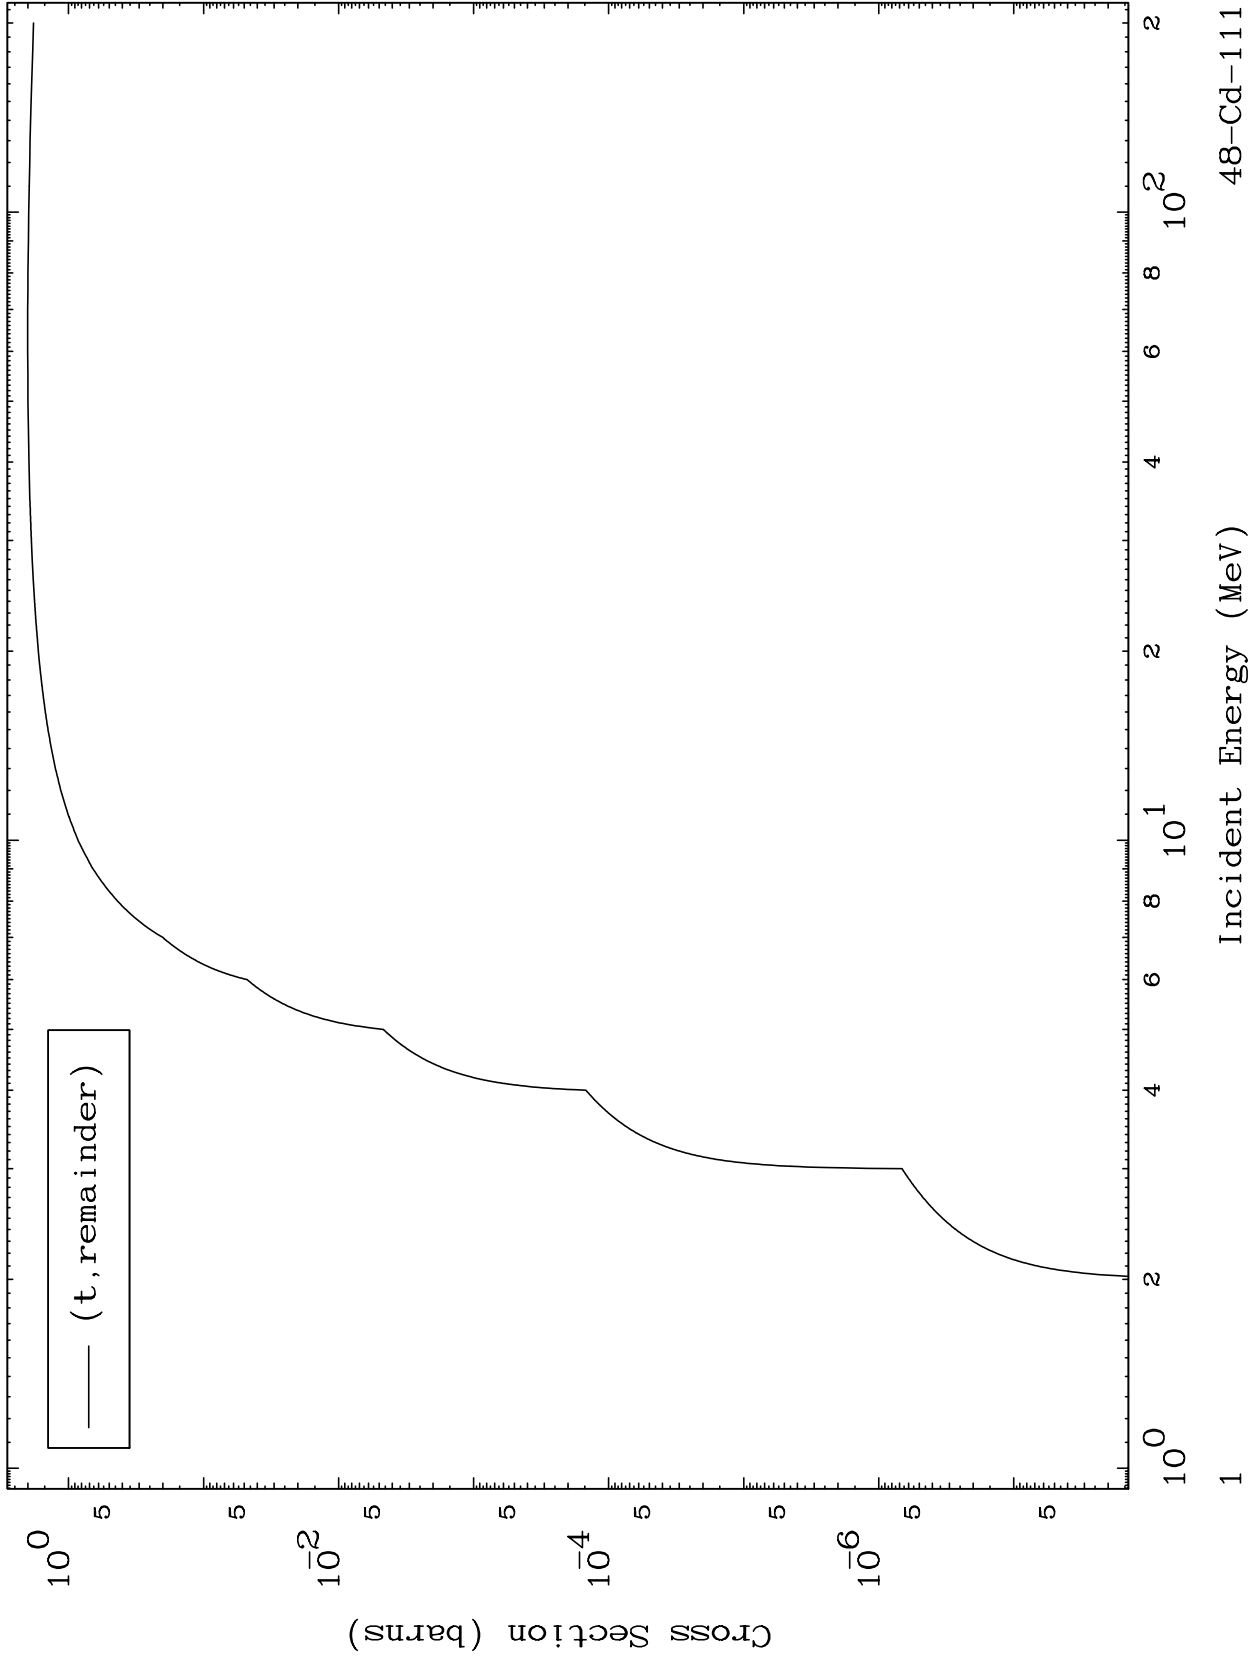

Press Mouse Button to Start

MAT 4840

Triton Major

48-Cd-111

0 Kelvin Cross Sections

48-Cd-111

Incident Energy (MeV)