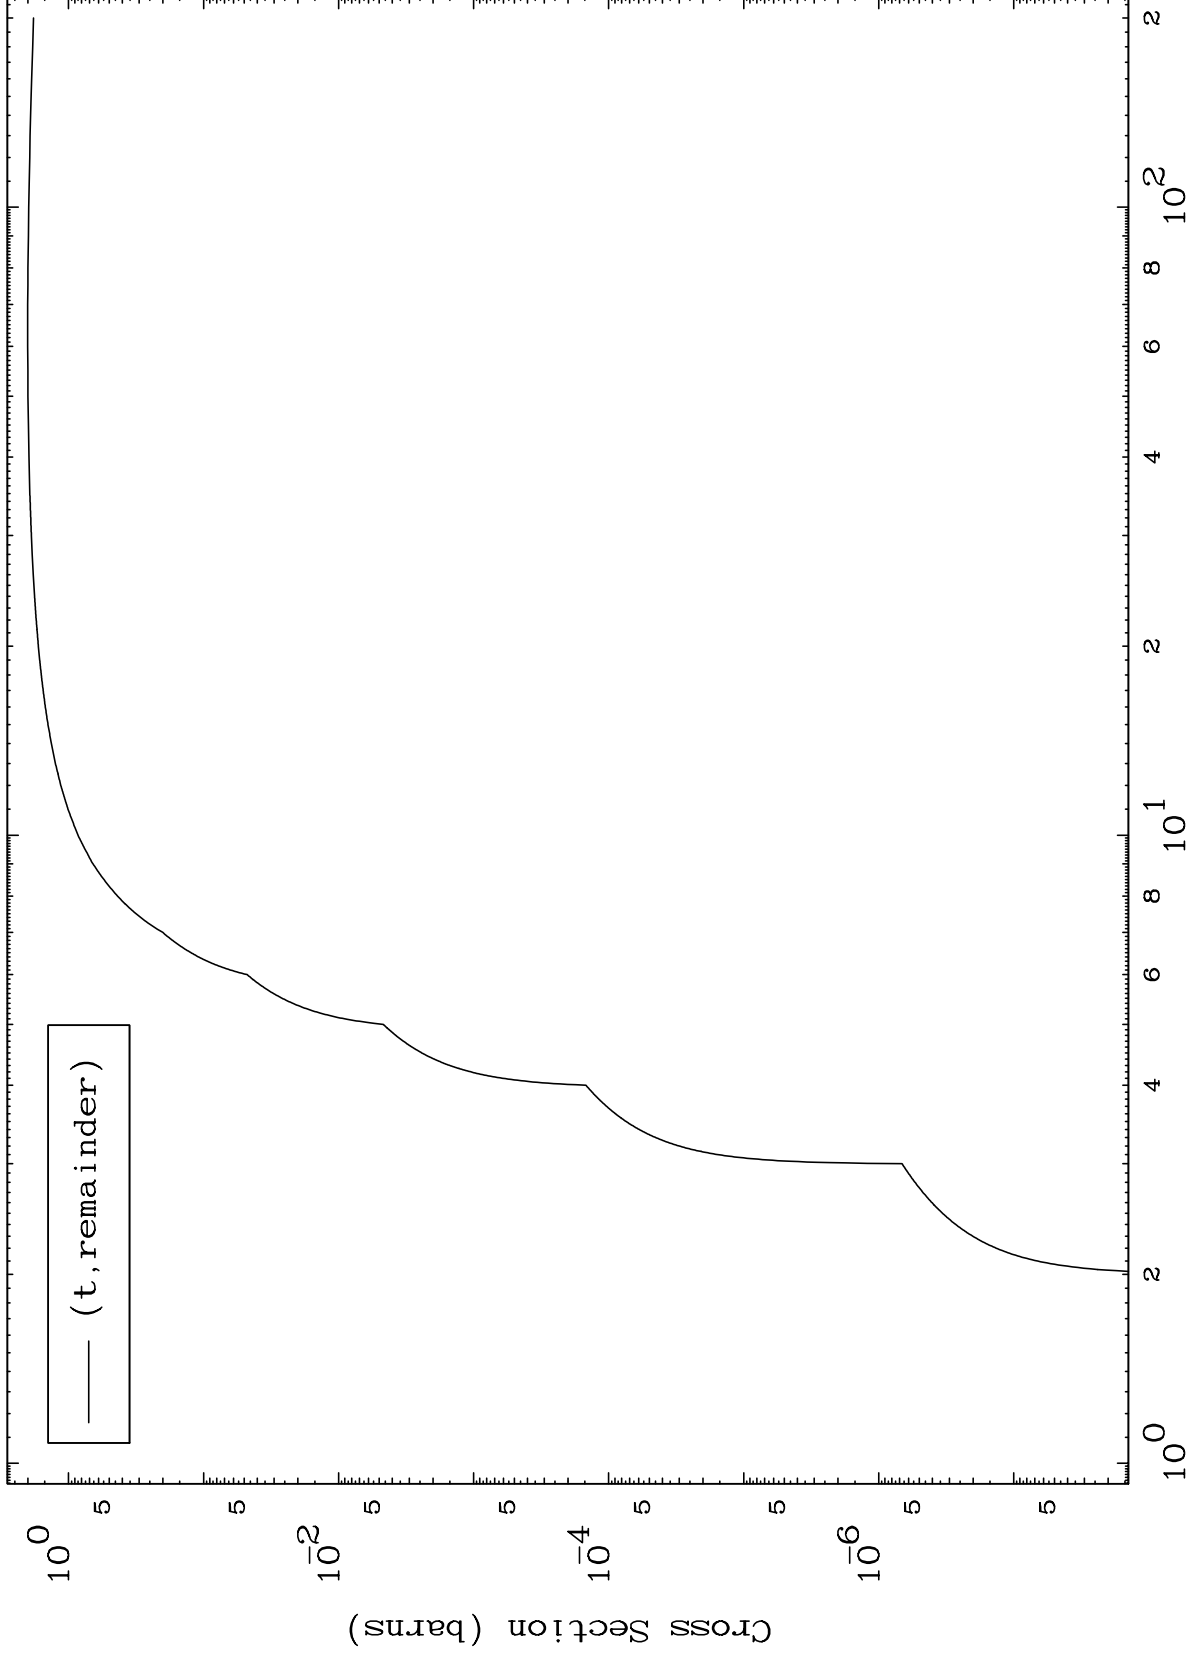

Press Mouse Button to Start

MAT 4841

Triton Major

48-Cd-111

0 Kelvin Cross Sections

Incident Energy (MeV)

48-Cd-111