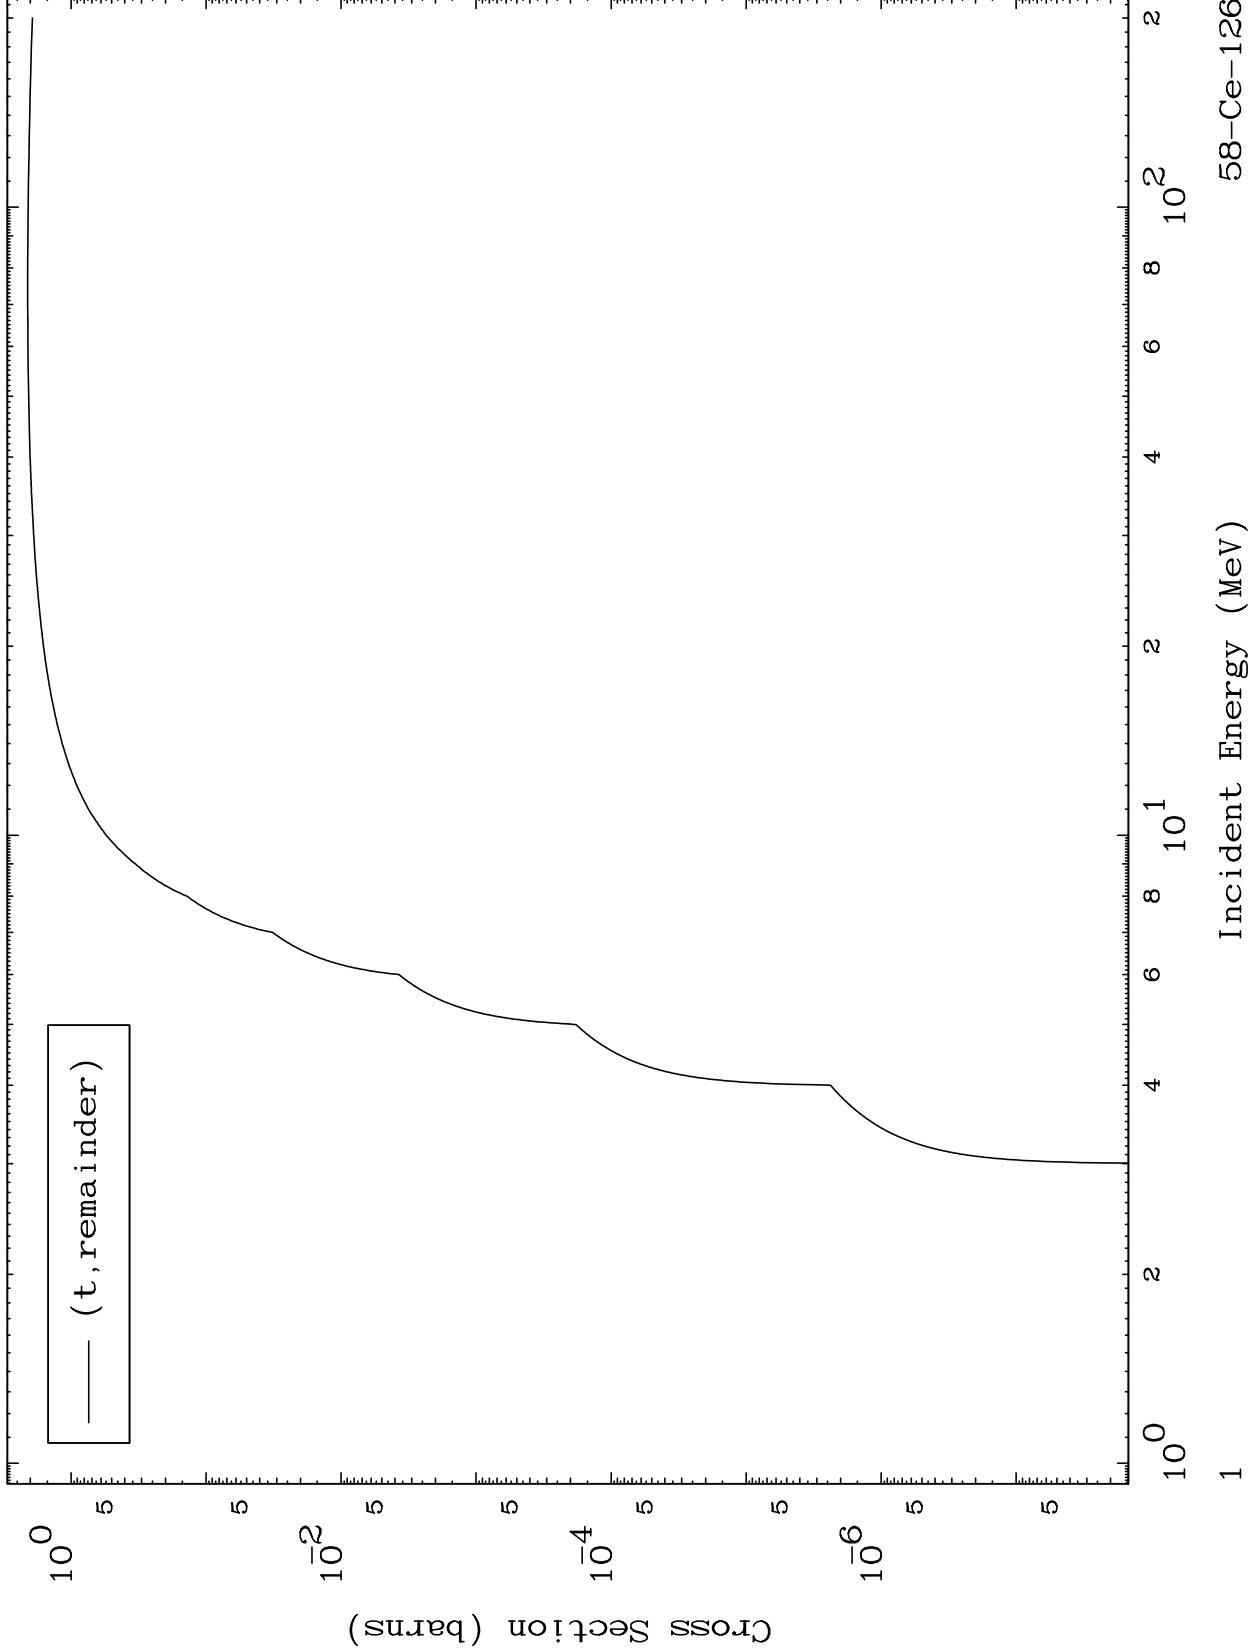

Press Mouse Button to Start

MAT 5795

Triton Major

58-Ce-126

0 Kelvin Cross Sections

Incident Energy (MeV)

58-Ce-126