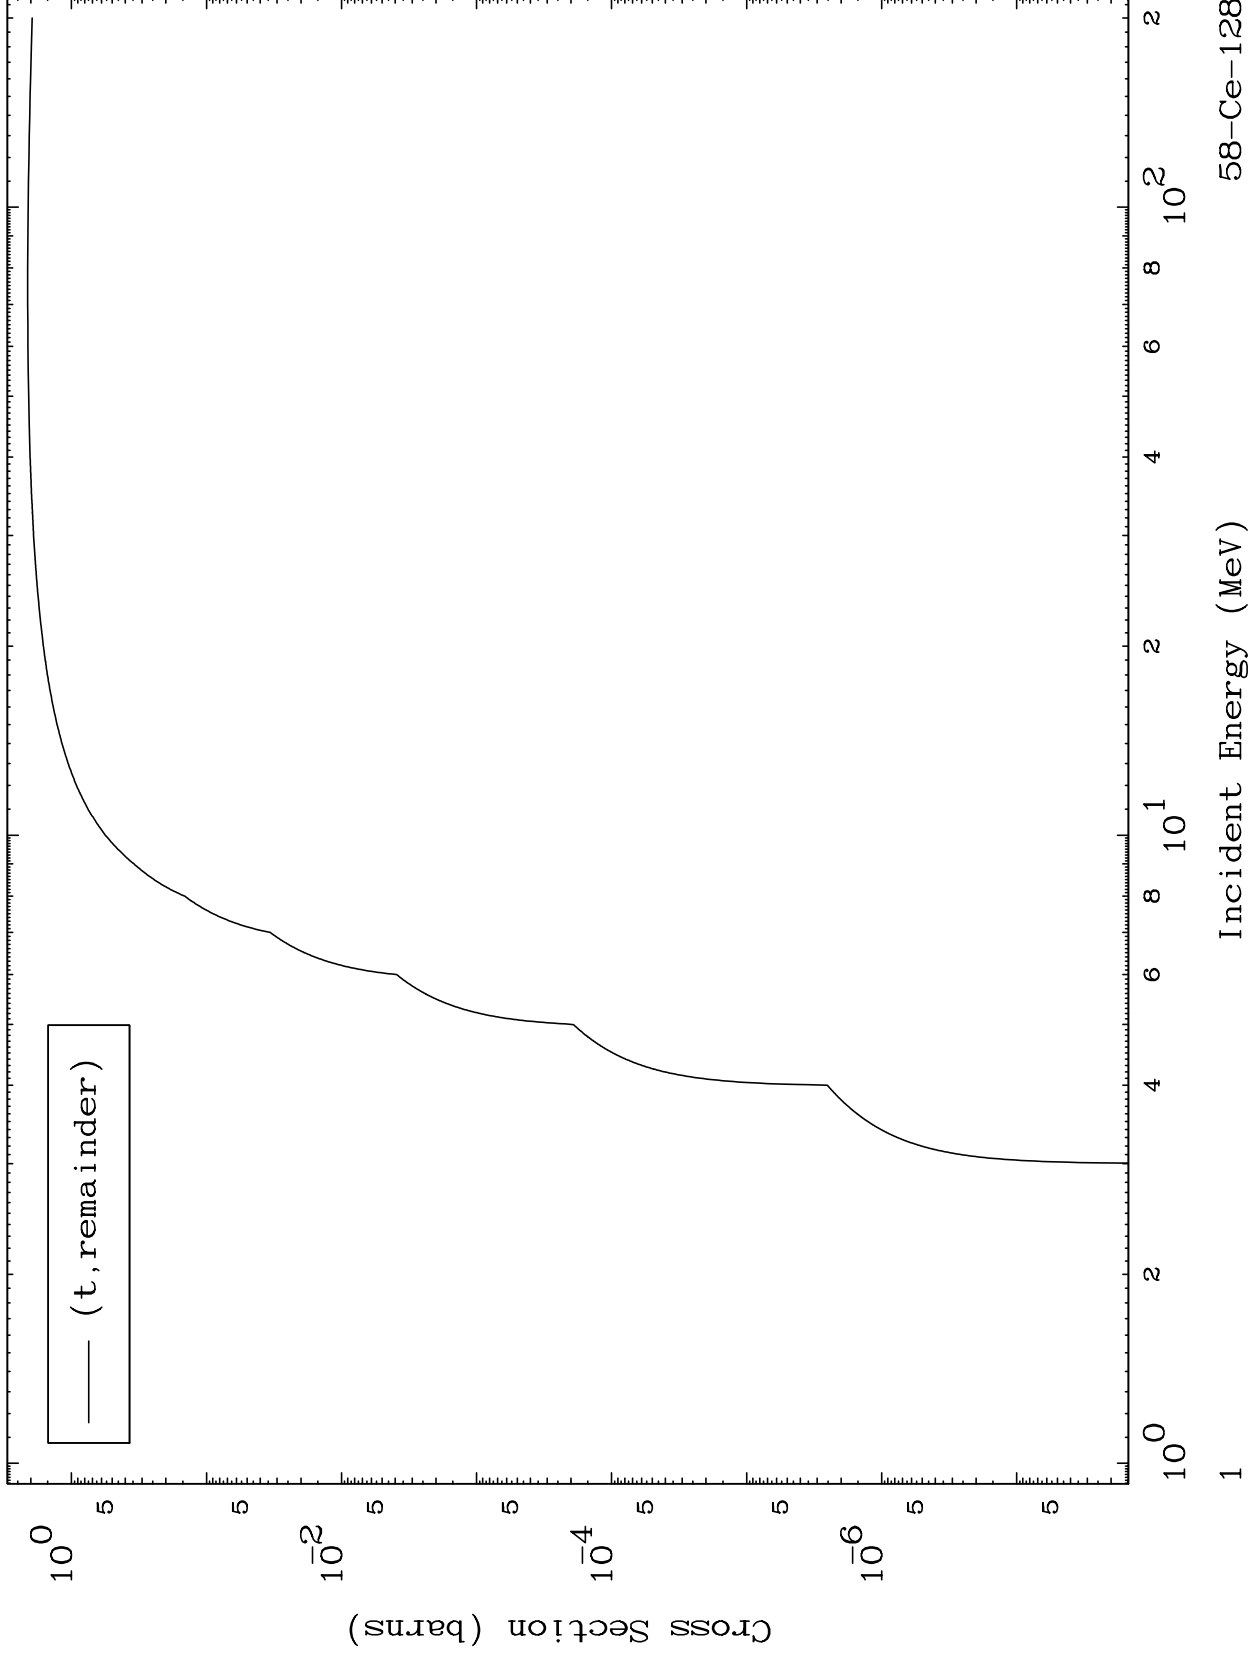

Press Mouse Button to Start

MAT 5801

Triton Major

58-Ce-128

0 Kelvin Cross Sections

Incident Energy (MeV)

58-Ce-128