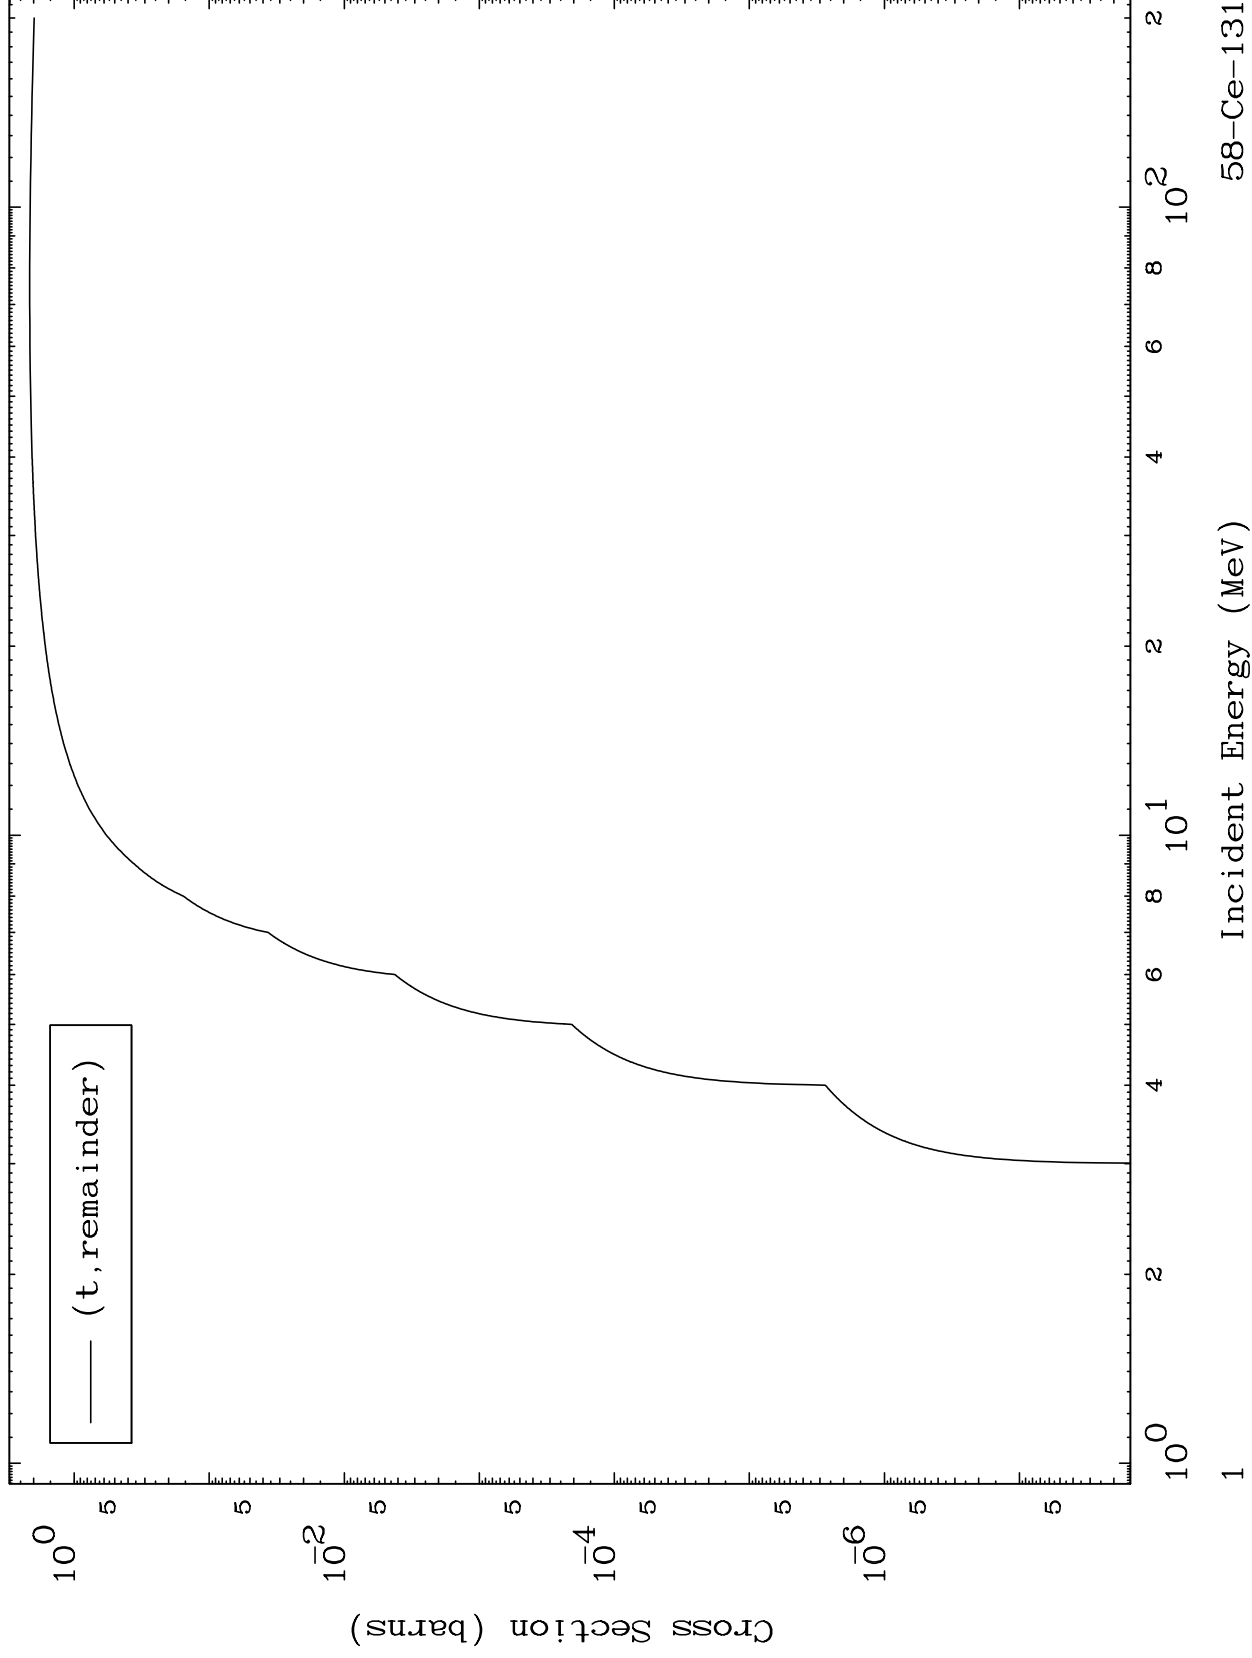

Press Mouse Button to Start

MAT 5811

Triton Major

58-Ce-131

0 Kelvin Cross Sections

58-Ce-131

Incident Energy (MeV)