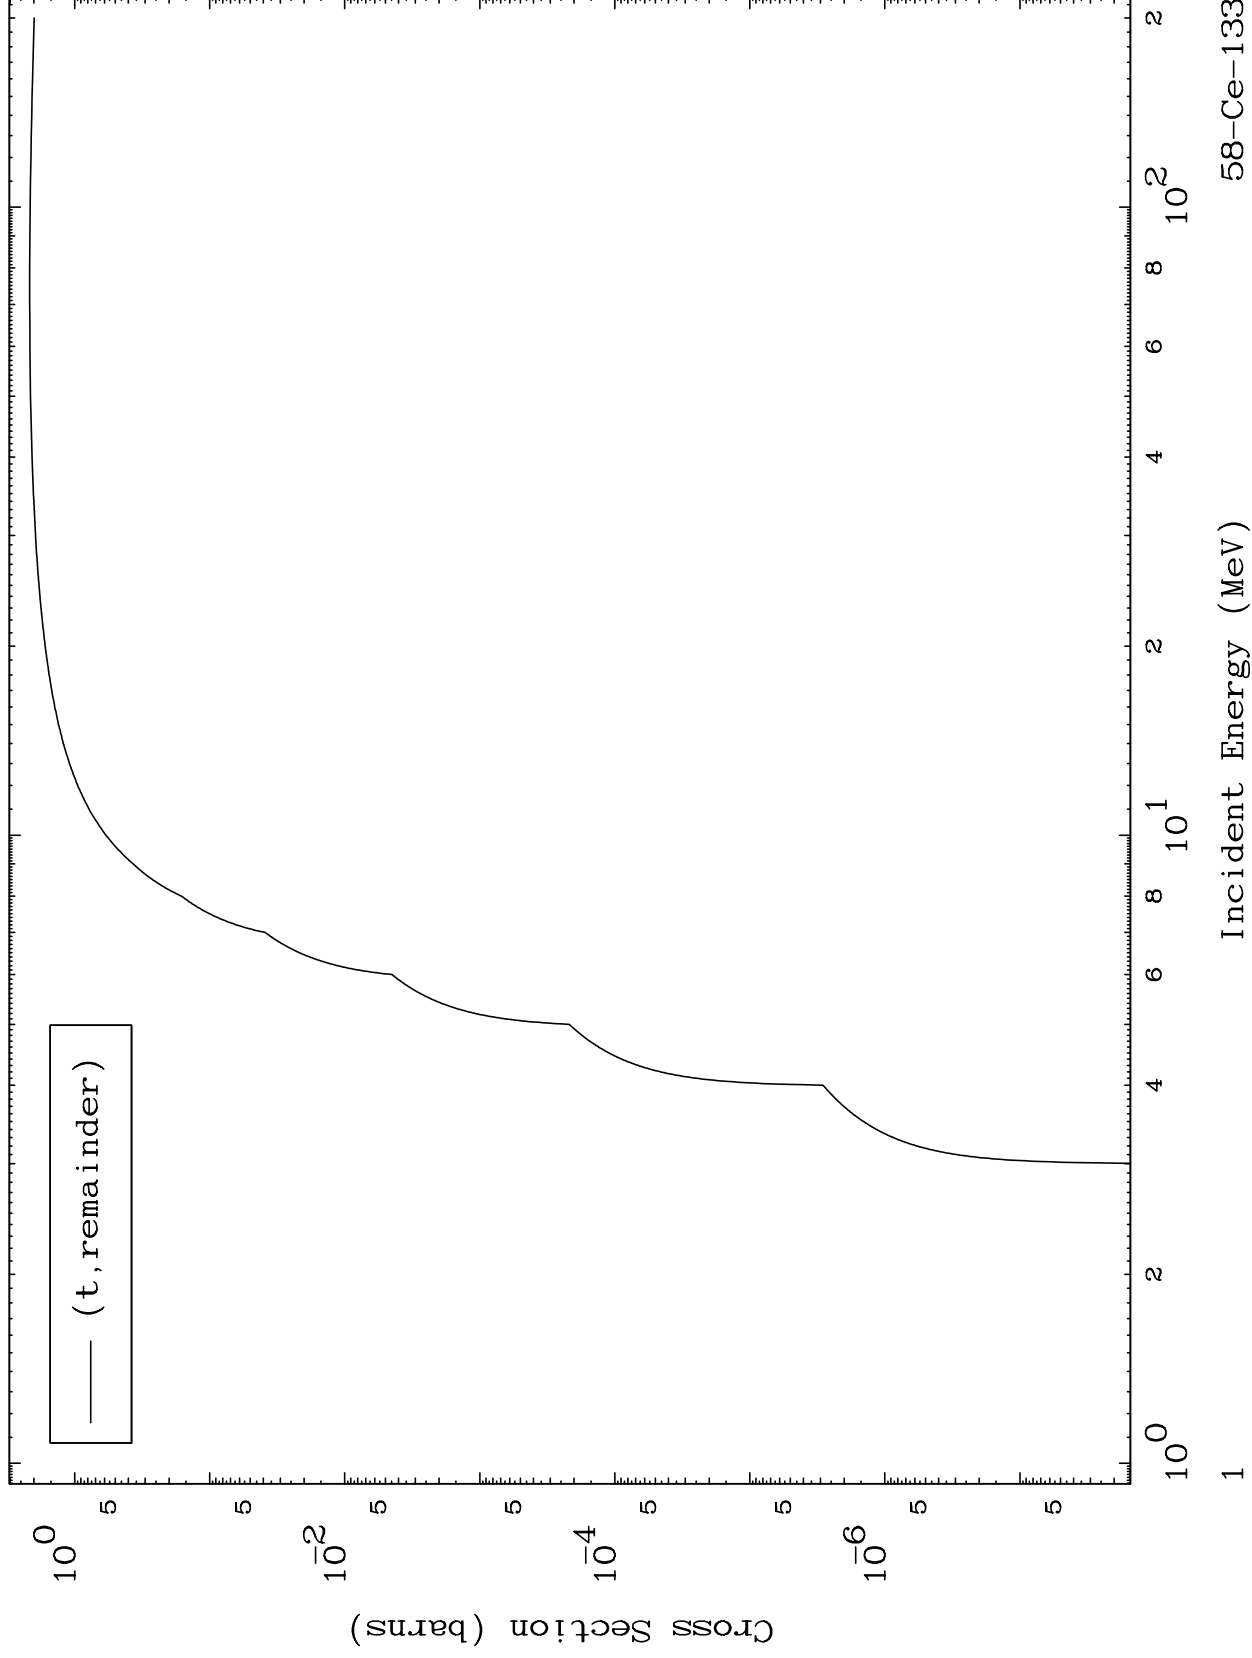

Press Mouse Button to Start

MAT 5817

Triton Major

58-Ce-133

0 Kelvin Cross Sections

Incident Energy (MeV)

58-Ce-133