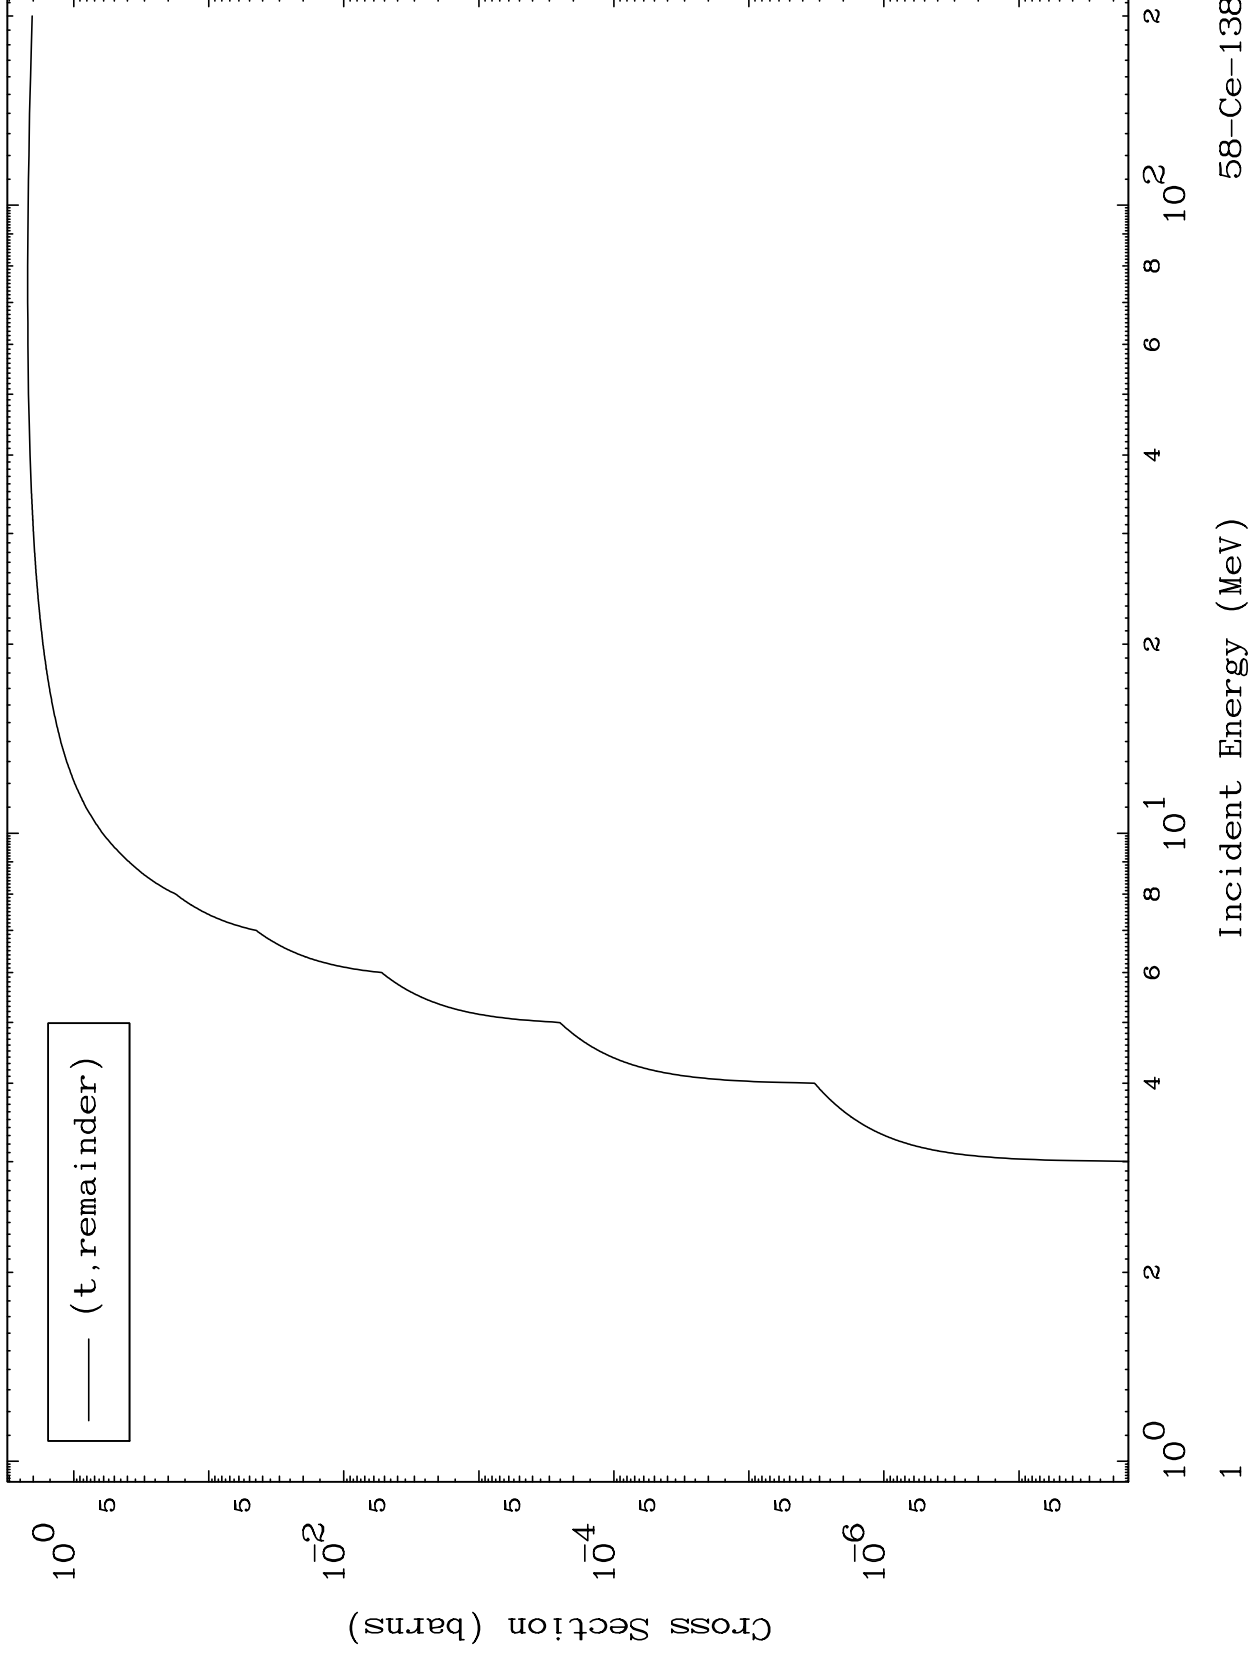

Press Mouse Button to Start

MAT 5831

Triton Major

58-Ce-138

0 Kelvin Cross Sections

Incident Energy (MeV)

58-Ce-138