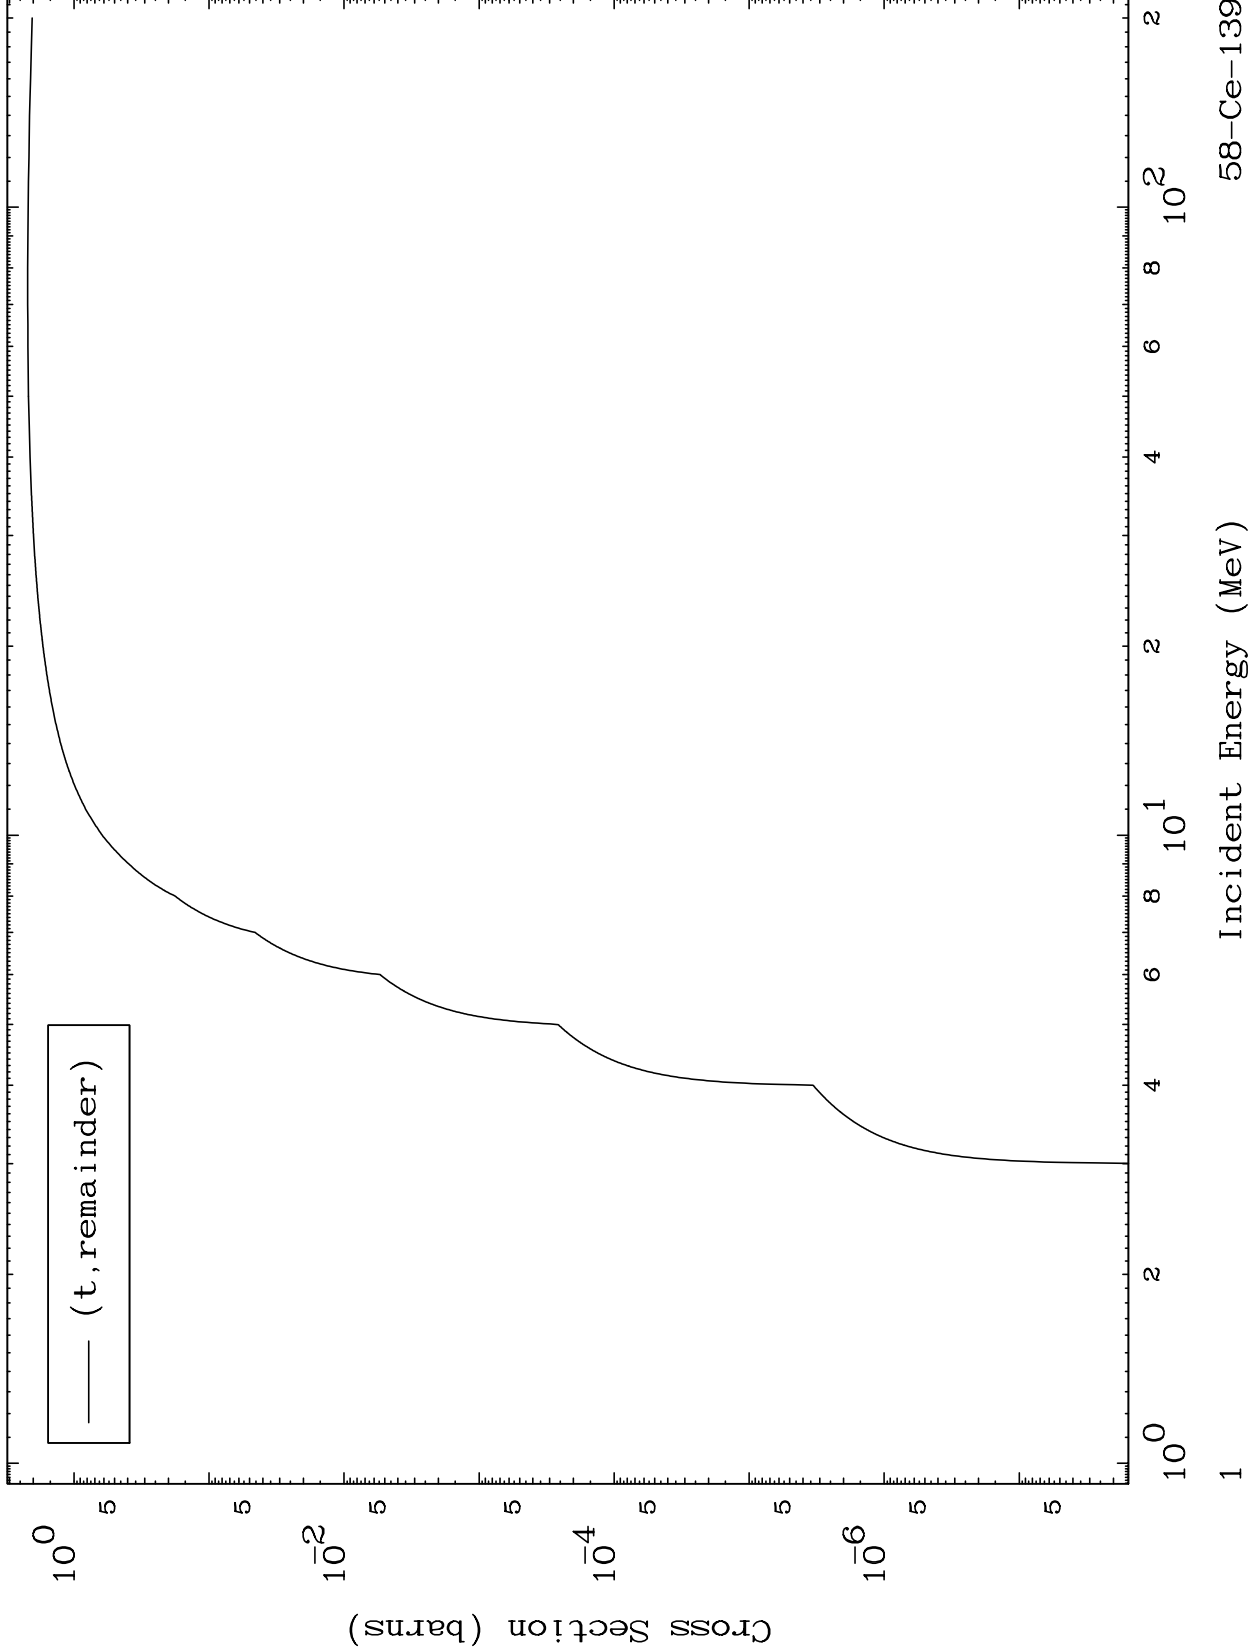

Press Mouse Button to Start

MAT 5834

Triton Major

58-Ce-139

0 Kelvin Cross Sections

Incident Energy (MeV)

58-Ce-139