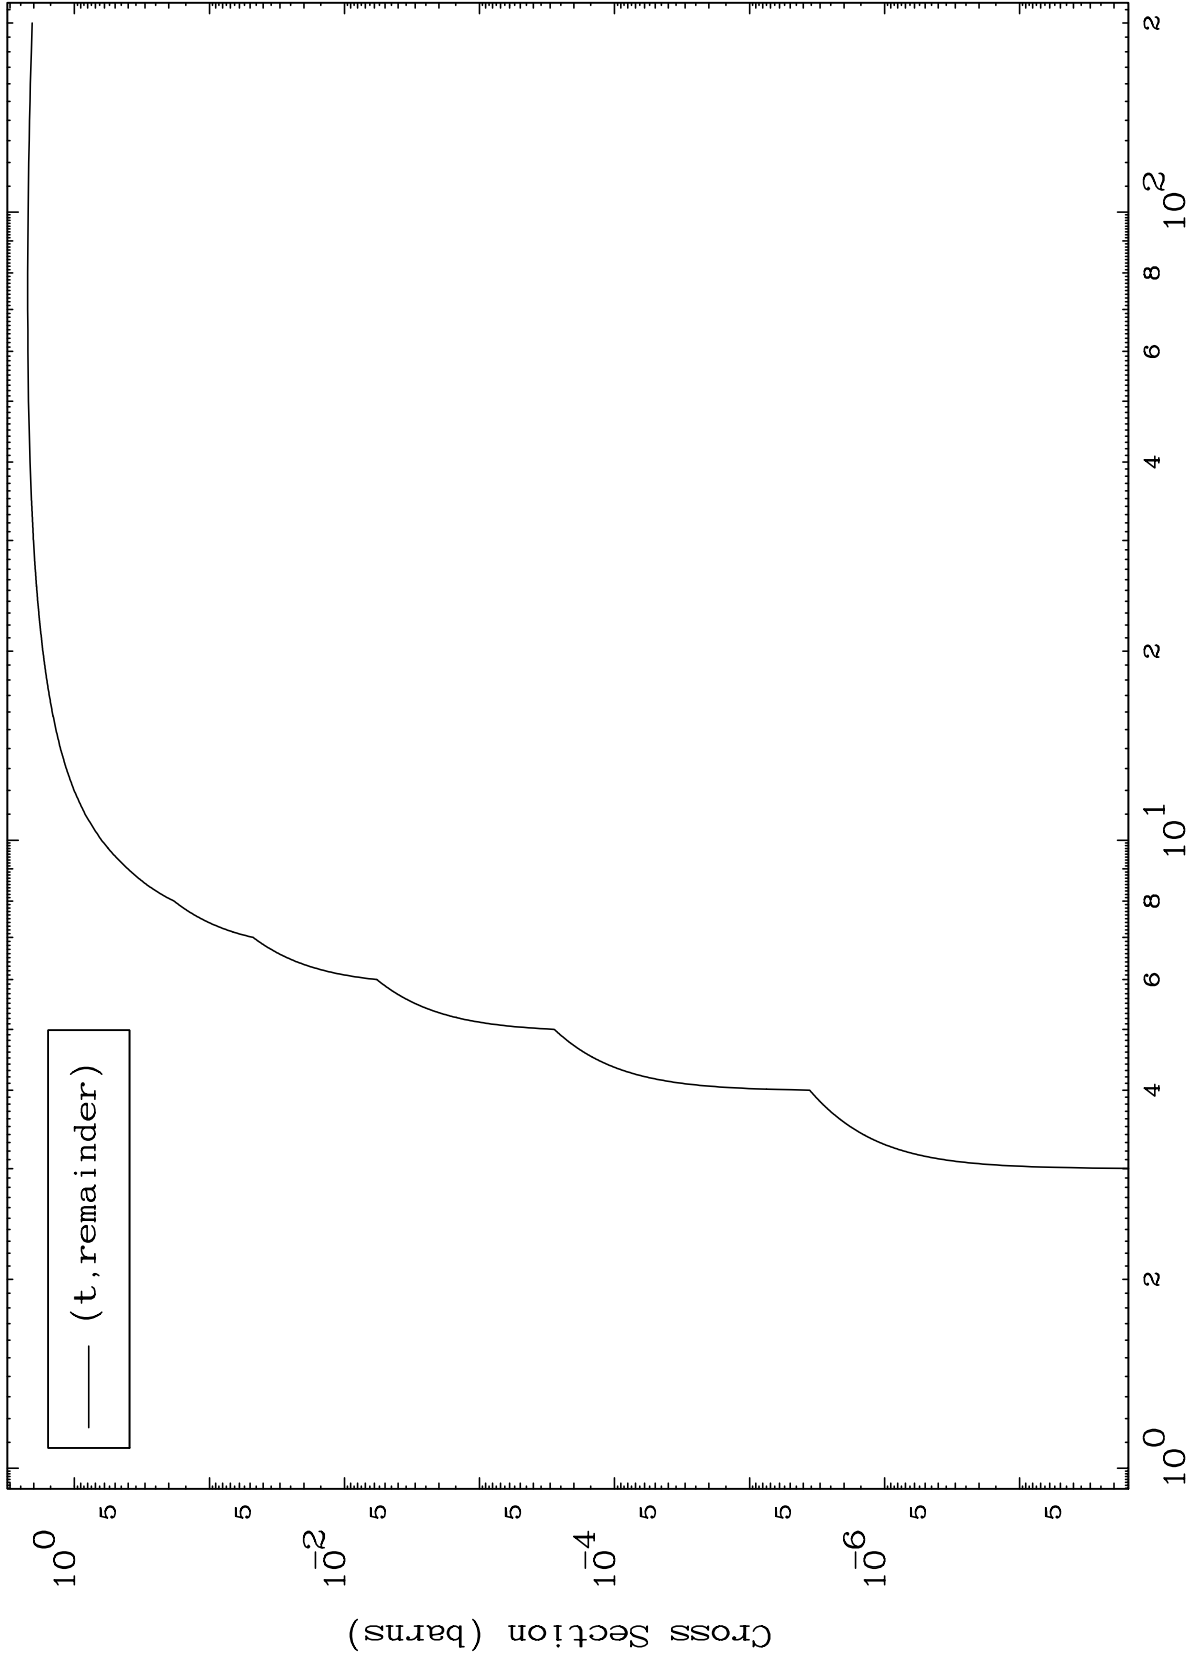

Press Mouse Button to Start

MAT 5840

Triton Major

58-Ce-141

0 Kelvin Cross Sections

Incident Energy (MeV)

58-Ce-141