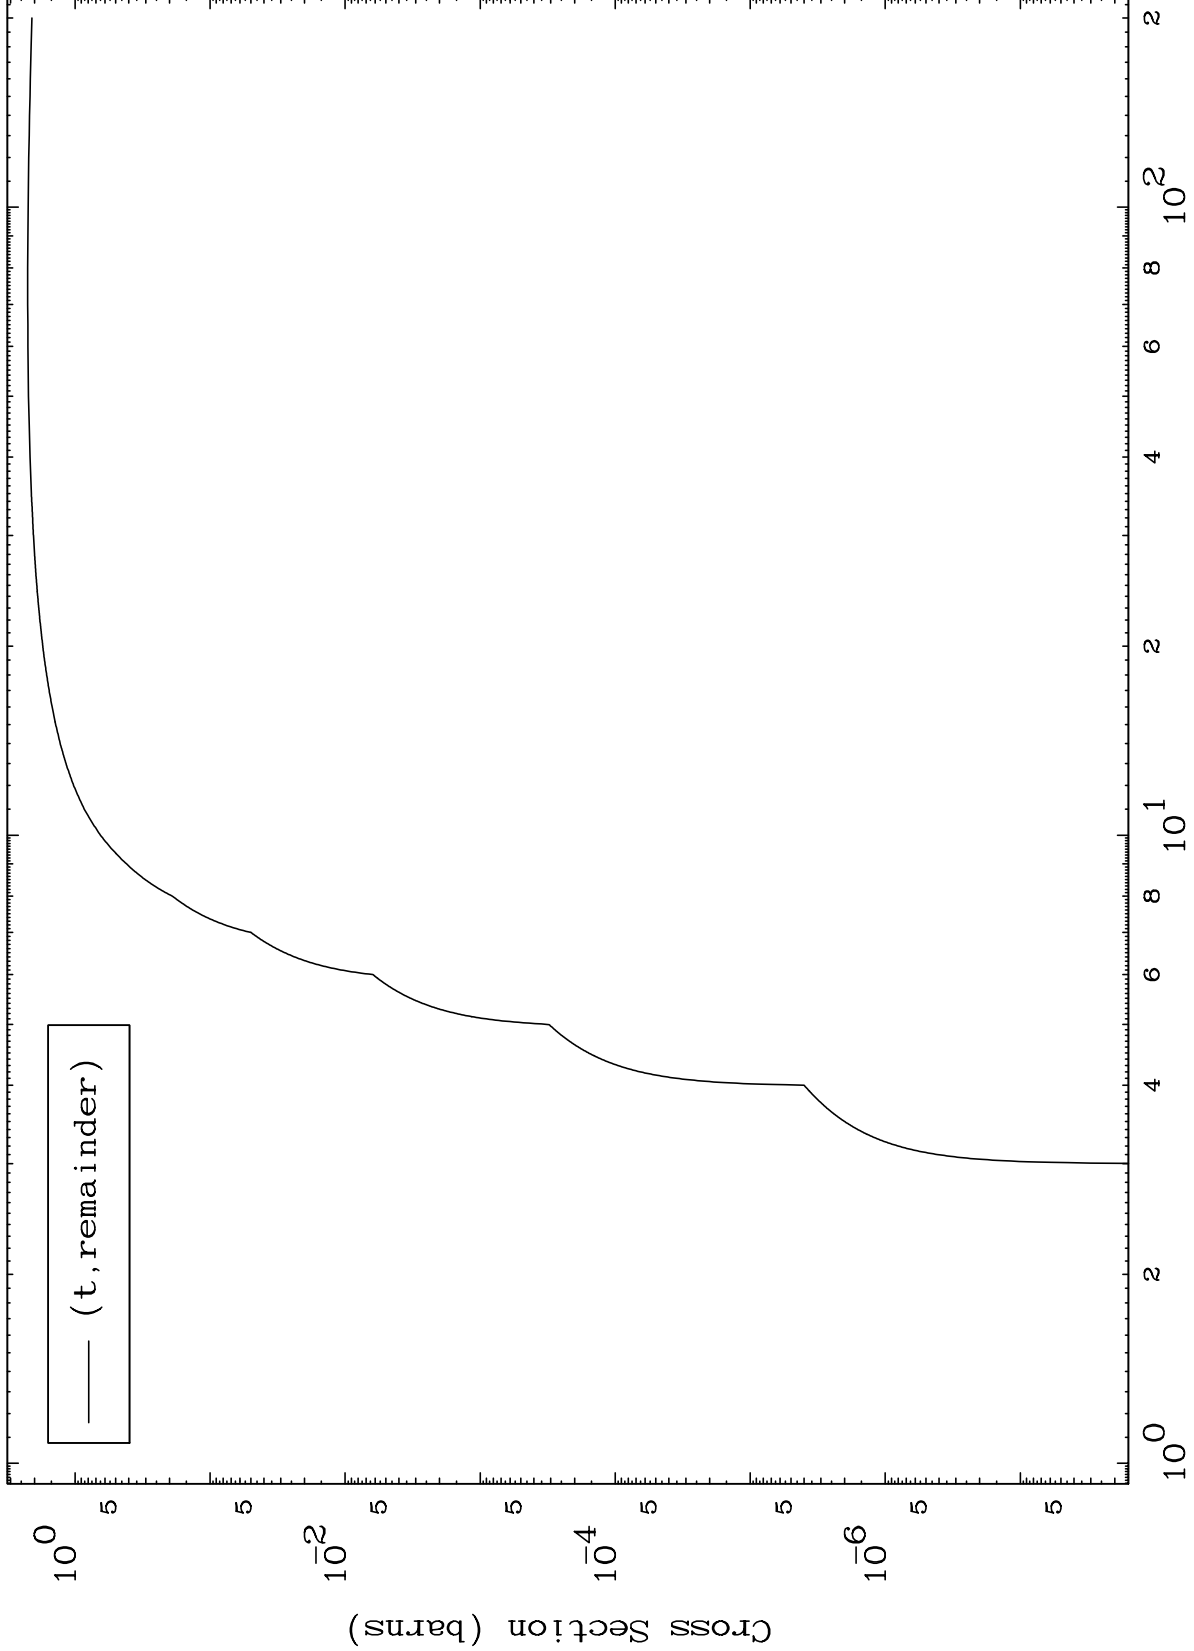

Press Mouse Button to Start

MAT 5849

Triton Major

58-Ce-144

0 Kelvin Cross Sections

Incident Energy (MeV)

58-Ce-144