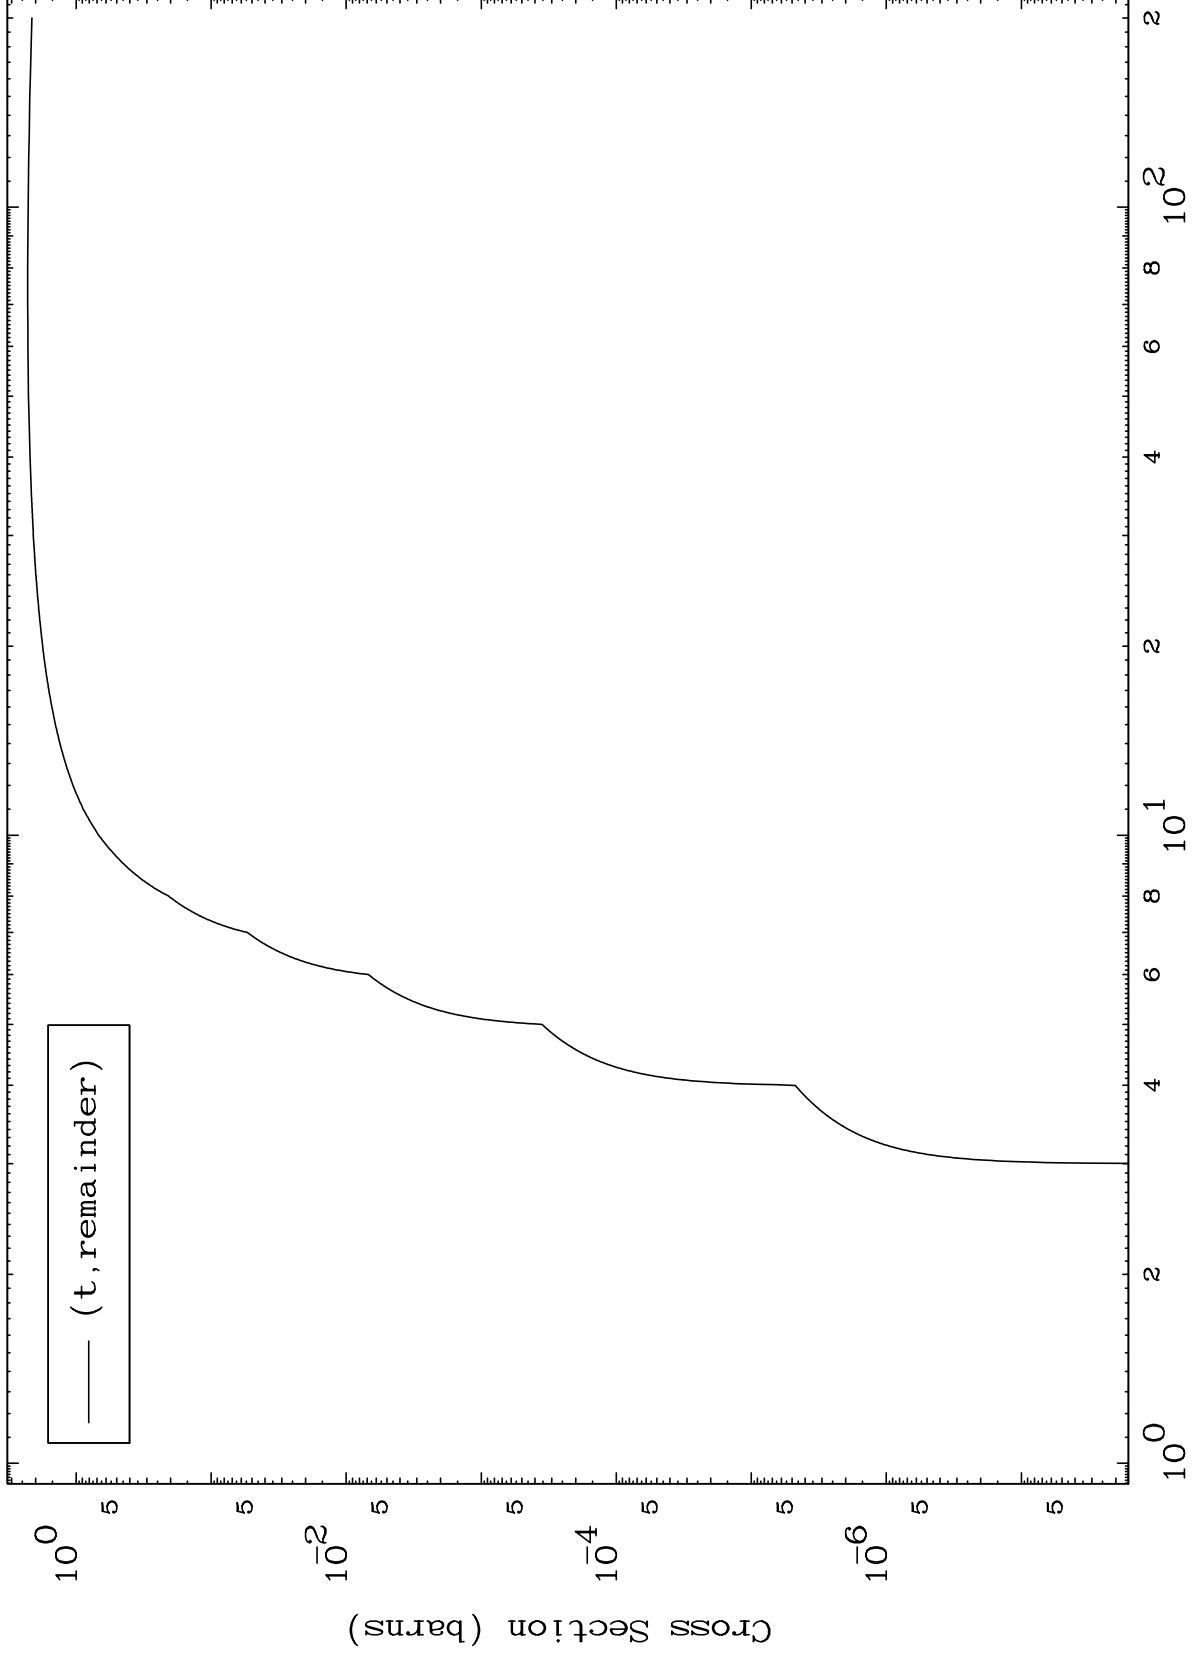

Press Mouse Button to Start

MAT 5864

Triton Major

58-Ce-149

0 Kelvin Cross Sections

Incident Energy (MeV)

58-Ce-149